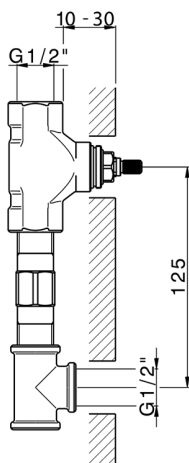

Exposed part for concealed washbasin mixer GRACE_GS013511

MODEL **GS013511**

Exposed part for concealed washbasin mixer, without concealed part, for item ZA033511

AVAILABLE FINISHINGS

-  **21** 21 Chrome
-  **2F** 2F Brushed Nickel
-  **2W** 2W Brushed Gold
-  **5H** 5H Dark Brass Brushed
-  **5L** 5L Brushed Black Titanium
-  **6T** 6T Chrome/Matt Black

CHARACTERISTICS

Installation **Concealed**
 Required concealed parts **ZA033511**

Concealed washbasin mixer CONCEALED_ZA033511

MODEL **ZA033511**

Concealed washbasin mixer, right headvalve - left headvalve

AVAILABLE FINISHINGS

 **04** 04 Without finishing

CHARACTERISTICS

Concealed **1**

2024-09-19