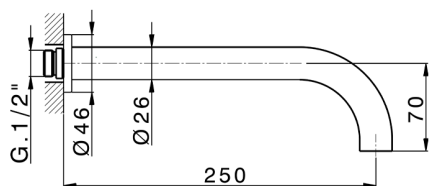

Exposed part for concealed washbasin mixer GRACE_GS013511

MODEL **GS013511**

Exposed part for concealed washbasin mixer, without concealed part, for item ZA033511

AVAILABLE FINISHINGS

-  **21** 21 Chrome
-  **2F** 2F Brushed Nickel
-  **2W** 2W Brushed Gold
-  **5H** 5H Dark Brass Brushed
-  **5L** 5L Brushed Black Titanium
-  **6T** 6T Chrome/Matt Black

CHARACTERISTICS

Installation **Concealed**
 Required concealed parts **ZA033511**

Concealed washbasin mixer CONCEALED_ZA033511

MODEL **ZA033511**

Concealed washbasin mixer, right headvalve - left headvalve