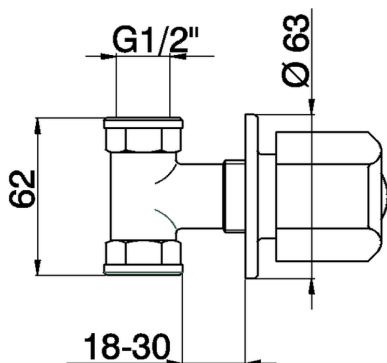

## Concealed stop valve TR\_TR000301

MODEL **TR000301**

Concealed stop valve, G.3/4" outlet, without handles

AVAILABLE FINISHINGS

CHARACTERISTICS

2026-04-08