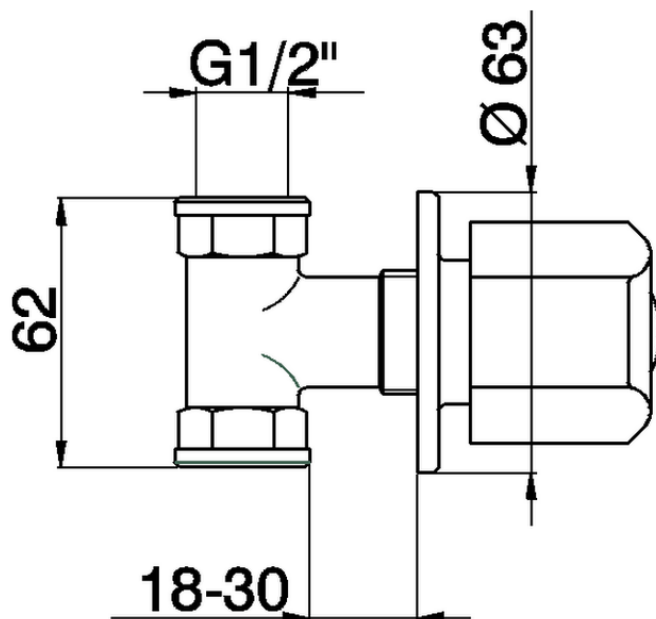

Concealed stop valve TR_TR000301

TR000301

<https://en.cisal.it/concealed-stop-valve-tr-tr000301>

2026-04-28