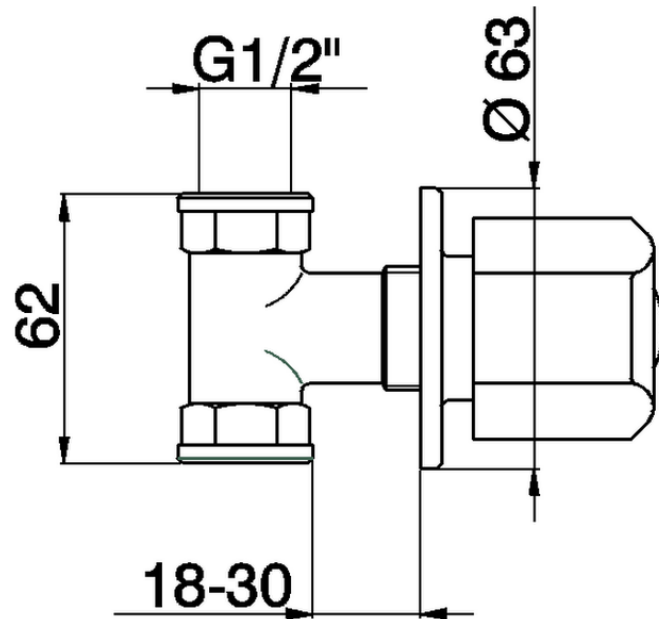

**Concealed stop valve TR\_TR000301**

TR000301

<https://en.cisal.it/concealed-stop-valve-tr-tr000301>

2026-06-13