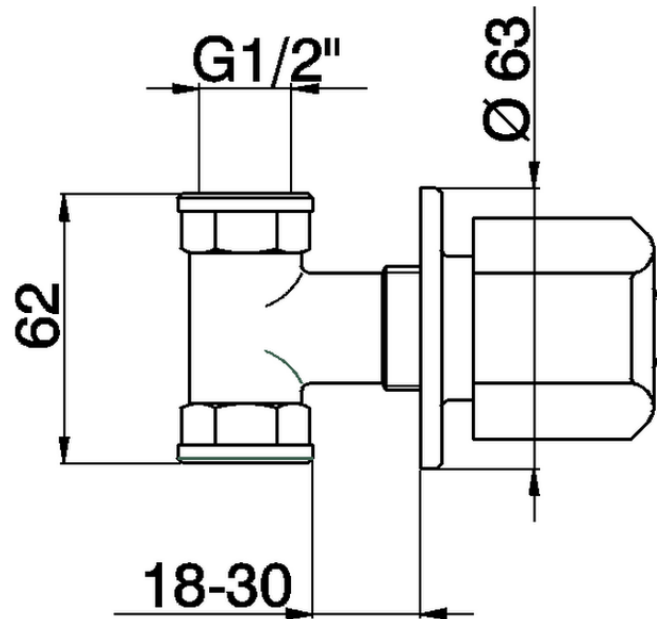

Concealed stop valve TR_TR000301

TR000301

<https://en.cisal.it/concealed-stop-valve-tr-tr000301>

2026-06-09