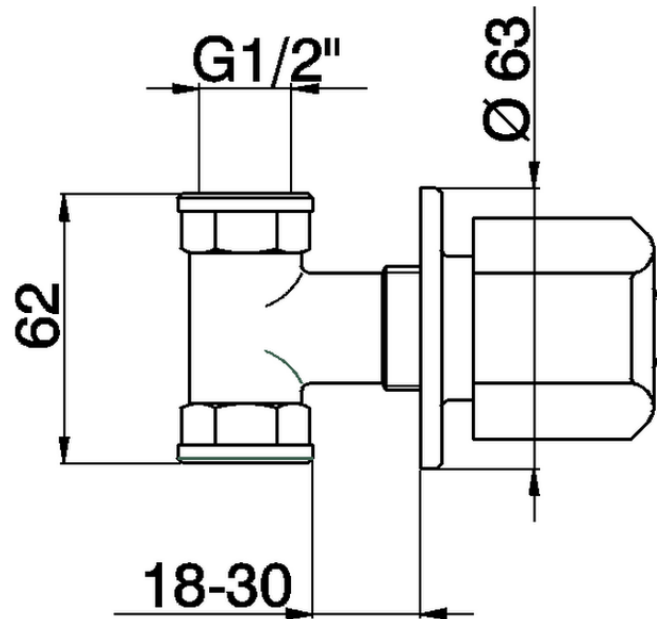

Concealed stop valve TR_TR000301

TR000301

<https://en.cisal.it/concealed-stop-valve-tr-tr000301>

2026-05-19