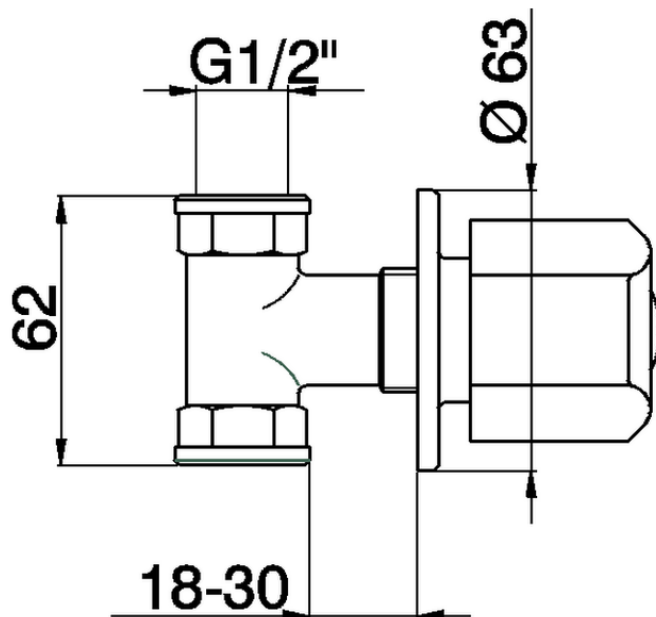

## Concealed stop valve TR\_TR000301

TR000301

<https://en.cisal.it/concealed-stop-valve-tr-tr000301>

2026-04-08