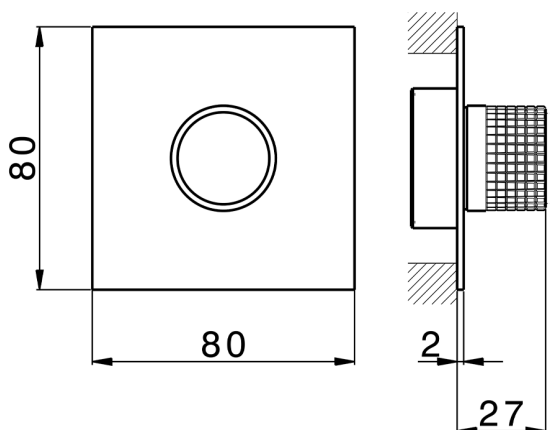

## Exposed part for individual Push&Shower PUSH&SHOWER\_PS1G6320

MODEL **PS1G6320**

Exposed part for individual Push&Shower, with checkered button, 80x80mm square plate, for concealed Push&Shower