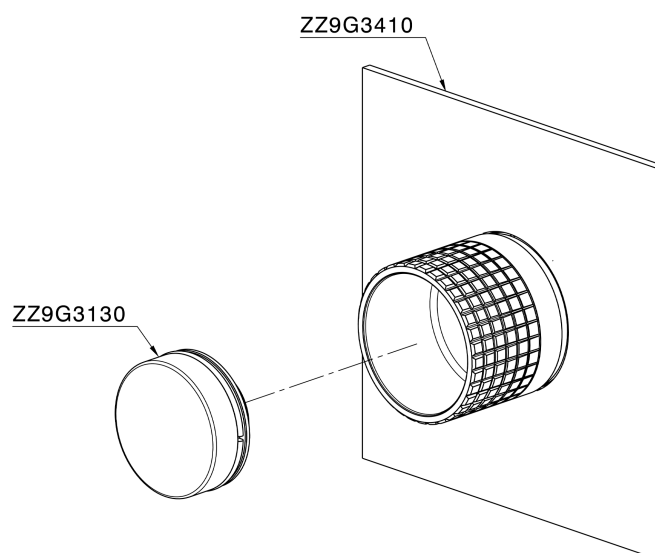

Exposed part for individual Push&Shower PUSH&SHOWER_PS1G6320

MODEL **PS1G6320**

Exposed part for individual Push&Shower, with checkered button, 80x80mm square plate, for concealed Push&Shower

AVAILABLE FINISHINGS

Thermostatic

The Cisal thermostatic is your personal water manager, helping you to handle, control and save water and energy.

CHARACTERISTICS

Installation **Concealed**
 Required concealed parts **ZA0G6000**

Exposed part for individual Push&Shower PUSH&SHOWER_PS1G6320

PS1G6320

<https://en.cisal.it/exposed-part-for-individual-pushshower-pushshower-ps1g6320>

2026-07-01