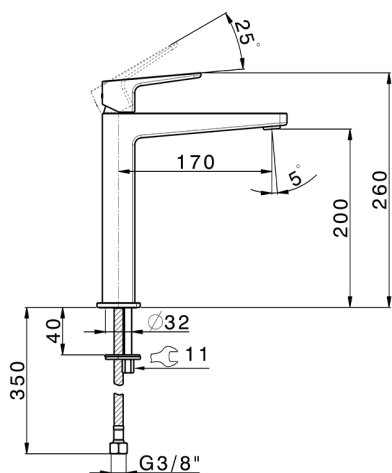

## Single lever tall washbasin mixer ROCK&ROLL\_RK003544

MODEL **RK003544**

Single lever tall washbasin mixer, without automatic pop up waste, G.3/8" Stainless Steel Flexible

### CHARACTERISTICS

Cartridge Spare Parts **ZZ96550000**

**25 mm Cartridge**

## Single lever tall washbasin mixer ROCK&ROLL\_RK003544

RK003544

<https://en.cisal.it/single-lever-tall-washbasin-mixer-rockroll-rk003544>

2026-06-13