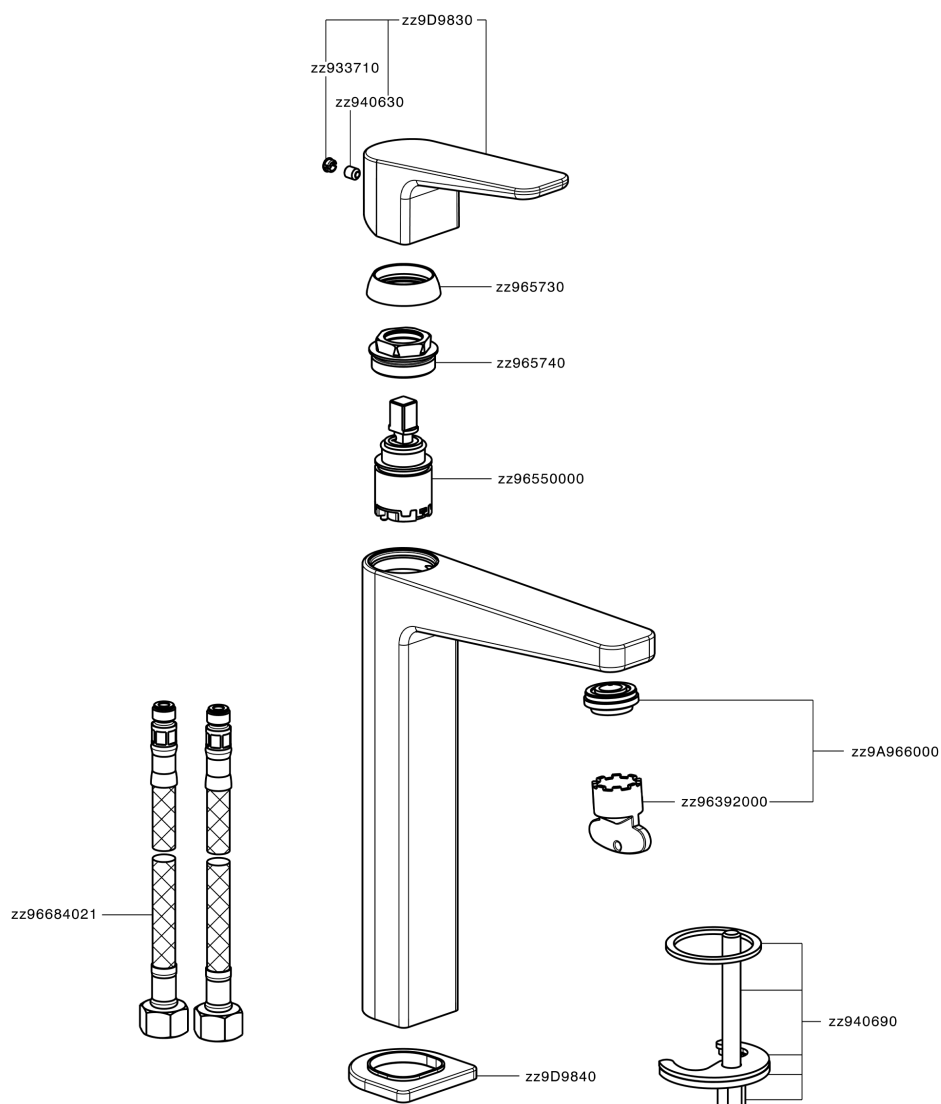

## Single lever tall washbasin mixer ROCK&ROLL\_RK003544

MODEL **RK003544**

Single lever tall washbasin mixer, without automatic pop up waste, G.3/8" Stainless Steel Flexible

### CHARACTERISTICS

Cartridge Spare Parts **ZZ96550000**

**25 mm Cartridge**

## Single lever tall washbasin mixer ROCK&ROLL\_RK003544

RK003544

<https://en.cisal.it/single-lever-tall-washbasin-mixer-rockroll-rk003544>

2026-06-13