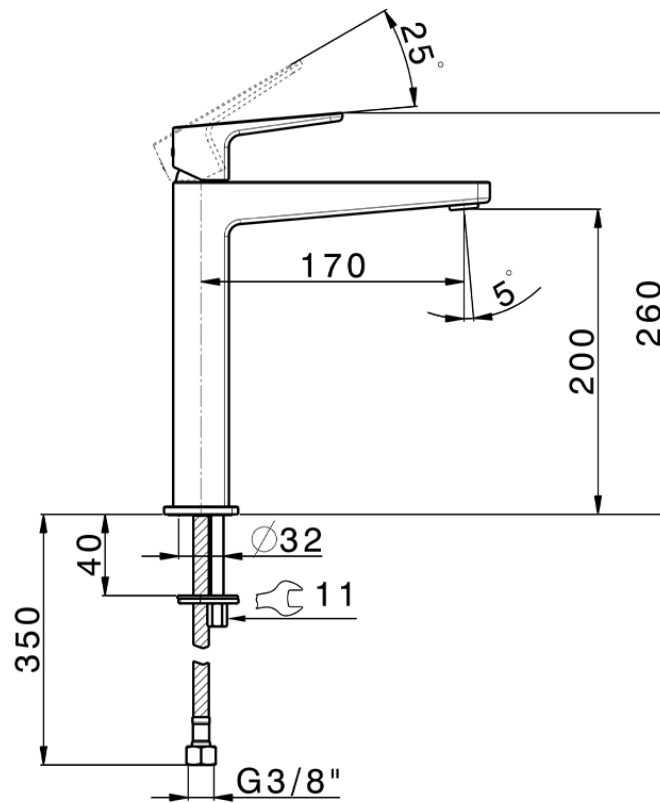

## Single lever tall washbasin mixer ROCK&ROLL\_RK003544

RK003544

<https://en.cisal.it/single-lever-tall-washbasin-mixer-rockroll-rk003544>

2026-06-29