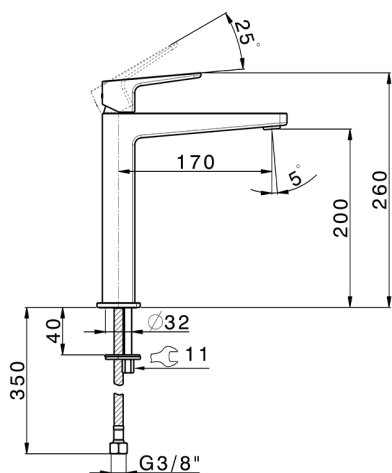

Single lever tall washbasin mixer ROCK&ROLL_RK003544

MODEL **RK003544**

Single lever tall washbasin mixer, without automatic pop up waste, G.3/8" Stainless Steel Flexible

AVAILABLE FINISHINGS

-  **21** 21 Chrome
-  **2F** 2F Brushed Nickel
-  **40** 40 Matt Black

CHARACTERISTICS

Cartridge Spare Parts **ZZ96550000**

25 mm Cartridge

Single lever tall washbasin mixer ROCK&ROLL_RK003544

RK003544

<https://en.cisal.it/single-lever-tall-washbasin-mixer-rockroll-rk003544>

2026-05-19