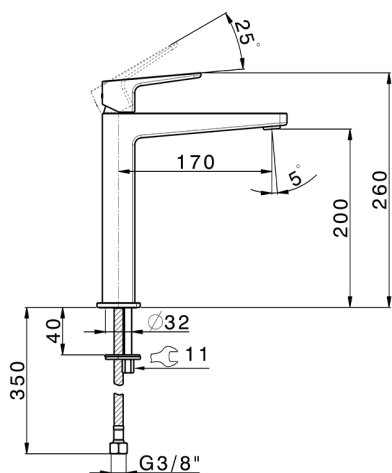

Single lever tall washbasin mixer ROCK&ROLL_RK003544

MODEL **RK003544**

Single lever tall washbasin mixer, without automatic pop up waste, G.3/8" Stainless Steel Flexible

AVAILABLE FINISHINGS

-  **21** 21 Chrome
-  **2F** 2F Brushed Nickel
-  **40** 40 Matt Black

CHARACTERISTICS

Cartridge Spare Parts **ZZ96550000**

25 mm Cartridge

Single lever tall washbasin mixer ROCK&ROLL_RK003544

RK003544

<https://en.cisal.it/single-lever-tall-washbasin-mixer-rockroll-rk003544>

2026-06-14