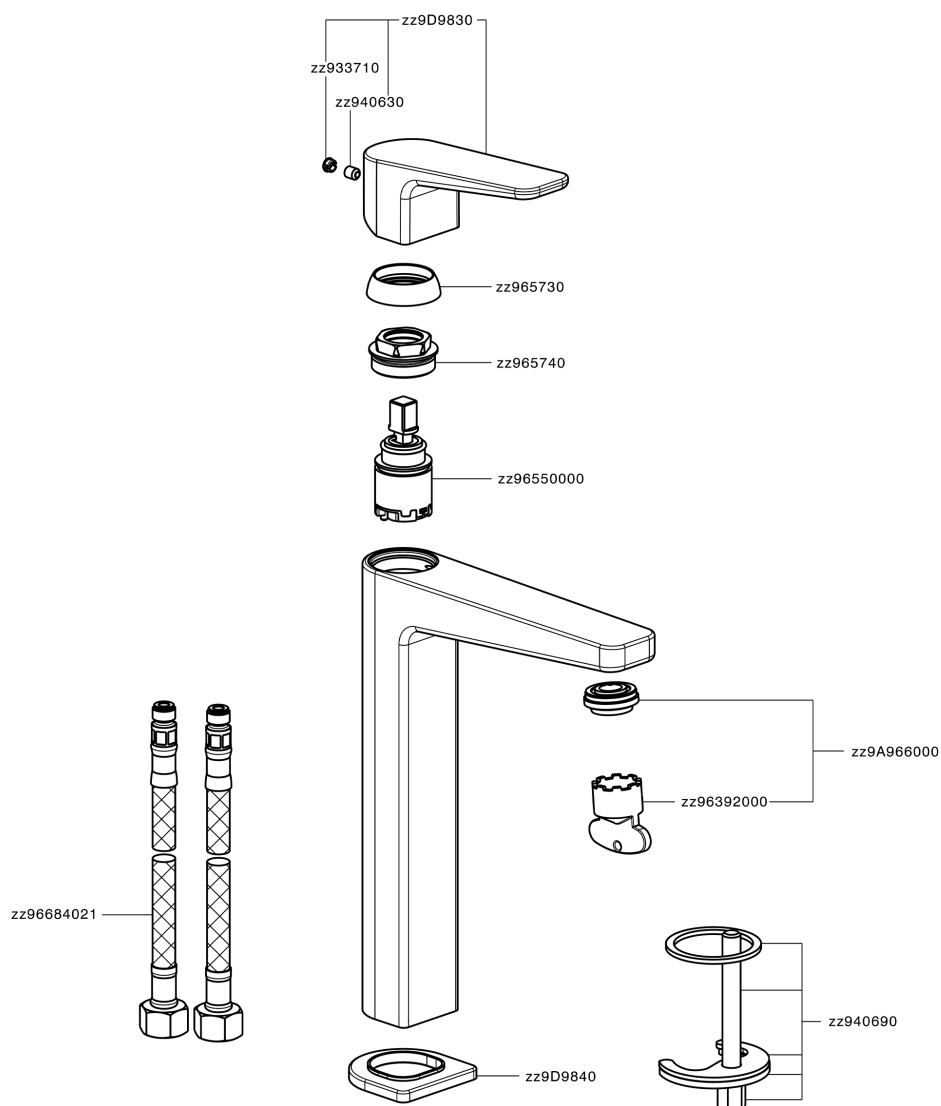

Single lever tall washbasin mixer ROCK&ROLL_RK003544

MODEL **RK003544**

Single lever tall washbasin mixer, without automatic pop up waste, G.3/8" Stainless Steel Flexible

AVAILABLE FINISHINGS

-  **21** 21 Chrome
-  **2F** 2F Brushed Nickel
-  **40** 40 Matt Black

CHARACTERISTICS

Cartridge Spare Parts **ZZ96550000**

25 mm Cartridge

Single lever tall washbasin mixer ROCK&ROLL_RK003544

RK003544

<https://en.cisal.it/single-lever-tall-washbasin-mixer-rockroll-rk003544>

2026-06-14