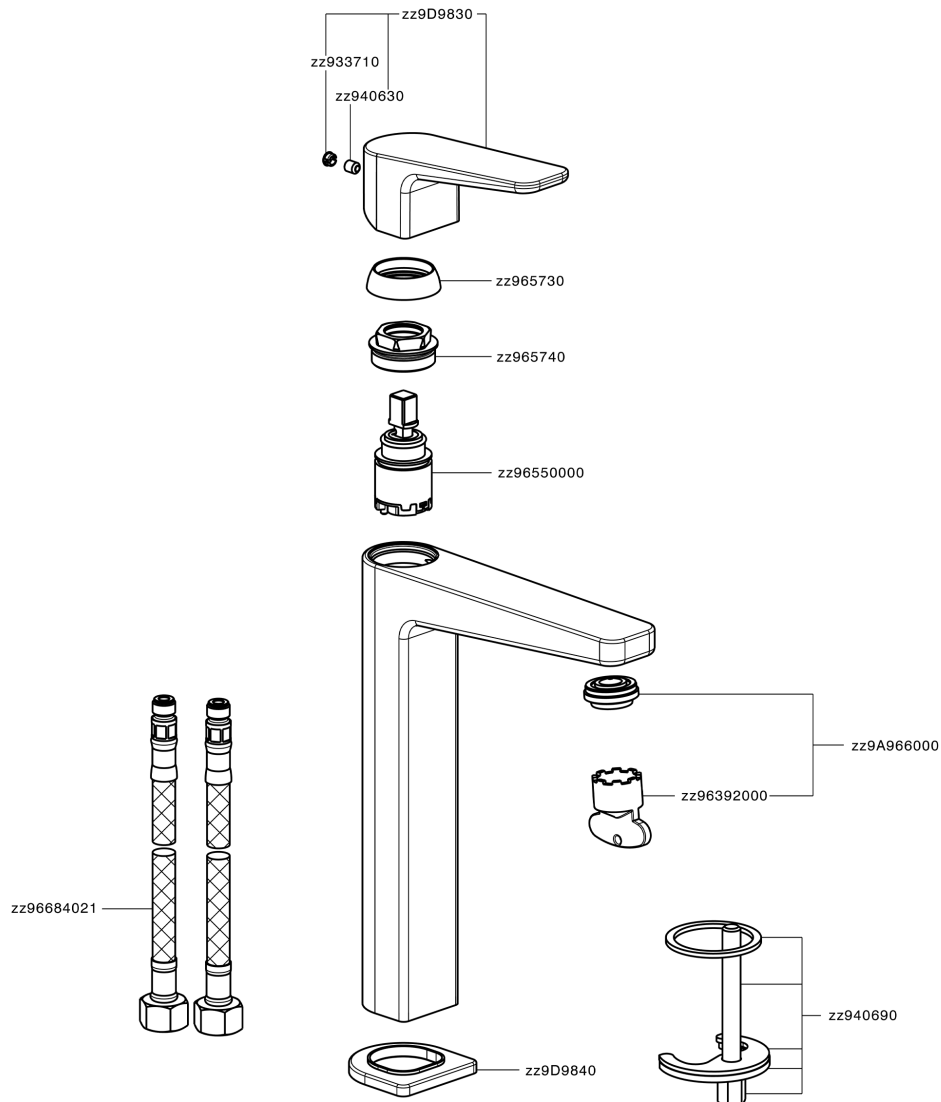

Single lever tall washbasin mixer ROCK&ROLL_RK003544

MODEL **RK003544**

Single lever tall washbasin mixer, without automatic pop up waste, G.3/8" Stainless Steel Flexible

AVAILABLE FINISHINGS

-  **21** 21 Chrome
-  **2F** 2F Brushed Nickel
-  **40** 40 Matt Black

CHARACTERISTICS

Cartridge Spare Parts **ZZ96550000**

25 mm Cartridge

Single lever tall washbasin mixer ROCK&ROLL_RK003544

RK003544

<https://en.cisal.it/single-lever-tall-washbasin-mixer-rockroll-rk003544>

2026-05-19