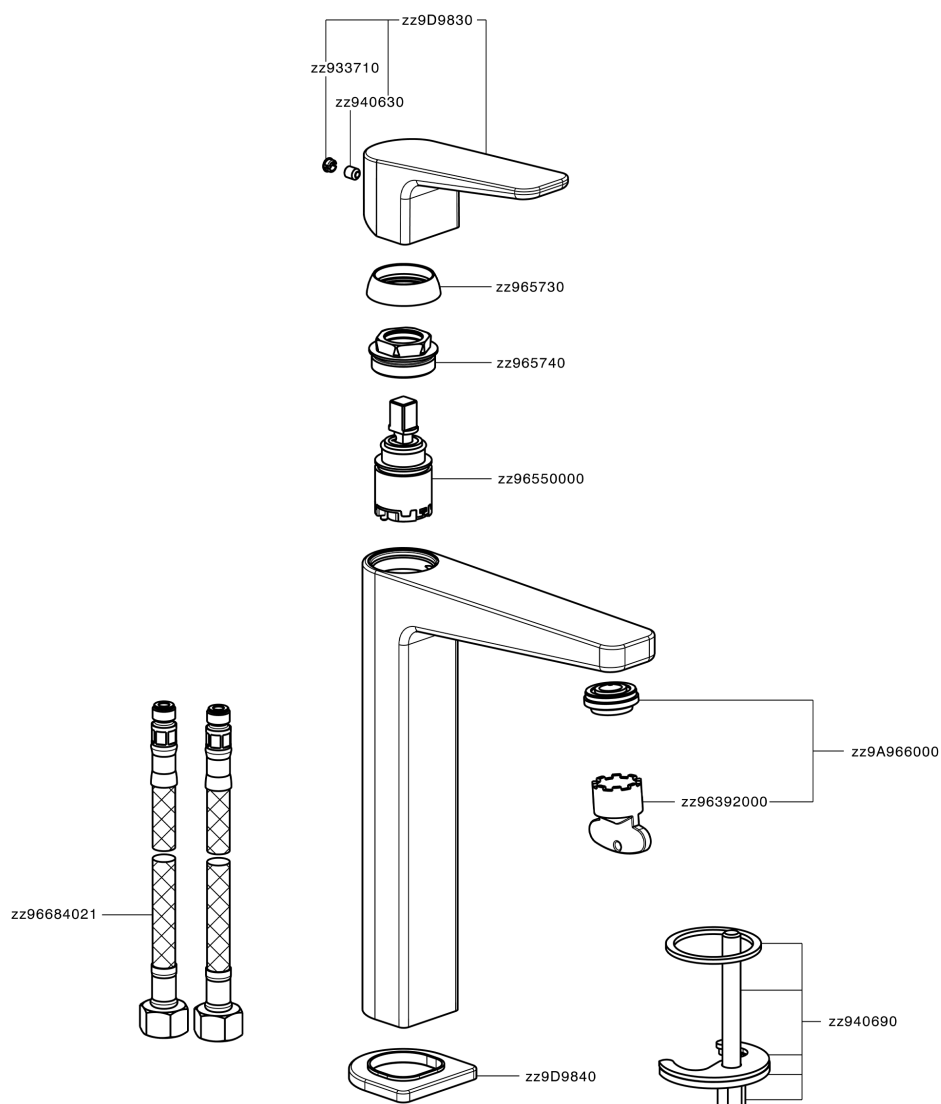

Single lever tall washbasin mixer ROCK&ROLL_RK003544

MODEL **RK003544**

Single lever tall washbasin mixer, without automatic pop up waste, G.3/8" Stainless Steel Flexible

AVAILABLE FINISHINGS

-  **21** 21 Chrome
-  **2F** 2F Brushed Nickel
-  **40** 40 Matt Black

CHARACTERISTICS

Cartridge Spare Parts **ZZ96550000**

25 mm Cartridge

Single lever tall washbasin mixer ROCK&ROLL_RK003544

RK003544

<https://en.cisal.it/single-lever-tall-washbasin-mixer-rockroll-rk003544>

2026-06-13