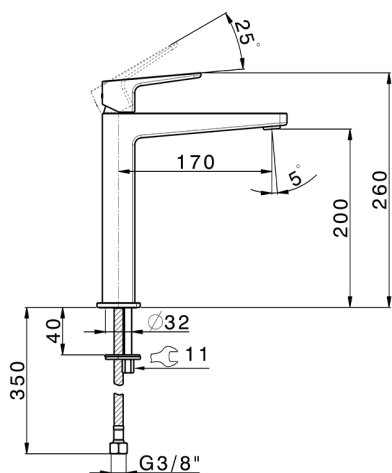

Single lever tall washbasin mixer ROCK&ROLL_RK003544

MODEL **RK003544**

Single lever tall washbasin mixer, without automatic pop up waste, G.3/8" Stainless Steel Flexible

AVAILABLE FINISHINGS

-  **21** 21 Chrome
-  **2F** 2F Brushed Nickel
-  **40** 40 Matt Black

CHARACTERISTICS

Cartridge Spare Parts **ZZ96550000**

25 mm Cartridge

Single lever tall washbasin mixer ROCK&ROLL_RK003544

RK003544

<https://en.cisal.it/single-lever-tall-washbasin-mixer-rockroll-rk003544>

2026-06-13