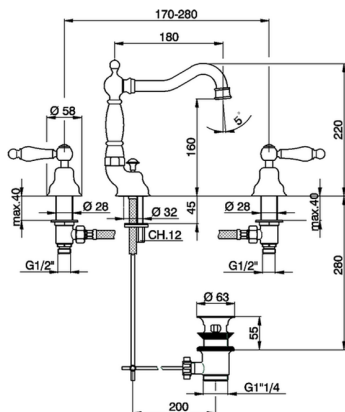

Washbasin 3-holes mixer ARCANA TOSCANA_TS001080

MODEL **TS001080**

Washbasin 3-holes mixer, with automatic 1"1/4 automatic pop-up waste

AVAILABLE FINISHINGS

-  **21** 21 Chrome
-  **24** 24 Gold
-  **26** 26 Old Copper
-  **27** 27 Old Bronze
-  **2A** 2A Satin Brushed Nickel
-  **74** 74 Chrome/Gold

CHARACTERISTICS

Washbasin 3-holes mixer ARCANA TOSCANA_TS001080

TS001080

<https://en.cisal.it/washbasin-3-holes-mixer-arcana-toscana-ts001080>

2024-11-23