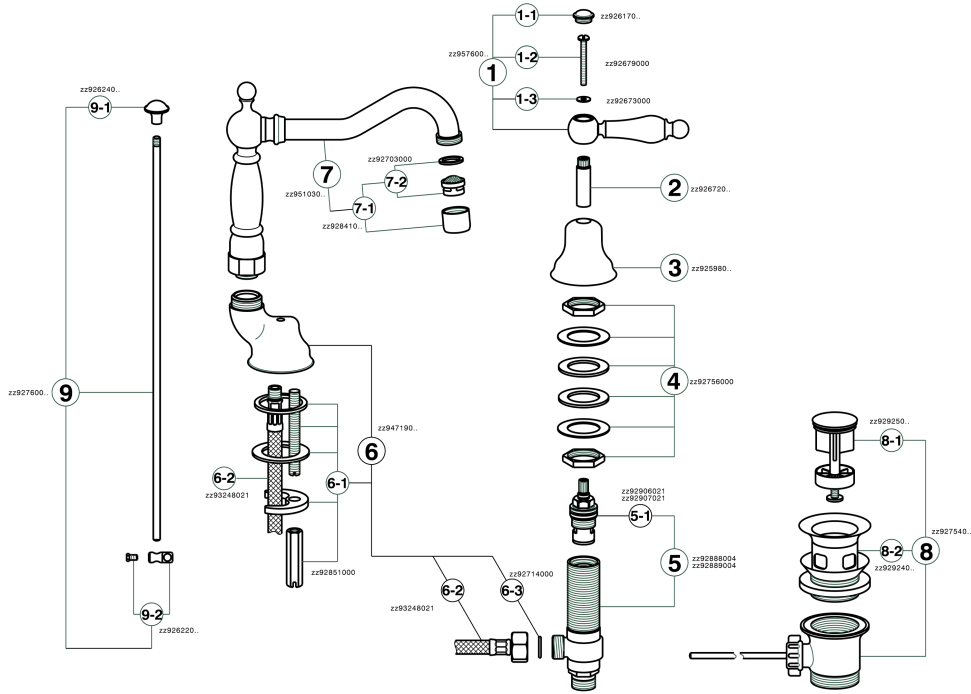

Washbasin 3-holes mixer ARCANA TOSCANA_TS001080

MODEL **TS001080**

Washbasin 3-holes mixer, with automatic 1"1/4 automatic pop-up waste

AVAILABLE FINISHINGS

-  **21** 21 Chrome
-  **24** 24 Gold
-  **26** 26 Old Copper
-  **27** 27 Old Bronze
-  **2A** 2A Satin Brushed Nickel
-  **74** 74 Chrome/Gold

CHARACTERISTICS

Washbasin 3-holes mixer ARCANA TOSCANA_TS001080

TS001080

<https://en.cisal.it/washbasin-3-holes-mixer-arcana-toscana-ts001080>

2024-11-23