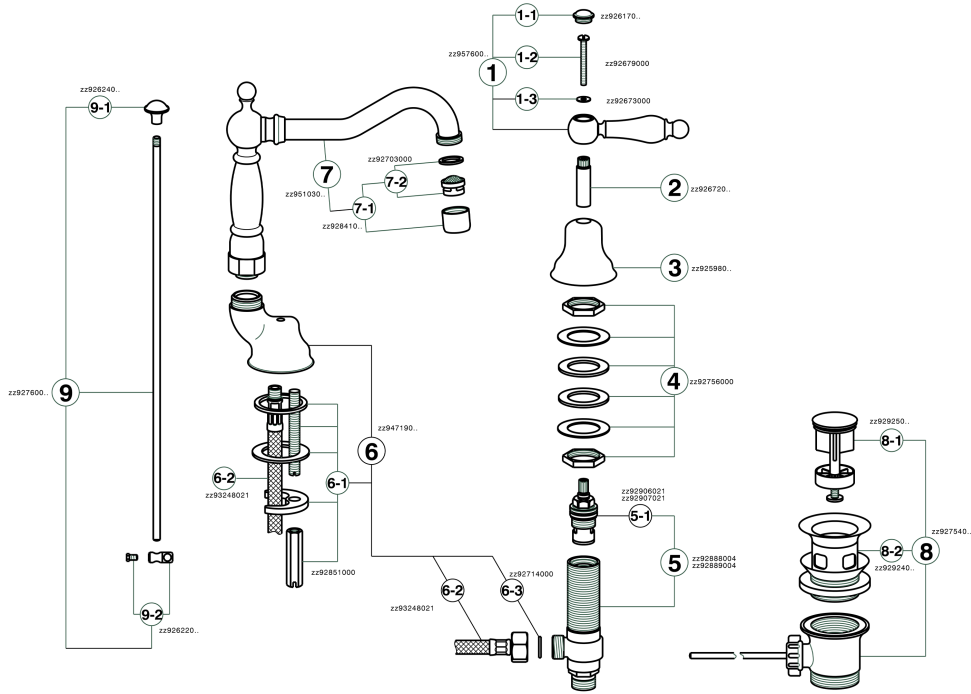

## Washbasin 3-holes mixer ARCANA TOSCANA\_TS001080

MODEL **TS001080**

Washbasin 3-holes mixer, with automatic 1"1/4 automatic pop-up waste

## Washbasin 3-holes mixer ARCANA TOSCANA\_TS001080

TS001080

<https://en.cisal.it/washbasin-3-holes-mixer-arcana-toscana-ts001080>

2024-11-23