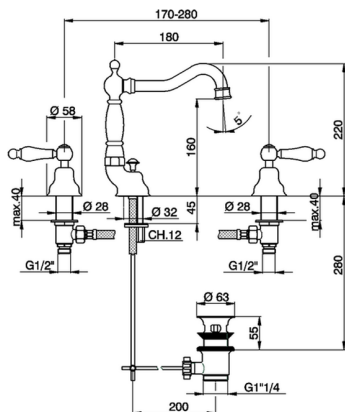

AVAILABLE FINISHINGS

- **21** 21 Chrome
- **24** 24 Gold
- **26** 26 Old Copper
- **27** 27 Old Bronze
- **2A** 2A Satin Brushed Nickel
- **74** 74 Chrome/Gold