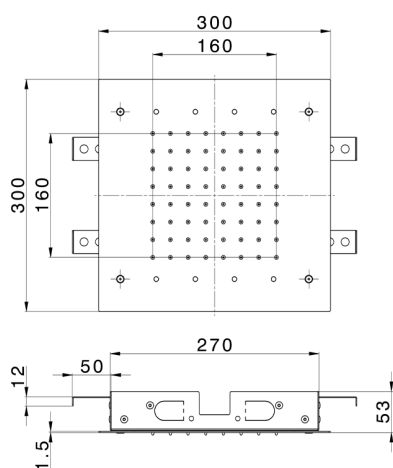

300x300 mm Ceiling showerheads ZEN SHOWER_ZS0C0360

MODEL **ZS0C0360**

300x300 mm Ceiling showerheads, rain, chromotherapy functions, with remote control included, Stainless Steel AISI 304

AVAILABLE FINISHINGS