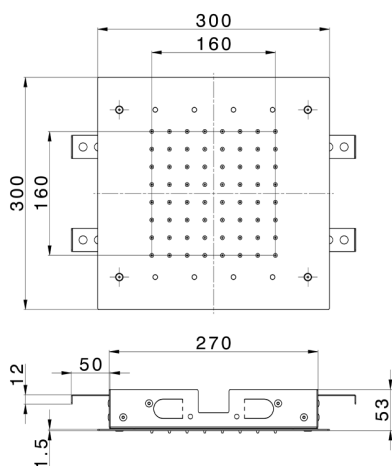

300x300 mm Ceiling showerheads ZEN SHOWER_ZS0C0360

MODEL **ZS0C0360**

300x300 mm Ceiling showerheads, rain, chromotherapy functions, with remote control included, Stainless Steel AISI 304

AVAILABLE FINISHINGS