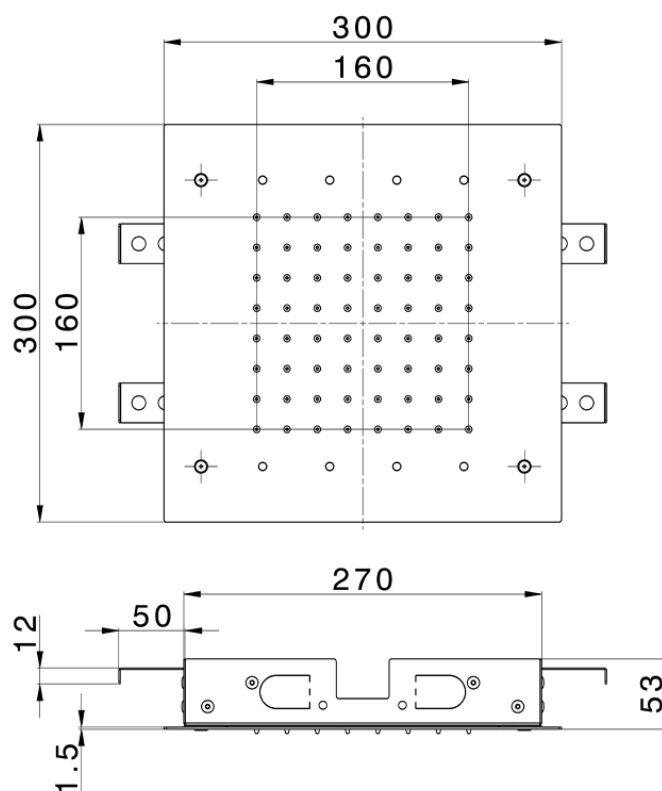

300x300 mm Ceiling showerheads ZEN SHOWER_ZS0C0360

ZS0C0360

<https://en.cisal.it/300x300-mm-ceiling-showerheads-zen-shower-zs0c0360>

2026-06-14