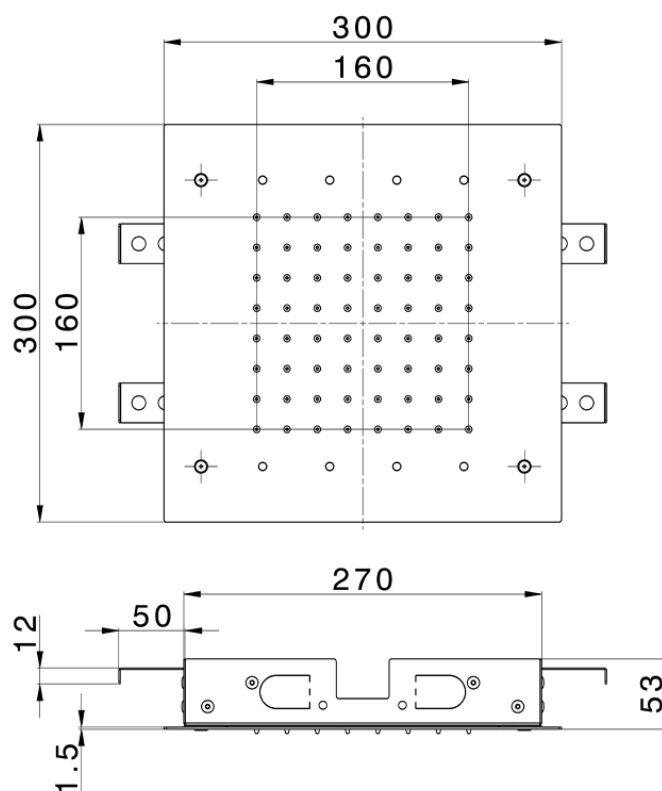

300x300 mm Ceiling showerheads ZEN SHOWER_ZS0C0360

ZS0C0360

<https://en.cisal.it/300x300-mm-ceiling-showerheads-zen-shower-zs0c0360>

2026-05-19