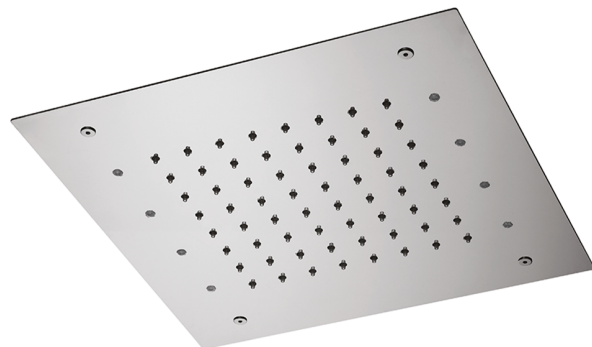

300x300 mm Ceiling showerheads ZEN SHOWER_ZS0C0360

MODEL **ZS0C0360**

300x300 mm Ceiling showerheads, rain, chromotherapy functions, with remote control included, Stainless Steel AISI 304

AVAILABLE FINISHINGS

-  **D1** D1 Brushed Inox
-  **40** 40 Matt Black
-  **4Q** 4Q Matt White
-  **D2** D2 Polished Inox

CHARACTERISTICS

2026-04-28