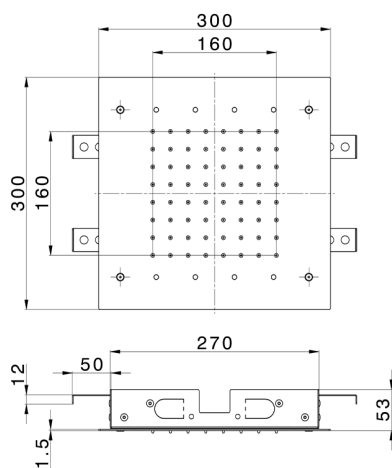

300x300 mm Ceiling showerheads ZEN SHOWER_ZS0C0360

MODEL **ZS0C0360**

300x300 mm Ceiling showerheads, rain, chromotherapy functions, with remote control included, Stainless Steel AISI 304

AVAILABLE FINISHINGS