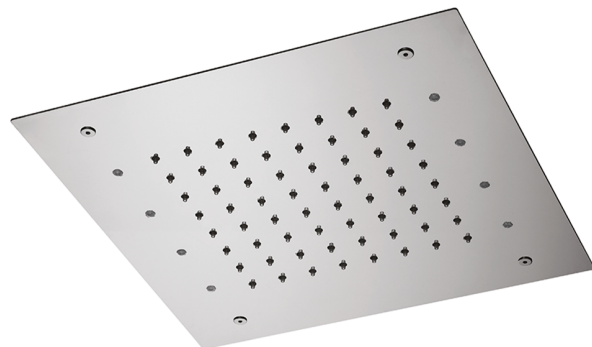

300x300 mm Ceiling showerheads ZEN SHOWER_ZS0C0360

MODEL **ZS0C0360**

300x300 mm Ceiling showerheads, rain, chromotherapy functions, with remote control included, Stainless Steel AISI 304

AVAILABLE FINISHINGS

-  **D1** D1 Brushed Inox
-  **40** 40 Matt Black
-  **4Q** 4Q Matt White
-  **D2** D2 Polished Inox

CHARACTERISTICS

2026-06-13