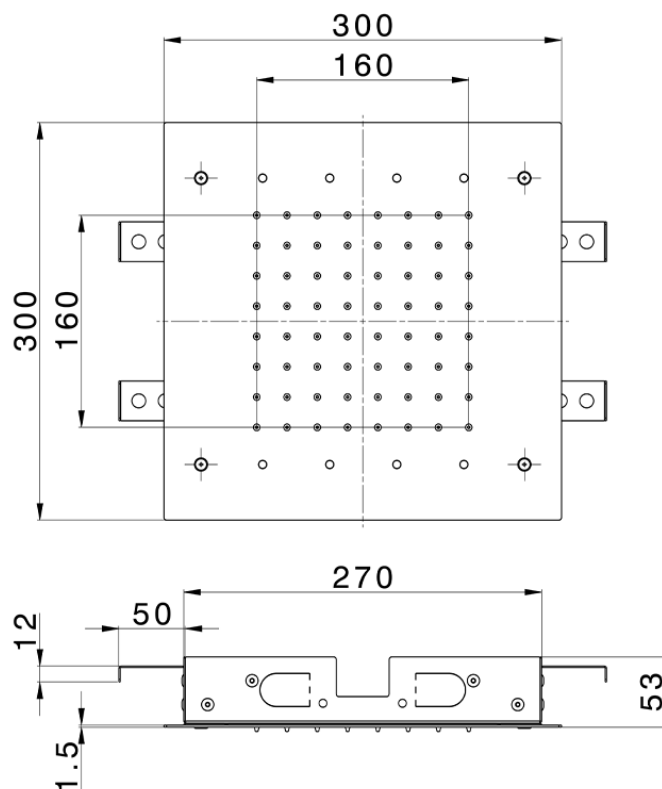

300x300 mm Ceiling showerheads ZEN SHOWER_ZS0C0360

ZS0C0360

<https://en.cisal.it/300x300-mm-ceiling-showerheads-zen-shower-zs0c0360>

2026-04-28