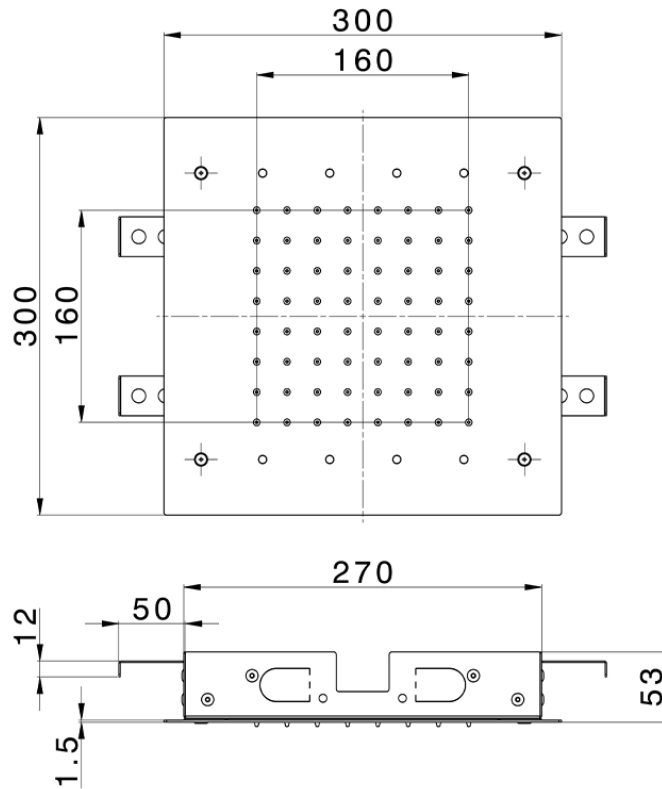

## 300x300 mm Ceiling showerheads ZEN SHOWER\_ZS0C0360

ZS0C0360

<https://en.cisal.it/300x300-mm-ceiling-showerheads-zen-shower-zs0c0360>

2026-06-13