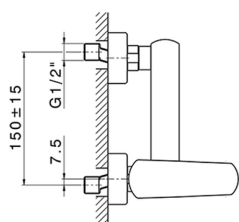

Single lever shower mixer ROADSTER ACCENT_RA000440

MODEL **RA000440**

Single lever shower mixer, without shower set, 1/2" M flexible connection

AVAILABLE FINISHINGS

-  **21** 21 Chrome
-  **2B** 2B Polished Nickel
-  **2F** 2F Brushed Nickel
-  **2Q** 2Q Black Titanium
-  **40** 40 Matt Black
-  **4Q** 4Q Matt White

CHARACTERISTICS

Cartridge Spare Parts **ZZ96799000**

35 mm Cartridge

Single lever shower mixer ROADSTER ACCENT_RA000440

RA000440

<https://en.cisal.it/single-lever-shower-mixer-roadster-accent-ra000440>

2026-04-28