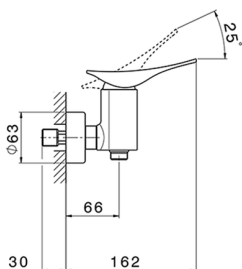

Single lever shower mixer ROADSTER ACCENT_RA000440

MODEL **RA000440**

Single lever shower mixer, without shower set, 1/2" M flexible connection

AVAILABLE FINISHINGS

-  **21** 21 Chrome
-  **2B** 2B Polished Nickel
-  **2F** 2F Brushed Nickel
-  **2Q** 2Q Black Titanium
-  **40** 40 Matt Black
-  **4Q** 4Q Matt White

CHARACTERISTICS

Cartridge Spare Parts **ZZ96799000**

35 mm Cartridge

Single lever shower mixer ROADSTER ACCENT_RA000440

RA000440

<https://en.cisal.it/single-lever-shower-mixer-roadster-accent-ra000440>

2026-04-28