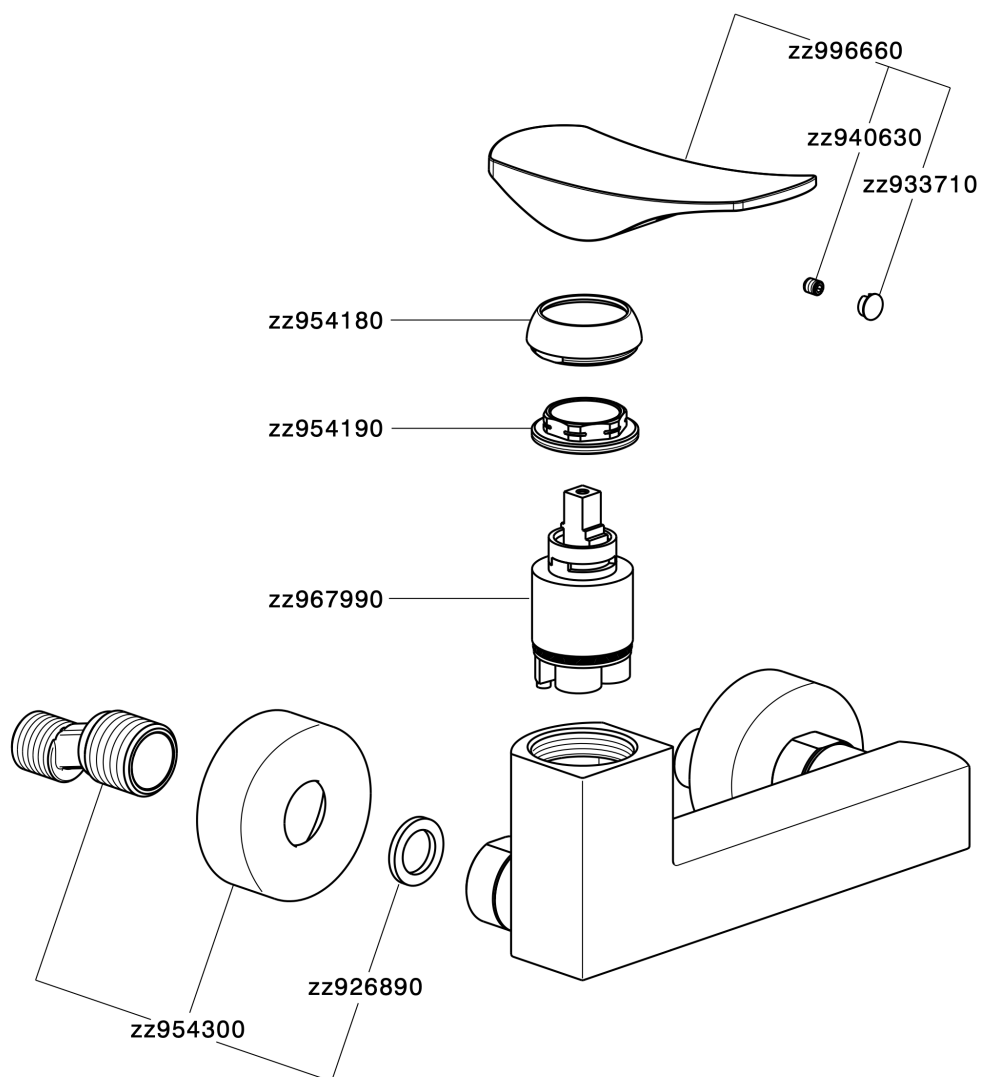

Single lever shower mixer ROADSTER ACCENT_RA000440

RA000440

<https://en.cisal.it/single-lever-shower-mixer-roadster-accent-ra000440>

2026-06-13