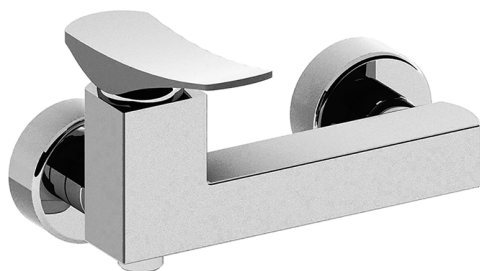

## Single lever shower mixer ROADSTER ACCENT\_RA000440

MODEL **RA000440**

Single lever shower mixer, without shower set, 1/2" M flexible connection

### AVAILABLE FINISHINGS

-  **21** 21 Chrome
-  **2B** 2B Polished Nickel
-  **2F** 2F Brushed Nickel
-  **2Q** 2Q Black Titanium
-  **40** 40 Matt Black
-  **4Q** 4Q Matt White

### CHARACTERISTICS

Cartridge Spare Parts **ZZ96799000**

**35 mm Cartridge**

## Single lever shower mixer ROADSTER ACCENT\_RA000440

RA000440

<https://en.cisal.it/single-lever-shower-mixer-roadster-accent-ra000440>

2026-06-13