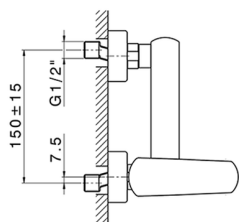

Single lever shower mixer ROADSTER ACCENT_RA000440

MODEL **RA000440**

Single lever shower mixer, without shower set, 1/2" M flexible connection

AVAILABLE FINISHINGS

-  **21** 21 Chrome
-  **2B** 2B Polished Nickel
-  **2F** 2F Brushed Nickel
-  **2Q** 2Q Black Titanium
-  **40** 40 Matt Black
-  **4Q** 4Q Matt White

CHARACTERISTICS

Cartridge Spare Parts **ZZ96799000**

35 mm Cartridge

Single lever shower mixer ROADSTER ACCENT_RA000440

RA000440

<https://en.cisal.it/single-lever-shower-mixer-roadster-accent-ra000440>

2026-04-08