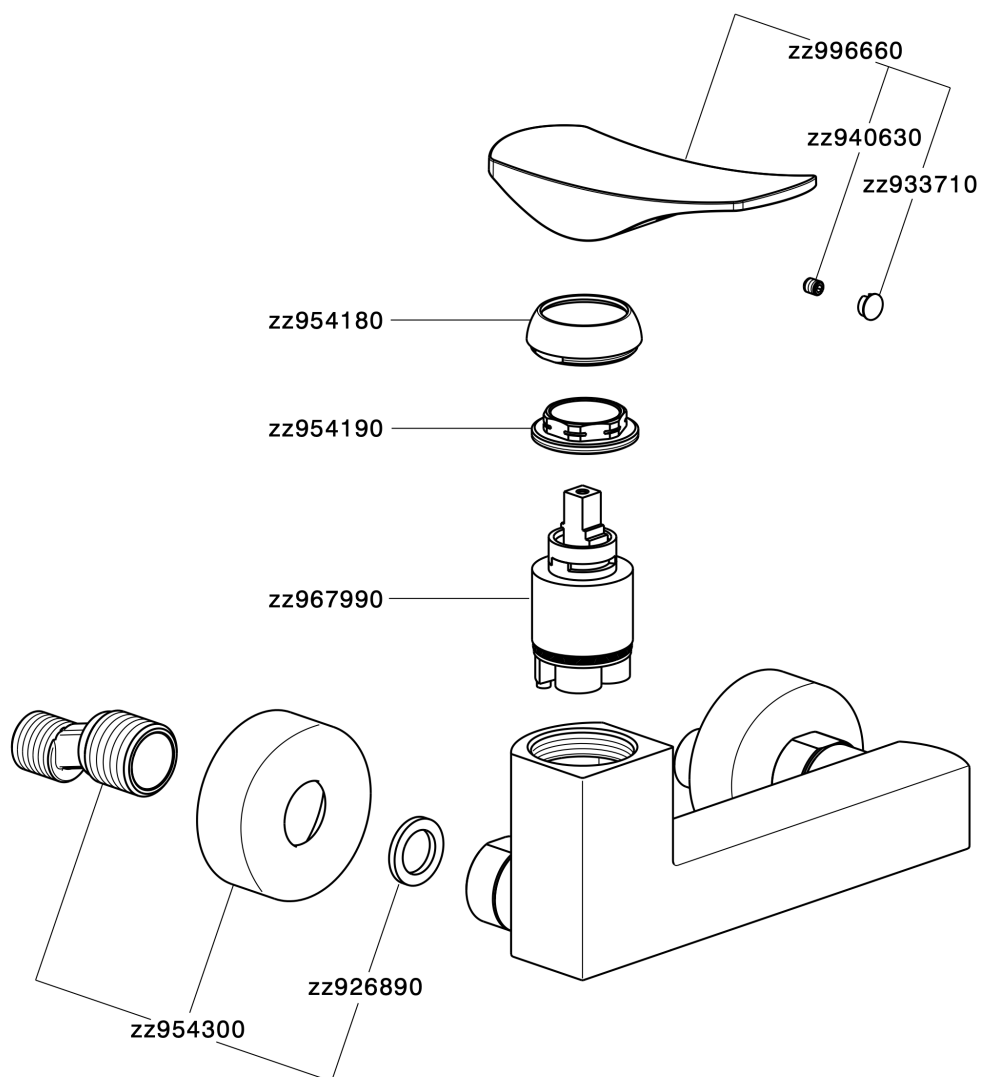

Single lever shower mixer ROADSTER ACCENT_RA000440

MODEL **RA000440**

Single lever shower mixer, without shower set, 1/2" M flexible connection

AVAILABLE FINISHINGS

-  **21** 21 Chrome
-  **2B** 2B Polished Nickel
-  **2F** 2F Brushed Nickel
-  **2Q** 2Q Black Titanium
-  **40** 40 Matt Black
-  **4Q** 4Q Matt White

CHARACTERISTICS

Cartridge Spare Parts **ZZ96799000**

35 mm Cartridge

Single lever shower mixer ROADSTER ACCENT_RA000440

RA000440

<https://en.cisal.it/single-lever-shower-mixer-roadster-accent-ra000440>

2026-04-08