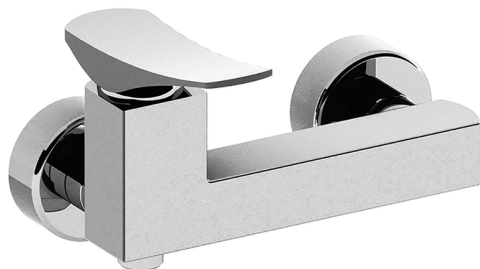

Single lever shower mixer ROADSTER ACCENT_RA000440

MODEL **RA000440**

Single lever shower mixer, without shower set, 1/2" M flexible connection

AVAILABLE FINISHINGS

-  **21** 21 Chrome
-  **2B** 2B Polished Nickel
-  **2F** 2F Brushed Nickel
-  **2Q** 2Q Black Titanium
-  **40** 40 Matt Black
-  **4Q** 4Q Matt White

CHARACTERISTICS

Cartridge Spare Parts **ZZ96799000**

35 mm Cartridge

Single lever shower mixer ROADSTER ACCENT_RA000440

RA000440

<https://en.cisal.it/single-lever-shower-mixer-roadster-accent-ra000440>

2026-04-08