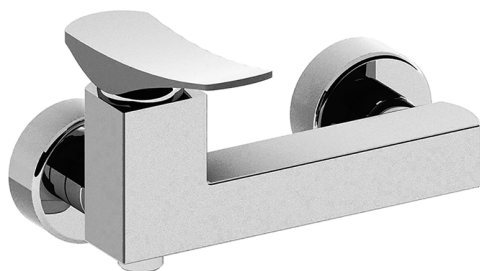

Single lever shower mixer ROADSTER ACCENT_RA000440

MODEL **RA000440**

Single lever shower mixer, without shower set, 1/2" M flexible connection

AVAILABLE FINISHINGS

-  **21** 21 Chrome
-  **2B** 2B Polished Nickel
-  **2F** 2F Brushed Nickel
-  **2Q** 2Q Black Titanium
-  **40** 40 Matt Black
-  **4Q** 4Q Matt White

CHARACTERISTICS

Cartridge Spare Parts **ZZ96799000**

35 mm Cartridge

Single lever shower mixer ROADSTER ACCENT_RA000440

RA000440

<https://en.cisal.it/single-lever-shower-mixer-roadster-accent-ra000440>

2026-04-28