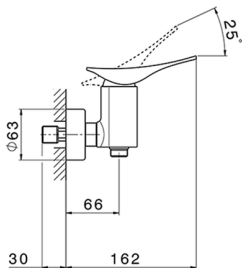

Single lever shower mixer ROADSTER ACCENT_RA000440

MODEL **RA000440**

Single lever shower mixer, without shower set, 1/2" M flexible connection

AVAILABLE FINISHINGS

-  **21** 21 Chrome
-  **2B** 2B Polished Nickel
-  **2F** 2F Brushed Nickel
-  **2Q** 2Q Black Titanium
-  **40** 40 Matt Black
-  **4Q** 4Q Matt White

CHARACTERISTICS

Cartridge Spare Parts **ZZ96799000**

35 mm Cartridge

Single lever shower mixer ROADSTER ACCENT_RA000440

RA000440

<https://en.cisal.it/single-lever-shower-mixer-roadster-accent-ra000440>

2026-04-08