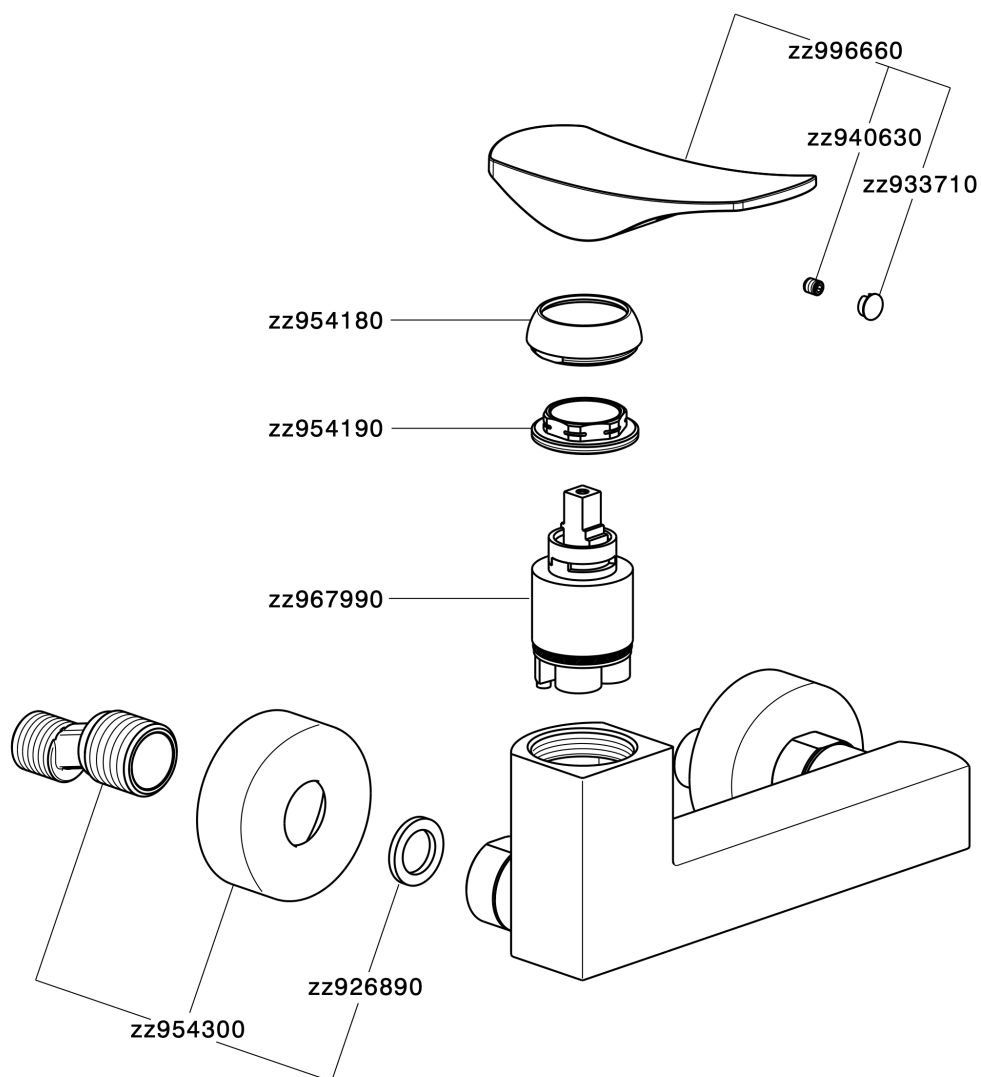

Single lever shower mixer ROADSTER ACCENT_RA000440

RA000440

<https://en.cisal.it/single-lever-shower-mixer-roadster-accent-ra000440>

2026-06-08