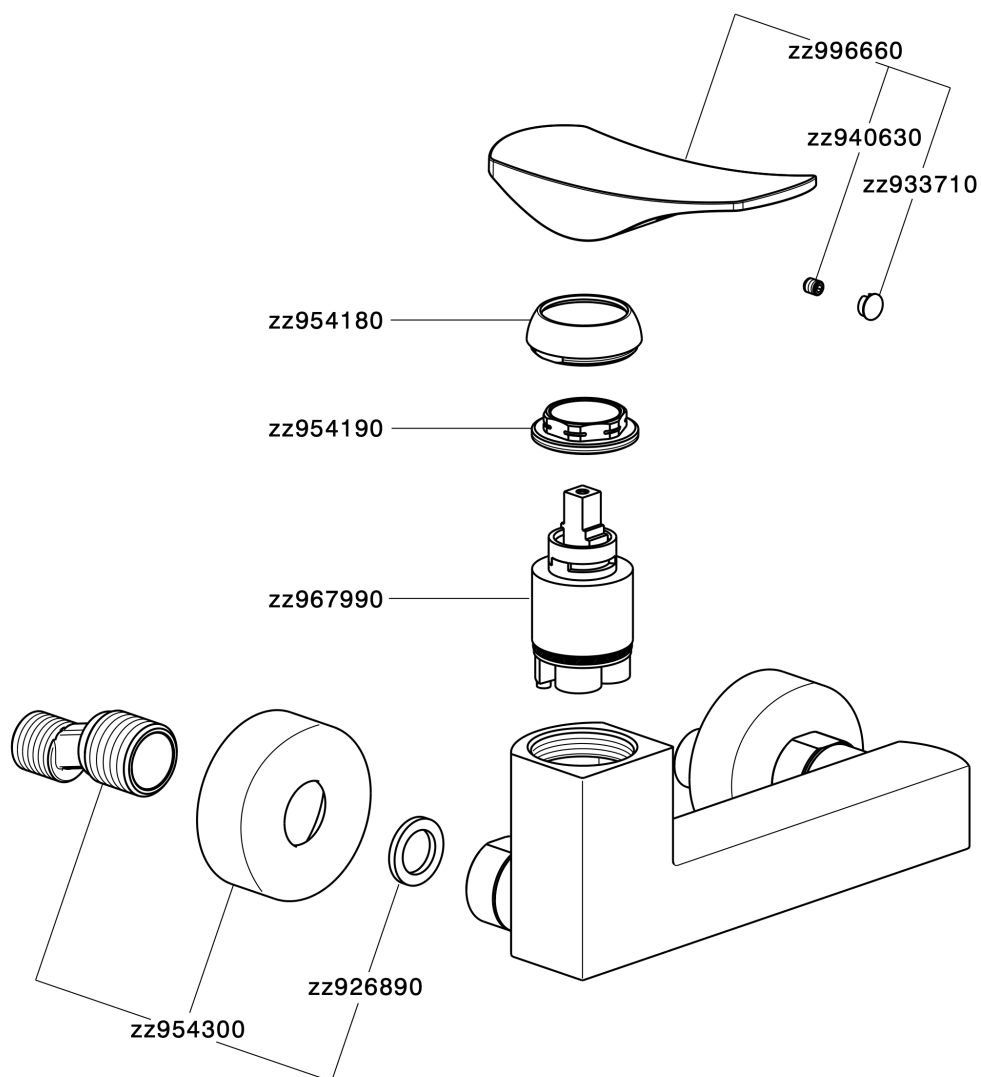

## Single lever shower mixer ROADSTER ACCENT\_RA000440

RA000440

<https://en.cisal.it/single-lever-shower-mixer-roadster-accent-ra000440>

2026-04-28