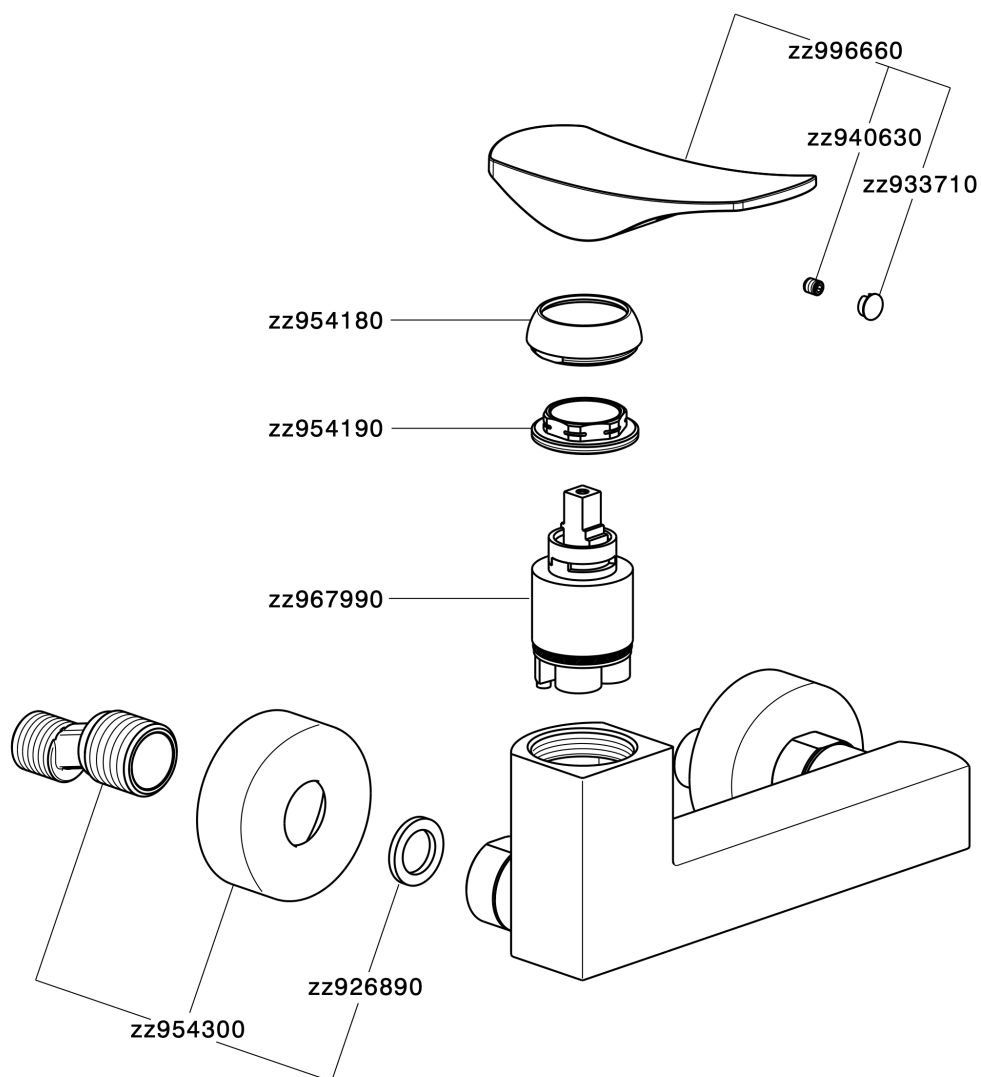

Single lever shower mixer ROADSTER ACCENT_RA000440

RA000440

<https://en.cisal.it/single-lever-shower-mixer-roadster-accent-ra000440>

2026-05-19