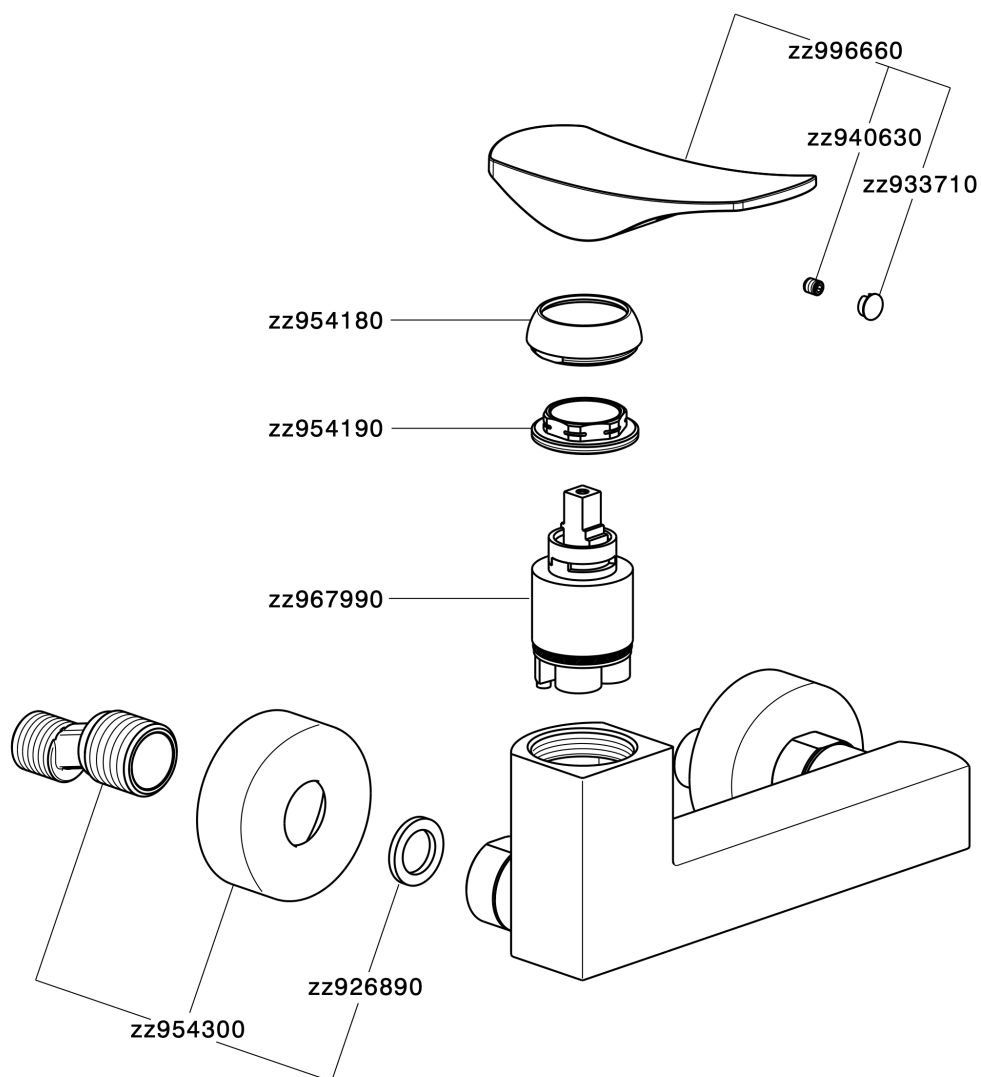

## Single lever shower mixer ROADSTER ACCENT\_RA000440

RA000440

<https://en.cisal.it/single-lever-shower-mixer-roadster-accent-ra000440>

2026-04-08