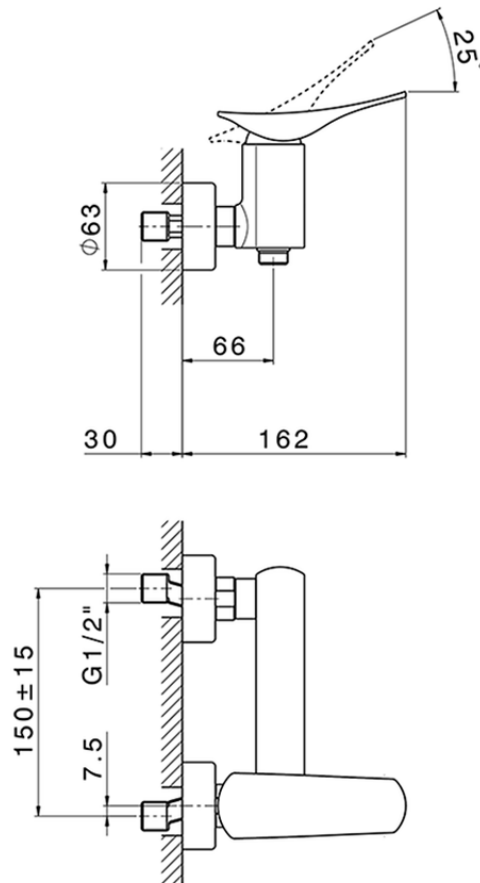

Single lever shower mixer ROADSTER ACCENT_RA000440

RA000440

<https://en.cisal.it/single-lever-shower-mixer-roadster-accent-ra000440>

2026-06-14