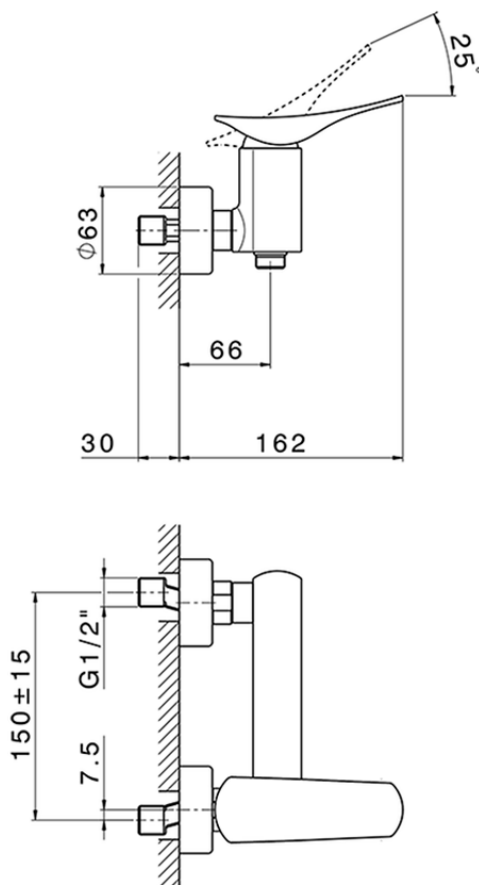

Single lever shower mixer ROADSTER ACCENT_RA000440

RA000440

<https://en.cisal.it/single-lever-shower-mixer-roadster-accent-ra000440>

2026-04-08