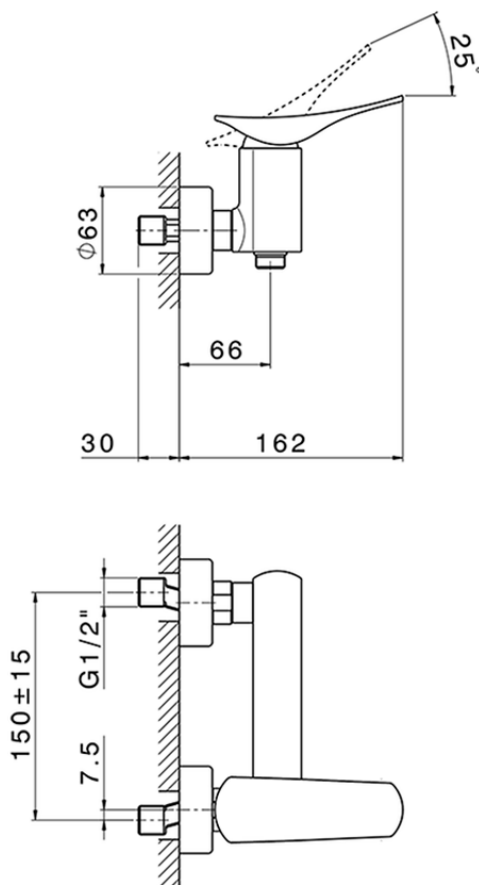

Single lever shower mixer ROADSTER ACCENT_RA000440

RA000440

<https://en.cisal.it/single-lever-shower-mixer-roadster-accent-ra000440>

2026-04-29