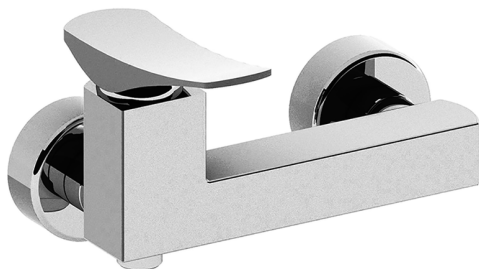

Single lever shower mixer ROADSTER ACCENT_RA000440

MODEL **RA000440**

Single lever shower mixer, without shower set, 1/2" M flexible connection

AVAILABLE FINISHINGS

-  **21** 21 Chrome
-  **2B** 2B Polished Nickel
-  **2F** 2F Brushed Nickel
-  **2Q** 2Q Black Titanium
-  **40** 40 Matt Black
-  **4Q** 4Q Matt White

CHARACTERISTICS

Cartridge Spare Parts **ZZ96799000**

35 mm Cartridge

Single lever shower mixer ROADSTER ACCENT_RA000440

RA000440

<https://en.cisal.it/single-lever-shower-mixer-roadster-accent-ra000440>

2026-04-29