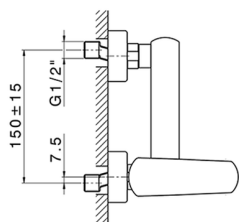

Single lever shower mixer ROADSTER ACCENT_RA000440

MODEL **RA000440**

Single lever shower mixer, without shower set, 1/2" M flexible connection

AVAILABLE FINISHINGS

-  **21** 21 Chrome
-  **2B** 2B Polished Nickel
-  **2F** 2F Brushed Nickel
-  **2Q** 2Q Black Titanium
-  **40** 40 Matt Black
-  **4Q** 4Q Matt White

CHARACTERISTICS

Cartridge Spare Parts **ZZ96799000**

35 mm Cartridge

Single lever shower mixer ROADSTER ACCENT_RA000440

RA000440

<https://en.cisal.it/single-lever-shower-mixer-roadster-accent-ra000440>

2026-04-29