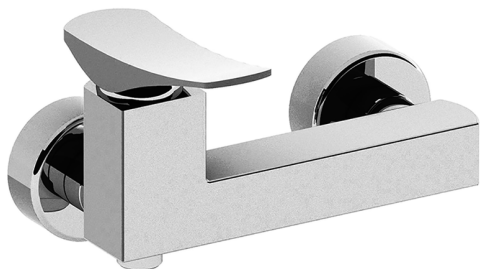

Single lever shower mixer ROADSTER ACCENT_RA000440

MODEL **RA000440**

Single lever shower mixer, without shower set, 1/2" M flexible connection

AVAILABLE FINISHINGS

-  **21** 21 Chrome
-  **2B** 2B Polished Nickel
-  **2F** 2F Brushed Nickel
-  **2Q** 2Q Black Titanium
-  **40** 40 Matt Black
-  **4Q** 4Q Matt White

CHARACTERISTICS

Cartridge Spare Parts **ZZ96799000**

35 mm Cartridge

Single lever shower mixer ROADSTER ACCENT_RA000440

RA000440

<https://en.cisal.it/single-lever-shower-mixer-roadster-accent-ra000440>

2026-05-19