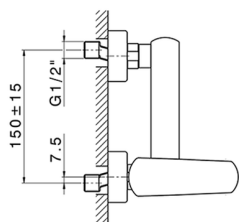

Single lever shower mixer ROADSTER ACCENT_RA000440

MODEL **RA000440**

Single lever shower mixer, without shower set, 1/2" M flexible connection

AVAILABLE FINISHINGS

-  **21** 21 Chrome
-  **2B** 2B Polished Nickel
-  **2F** 2F Brushed Nickel
-  **2Q** 2Q Black Titanium
-  **40** 40 Matt Black
-  **4Q** 4Q Matt White

CHARACTERISTICS

Cartridge Spare Parts **ZZ96799000**

35 mm Cartridge

Single lever shower mixer ROADSTER ACCENT_RA000440

RA000440

<https://en.cisal.it/single-lever-shower-mixer-roadster-accent-ra000440>

2026-05-19