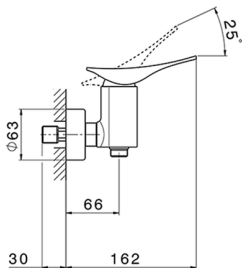

Single lever shower mixer ROADSTER ACCENT_RA000440

MODEL **RA000440**

Single lever shower mixer, without shower set, 1/2" M flexible connection

AVAILABLE FINISHINGS

-  **21** 21 Chrome
-  **2B** 2B Polished Nickel
-  **2F** 2F Brushed Nickel
-  **2Q** 2Q Black Titanium
-  **40** 40 Matt Black
-  **4Q** 4Q Matt White

CHARACTERISTICS

Cartridge Spare Parts **ZZ96799000**

35 mm Cartridge

Single lever shower mixer ROADSTER ACCENT_RA000440

RA000440

<https://en.cisal.it/single-lever-shower-mixer-roadster-accent-ra000440>

2026-05-19