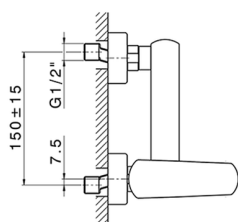

## Single lever shower mixer ROADSTER ACCENT\_RA000440

MODEL **RA000440**

Single lever shower mixer, without shower set, 1/2" M flexible connection

### CHARACTERISTICS

Cartridge Spare Parts **ZZ96799000**

**35 mm Cartridge**