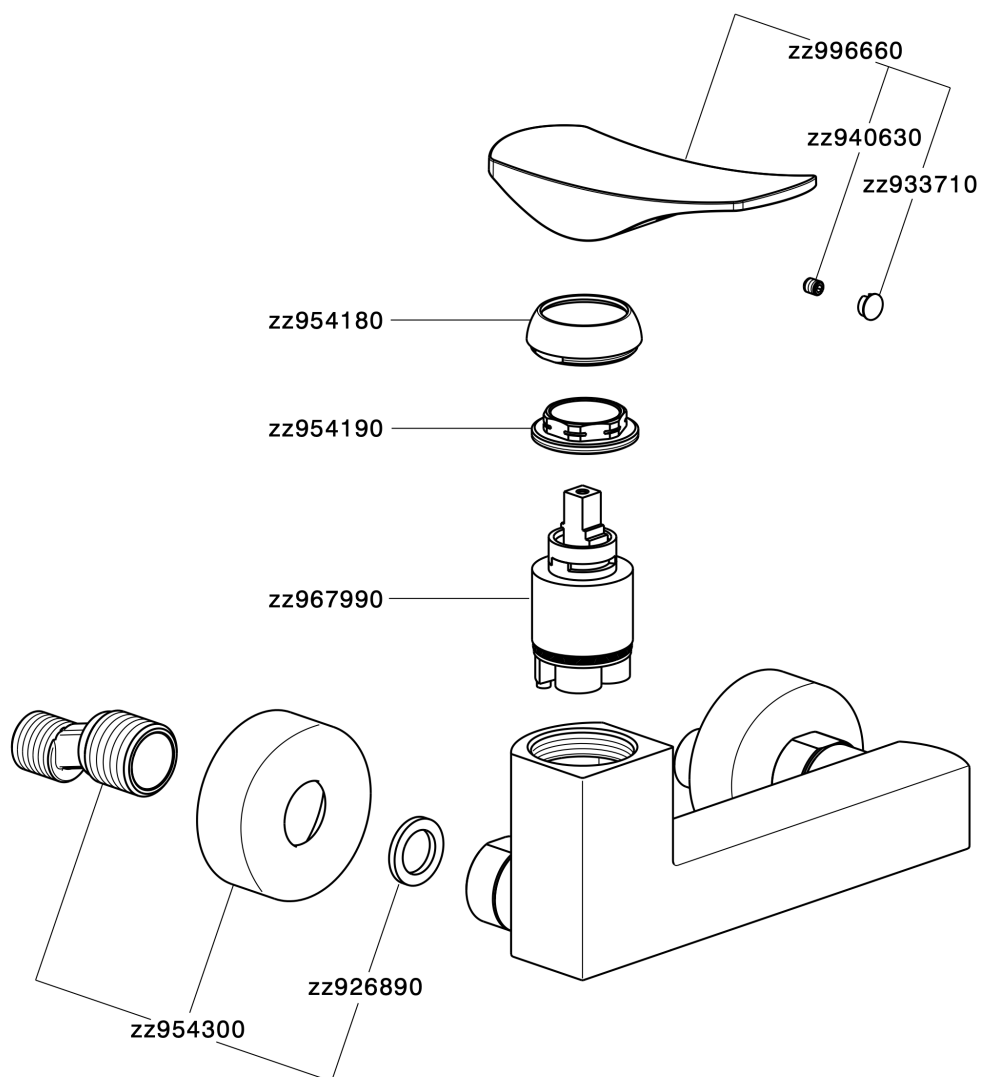

Single lever shower mixer ROADSTER ACCENT_RA000440

RA000440

<https://en.cisal.it/single-lever-shower-mixer-roadster-accent-ra000440>

2026-06-14