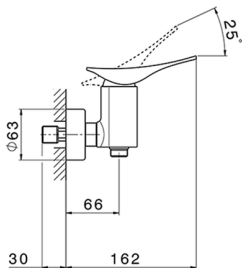

Single lever shower mixer ROADSTER ACCENT_RA000440

MODEL **RA000440**

Single lever shower mixer, without shower set, 1/2" M flexible connection

AVAILABLE FINISHINGS

-  **21** 21 Chrome
-  **2B** 2B Polished Nickel
-  **2F** 2F Brushed Nickel
-  **2Q** 2Q Black Titanium
-  **40** 40 Matt Black
-  **4Q** 4Q Matt White

CHARACTERISTICS

Cartridge Spare Parts **ZZ96799000**

35 mm Cartridge

Single lever shower mixer ROADSTER ACCENT_RA000440

RA000440

<https://en.cisal.it/single-lever-shower-mixer-roadster-accent-ra000440>

2026-04-29