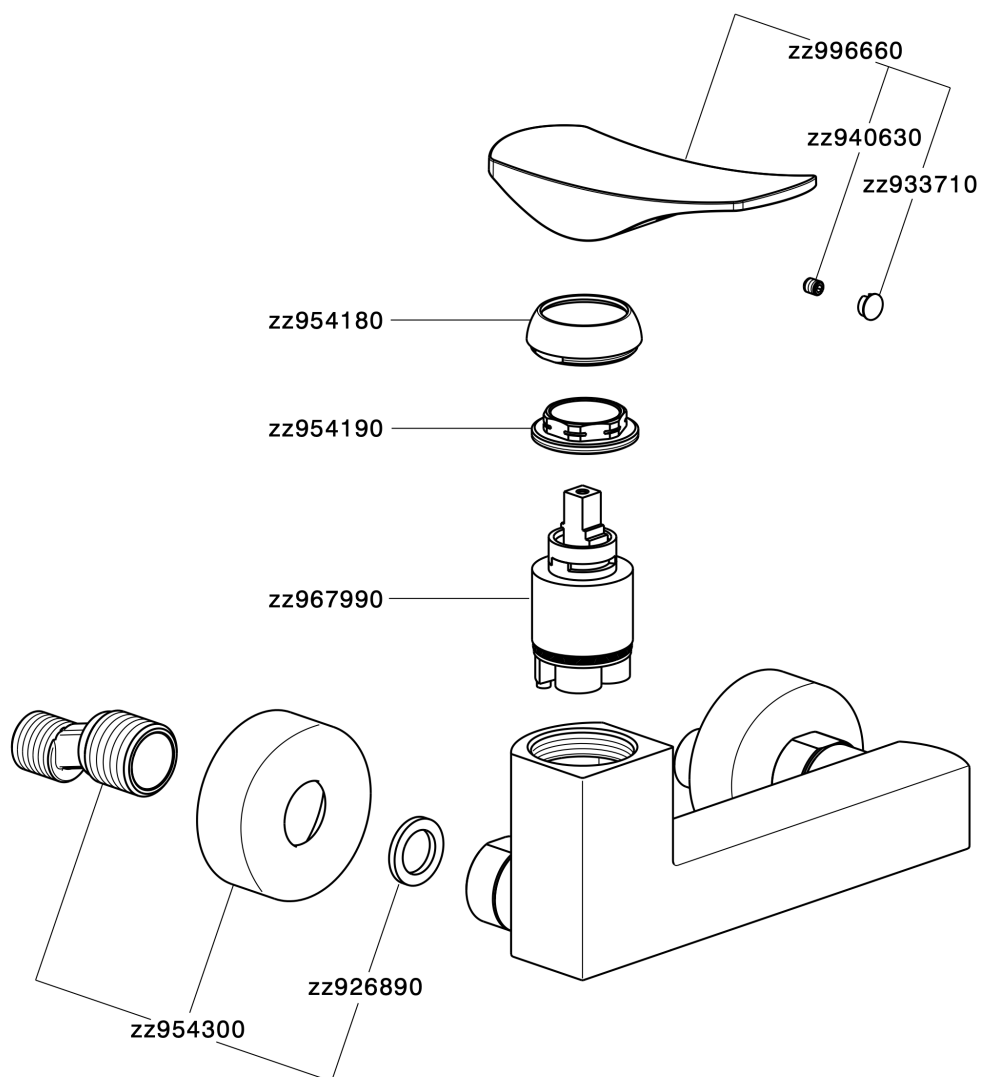

Single lever shower mixer ROADSTER ACCENT_RA000440

MODEL **RA000440**

Single lever shower mixer, without shower set, 1/2" M flexible connection

AVAILABLE FINISHINGS

-  **21** 21 Chrome
-  **2B** 2B Polished Nickel
-  **2F** 2F Brushed Nickel
-  **2Q** 2Q Black Titanium
-  **40** 40 Matt Black
-  **4Q** 4Q Matt White

CHARACTERISTICS

Cartridge Spare Parts **ZZ96799000**

35 mm Cartridge

Single lever shower mixer ROADSTER ACCENT_RA000440

RA000440

<https://en.cisal.it/single-lever-shower-mixer-roadster-accent-ra000440>

2026-04-29