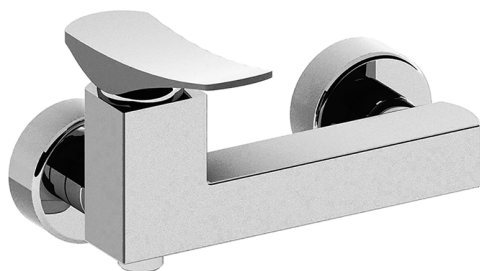

## Single lever shower mixer ROADSTER ACCENT\_RA000440

MODEL **RA000440**

Single lever shower mixer, without shower set, 1/2" M flexible connection

### AVAILABLE FINISHINGS

-  **21** 21 Chrome
-  **2B** 2B Polished Nickel
-  **2F** 2F Brushed Nickel
-  **2Q** 2Q Black Titanium
-  **40** 40 Matt Black
-  **4Q** 4Q Matt White

### CHARACTERISTICS

Cartridge Spare Parts **ZZ96799000**

**35 mm Cartridge**

## Single lever shower mixer ROADSTER ACCENT\_RA000440

RA000440

<https://en.cisal.it/single-lever-shower-mixer-roadster-accent-ra000440>

2026-06-14