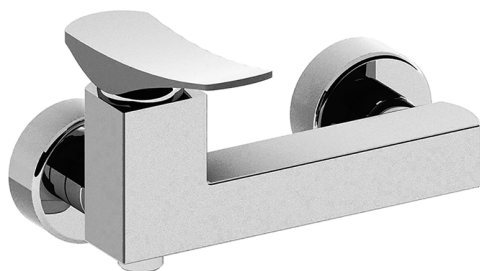

Single lever shower mixer ROADSTER ACCENT_RA000440

MODEL **RA000440**

Single lever shower mixer, without shower set, 1/2" M flexible connection

AVAILABLE FINISHINGS

-  **21** 21 Chrome
-  **2B** 2B Polished Nickel
-  **2F** 2F Brushed Nickel
-  **2Q** 2Q Black Titanium
-  **40** 40 Matt Black
-  **4Q** 4Q Matt White

CHARACTERISTICS

Cartridge Spare Parts **ZZ96799000**

35 mm Cartridge

Single lever shower mixer ROADSTER ACCENT_RA000440

RA000440

<https://en.cisal.it/single-lever-shower-mixer-roadster-accent-ra000440>

2026-04-10