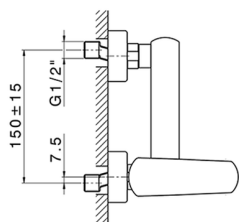

Single lever shower mixer ROADSTER ACCENT_RA000440

MODEL **RA000440**

Single lever shower mixer, without shower set, 1/2" M flexible connection

AVAILABLE FINISHINGS

-  **21** 21 Chrome
-  **2B** 2B Polished Nickel
-  **2F** 2F Brushed Nickel
-  **2Q** 2Q Black Titanium
-  **40** 40 Matt Black
-  **4Q** 4Q Matt White

CHARACTERISTICS

Cartridge Spare Parts **ZZ96799000**

35 mm Cartridge

Single lever shower mixer ROADSTER ACCENT_RA000440

RA000440

<https://en.cisal.it/single-lever-shower-mixer-roadster-accent-ra000440>

2026-04-10