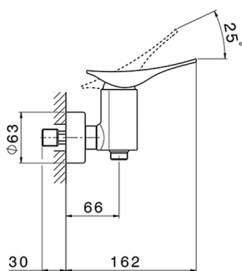

Single lever shower mixer ROADSTER ACCENT_RA000440

MODEL **RA000440**

Single lever shower mixer, without shower set, 1/2" M flexible connection

AVAILABLE FINISHINGS

-  **21** 21 Chrome
-  **2B** 2B Polished Nickel
-  **2F** 2F Brushed Nickel
-  **2Q** 2Q Black Titanium
-  **40** 40 Matt Black
-  **4Q** 4Q Matt White

CHARACTERISTICS

Cartridge Spare Parts **ZZ96799000**

35 mm Cartridge

Single lever shower mixer ROADSTER ACCENT_RA000440

RA000440

<https://en.cisal.it/single-lever-shower-mixer-roadster-accent-ra000440>

2026-04-10