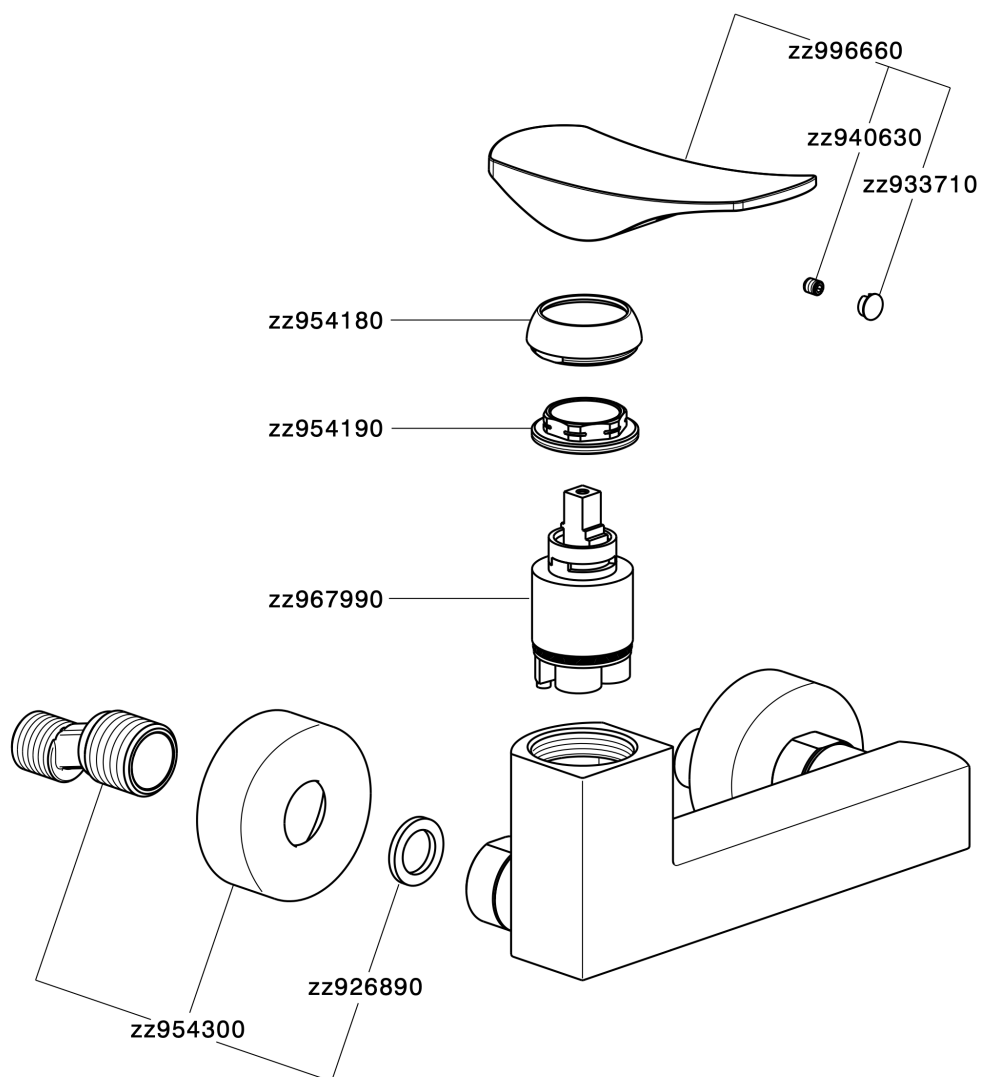

Single lever shower mixer ROADSTER ACCENT_RA000440

MODEL **RA000440**

Single lever shower mixer, without shower set, 1/2" M flexible connection

AVAILABLE FINISHINGS

-  **21** 21 Chrome
-  **2B** 2B Polished Nickel
-  **2F** 2F Brushed Nickel
-  **2Q** 2Q Black Titanium
-  **40** 40 Matt Black
-  **4Q** 4Q Matt White

CHARACTERISTICS

Cartridge Spare Parts **ZZ96799000**

35 mm Cartridge

Single lever shower mixer ROADSTER ACCENT_RA000440

RA000440

<https://en.cisal.it/single-lever-shower-mixer-roadster-accent-ra000440>

2026-04-10