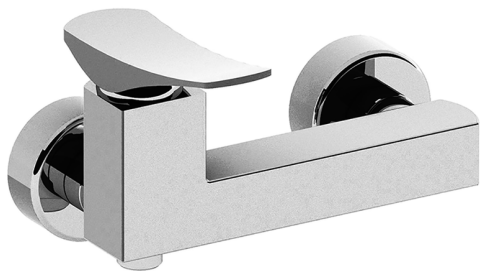

## Single lever shower mixer ROADSTER ACCENT\_RA000440

MODEL **RA000440**

Single lever shower mixer, without shower set, 1/2" M flexible connection

### AVAILABLE FINISHINGS

-  **21** 21 Chrome
-  **2B** 2B Polished Nickel
-  **2F** 2F Brushed Nickel
-  **2Q** 2Q Black Titanium
-  **40** 40 Matt Black
-  **4Q** 4Q Matt White

### CHARACTERISTICS

Cartridge Spare Parts **ZZ96799000**

**35 mm Cartridge**

## Single lever shower mixer ROADSTER ACCENT\_RA000440

RA000440

<https://en.cisal.it/single-lever-shower-mixer-roadster-accent-ra000440>

2026-04-12