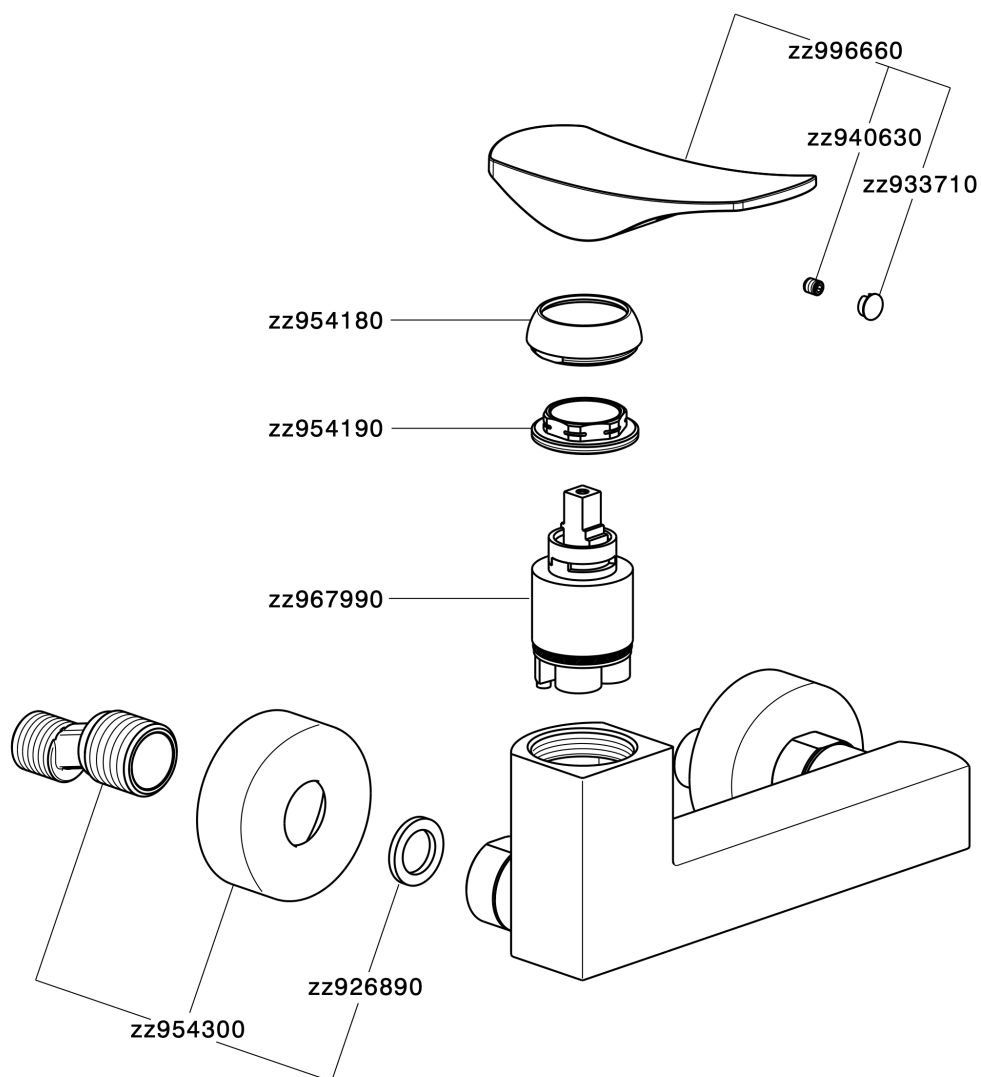

Single lever shower mixer ROADSTER ACCENT_RA000440

RA000440

<https://en.cisal.it/single-lever-shower-mixer-roadster-accent-ra000440>

2026-04-10