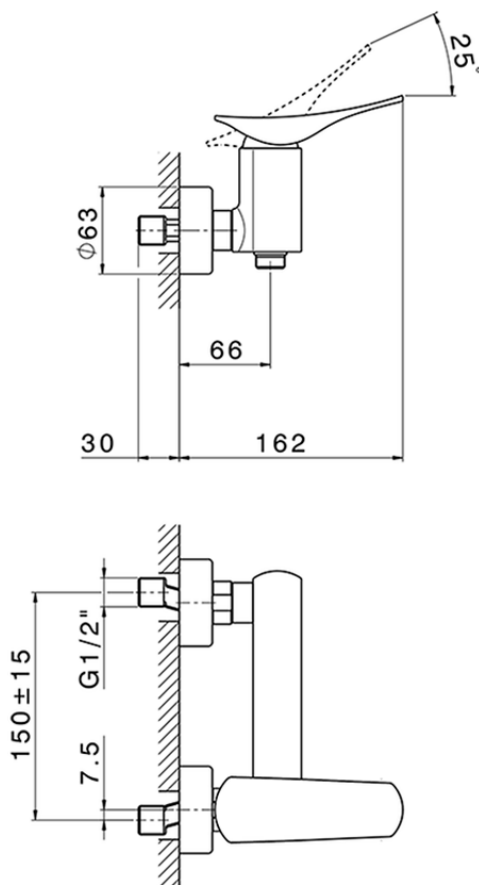

Single lever shower mixer ROADSTER ACCENT_RA000440

RA000440

<https://en.cisal.it/single-lever-shower-mixer-roadster-accent-ra000440>

2026-06-14