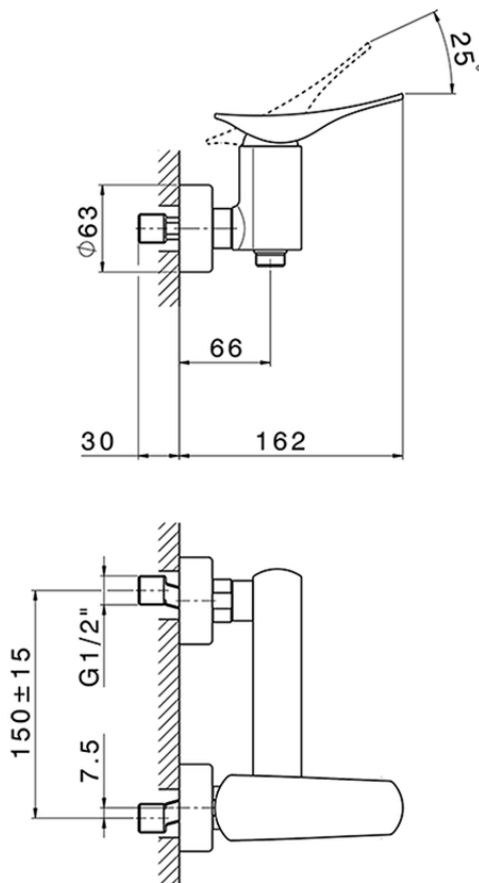

Single lever shower mixer ROADSTER ACCENT_RA000440

RA000440

<https://en.cisal.it/single-lever-shower-mixer-roadster-accent-ra000440>

2026-04-28