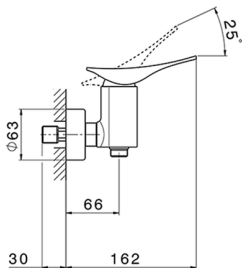

Single lever shower mixer ROADSTER ACCENT_RA000440

MODEL **RA000440**

Single lever shower mixer, without shower set, 1/2" M flexible connection

AVAILABLE FINISHINGS

-  **21** 21 Chrome
-  **2B** 2B Polished Nickel
-  **2F** 2F Brushed Nickel
-  **2Q** 2Q Black Titanium
-  **40** 40 Matt Black
-  **4Q** 4Q Matt White

CHARACTERISTICS

Cartridge Spare Parts **ZZ96799000**

35 mm Cartridge

Single lever shower mixer ROADSTER ACCENT_RA000440

RA000440

<https://en.cisal.it/single-lever-shower-mixer-roadster-accent-ra000440>

2026-04-10