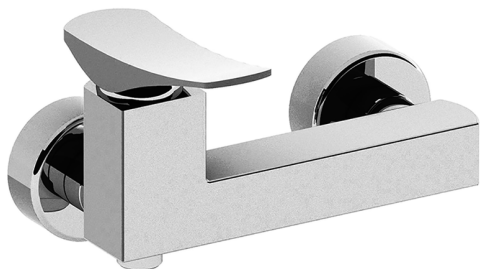

## Single lever shower mixer ROADSTER ACCENT\_RA000440

MODEL **RA000440**

Single lever shower mixer, without shower set, 1/2" M flexible connection

### AVAILABLE FINISHINGS

-  **21** 21 Chrome
-  **2B** 2B Polished Nickel
-  **2F** 2F Brushed Nickel
-  **2Q** 2Q Black Titanium
-  **40** 40 Matt Black
-  **4Q** 4Q Matt White

### CHARACTERISTICS

Cartridge Spare Parts **ZZ96799000**

**35 mm Cartridge**

## Single lever shower mixer ROADSTER ACCENT\_RA000440

RA000440

<https://en.cisal.it/single-lever-shower-mixer-roadster-accent-ra000440>

2026-06-14