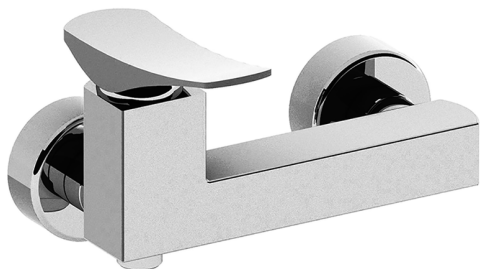

Single lever shower mixer ROADSTER ACCENT_RA000440

MODEL **RA000440**

Single lever shower mixer, without shower set, 1/2" M flexible connection

AVAILABLE FINISHINGS

-  **21** 21 Chrome
-  **2B** 2B Polished Nickel
-  **2F** 2F Brushed Nickel
-  **2Q** 2Q Black Titanium
-  **40** 40 Matt Black
-  **4Q** 4Q Matt White

CHARACTERISTICS

Cartridge Spare Parts **ZZ96799000**

35 mm Cartridge

Single lever shower mixer ROADSTER ACCENT_RA000440

RA000440

<https://en.cisal.it/single-lever-shower-mixer-roadster-accent-ra000440>

2026-04-10