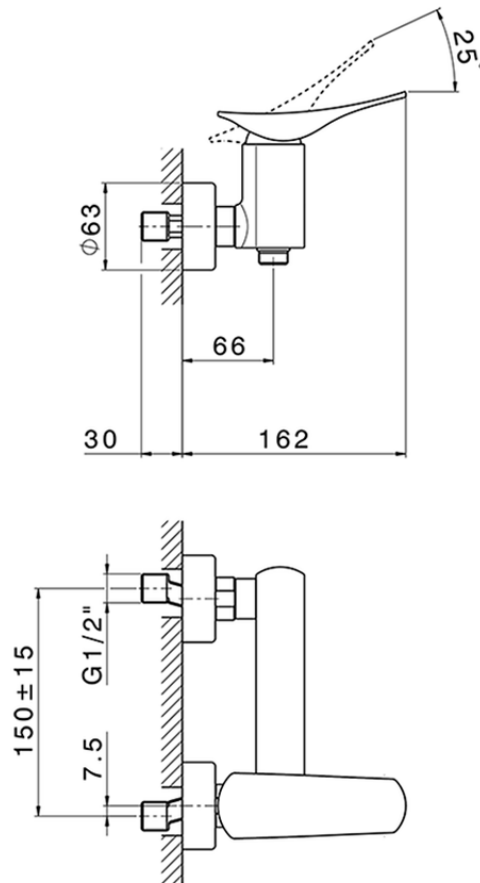

Single lever shower mixer ROADSTER ACCENT_RA000440

RA000440

<https://en.cisal.it/single-lever-shower-mixer-roadster-accent-ra000440>

2026-05-19