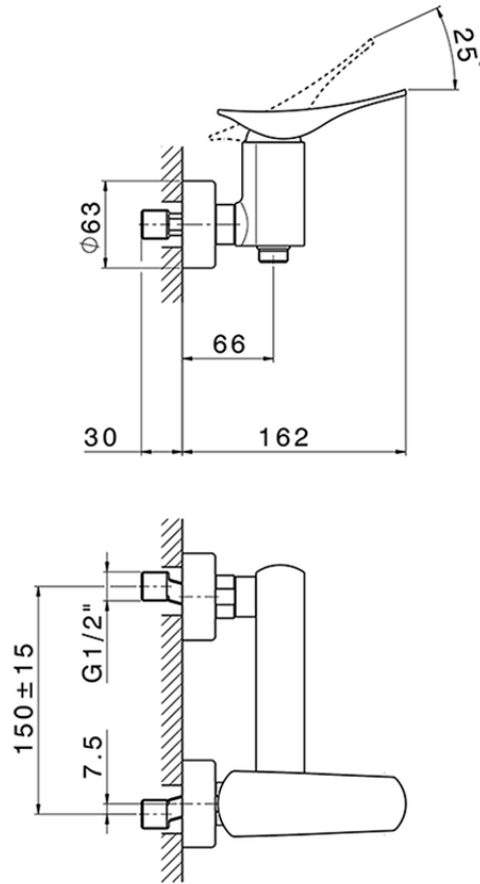

Single lever shower mixer ROADSTER ACCENT_RA000440

RA000440

<https://en.cisal.it/single-lever-shower-mixer-roadster-accent-ra000440>

2026-06-13