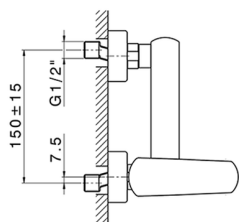

Single lever shower mixer ROADSTER ACCENT_RA000440

MODEL **RA000440**

Single lever shower mixer, without shower set, 1/2" M flexible connection

AVAILABLE FINISHINGS

-  **21** 21 Chrome
-  **2B** 2B Polished Nickel
-  **2F** 2F Brushed Nickel
-  **2Q** 2Q Black Titanium
-  **40** 40 Matt Black
-  **4Q** 4Q Matt White

CHARACTERISTICS

Cartridge Spare Parts **ZZ96799000**

35 mm Cartridge

Single lever shower mixer ROADSTER ACCENT_RA000440

RA000440

<https://en.cisal.it/single-lever-shower-mixer-roadster-accent-ra000440>

2026-06-13