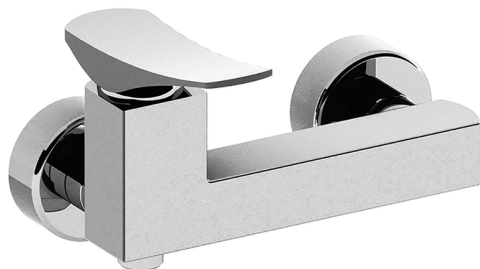

Single lever shower mixer ROADSTER ACCENT_RA000440

MODEL **RA000440**

Single lever shower mixer, without shower set, 1/2" M flexible connection

AVAILABLE FINISHINGS

-  **21** 21 Chrome
-  **2B** 2B Polished Nickel
-  **2F** 2F Brushed Nickel
-  **2Q** 2Q Black Titanium
-  **40** 40 Matt Black
-  **4Q** 4Q Matt White

CHARACTERISTICS

Cartridge Spare Parts **ZZ96799000**

35 mm Cartridge

Single lever shower mixer ROADSTER ACCENT_RA000440

RA000440

<https://en.cisal.it/single-lever-shower-mixer-roadster-accent-ra000440>

2026-06-13