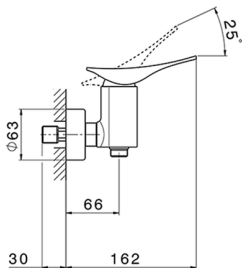

Single lever shower mixer ROADSTER ACCENT_RA000440

MODEL **RA000440**

Single lever shower mixer, without shower set, 1/2" M flexible connection

AVAILABLE FINISHINGS

-  **21** 21 Chrome
-  **2B** 2B Polished Nickel
-  **2F** 2F Brushed Nickel
-  **2Q** 2Q Black Titanium
-  **40** 40 Matt Black
-  **4Q** 4Q Matt White

CHARACTERISTICS

Cartridge Spare Parts **ZZ96799000**

35 mm Cartridge

Single lever shower mixer ROADSTER ACCENT_RA000440

RA000440

<https://en.cisal.it/single-lever-shower-mixer-roadster-accent-ra000440>

2026-06-13