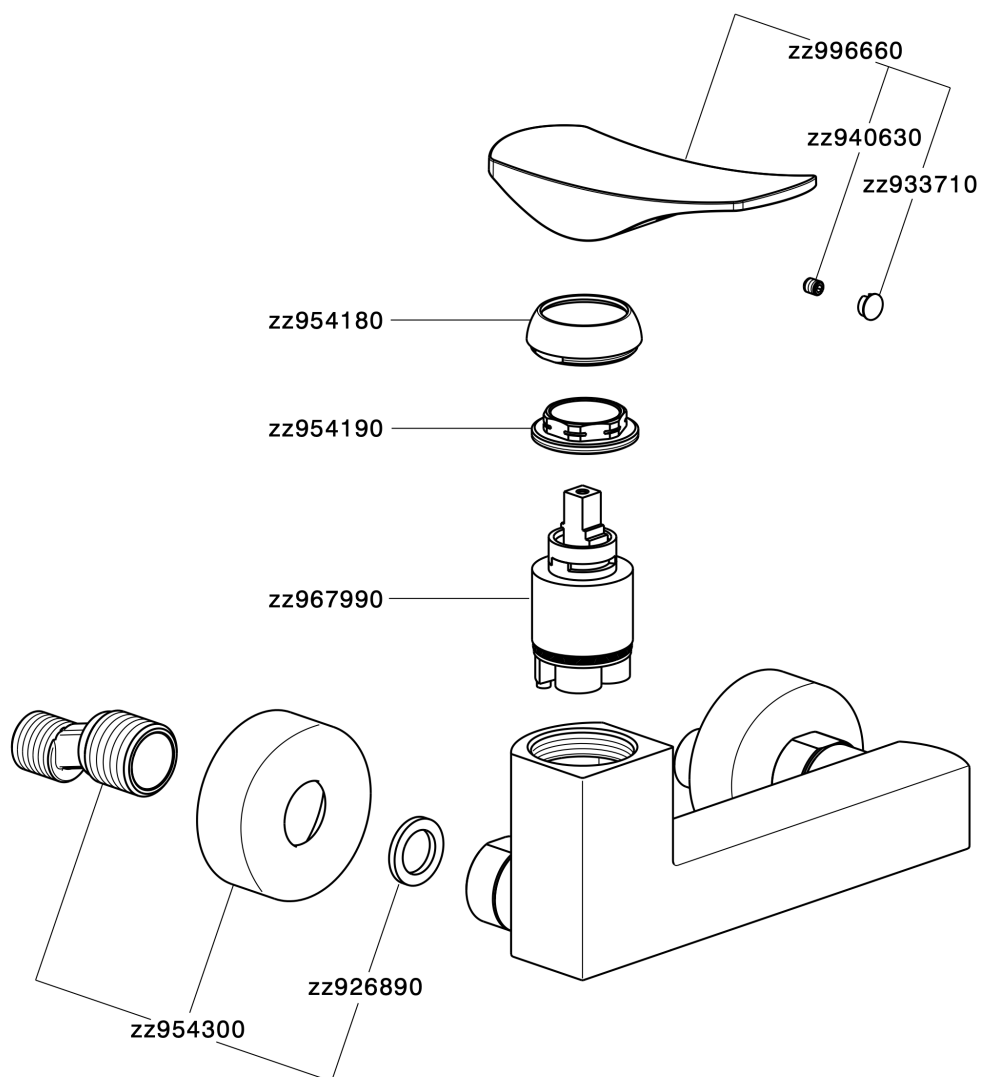

Single lever shower mixer ROADSTER ACCENT_RA000440

MODEL **RA000440**

Single lever shower mixer, without shower set, 1/2" M flexible connection

AVAILABLE FINISHINGS

-  **21** 21 Chrome
-  **2B** 2B Polished Nickel
-  **2F** 2F Brushed Nickel
-  **2Q** 2Q Black Titanium
-  **40** 40 Matt Black
-  **4Q** 4Q Matt White

CHARACTERISTICS

Cartridge Spare Parts **ZZ96799000**

35 mm Cartridge

Single lever shower mixer ROADSTER ACCENT_RA000440

RA000440

<https://en.cisal.it/single-lever-shower-mixer-roadster-accent-ra000440>

2026-06-13