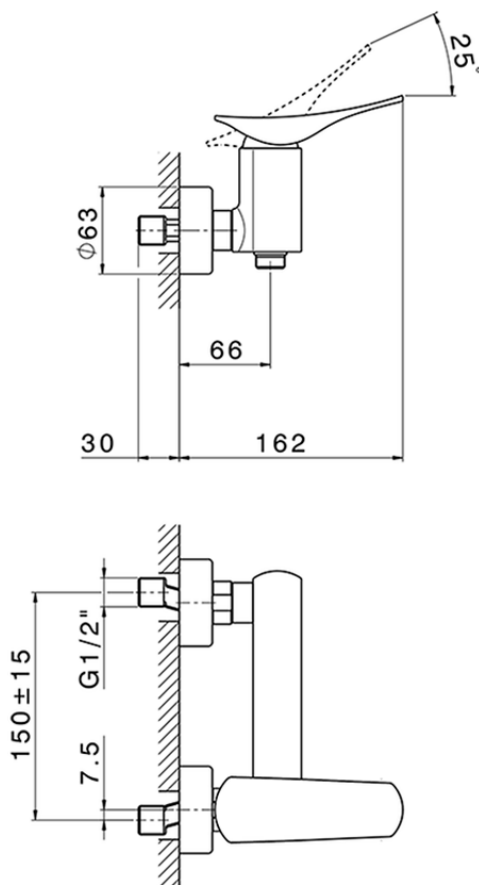

Single lever shower mixer ROADSTER ACCENT_RA000440

RA000440

<https://en.cisal.it/single-lever-shower-mixer-roadster-accent-ra000440>

2026-04-10