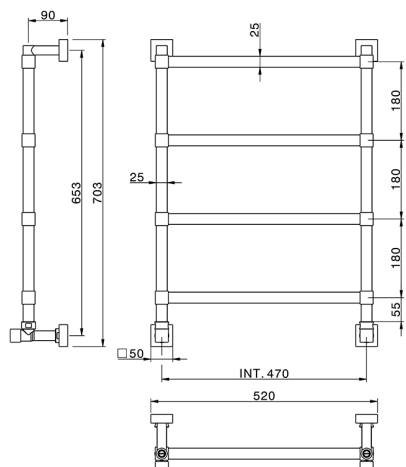

Fixed modular heated towel rail Ø25mm BATHROOM ACCESSORIES_ZA004930

MODEL **ZA004930**

Fixed modular heated towel rail Ø25mm,30X30mm square details,1/2 M with eccentric union,Brass

AVAILABLE FINISHINGS

21 21 Chrome

CHARACTERISTICS

2024-12-22