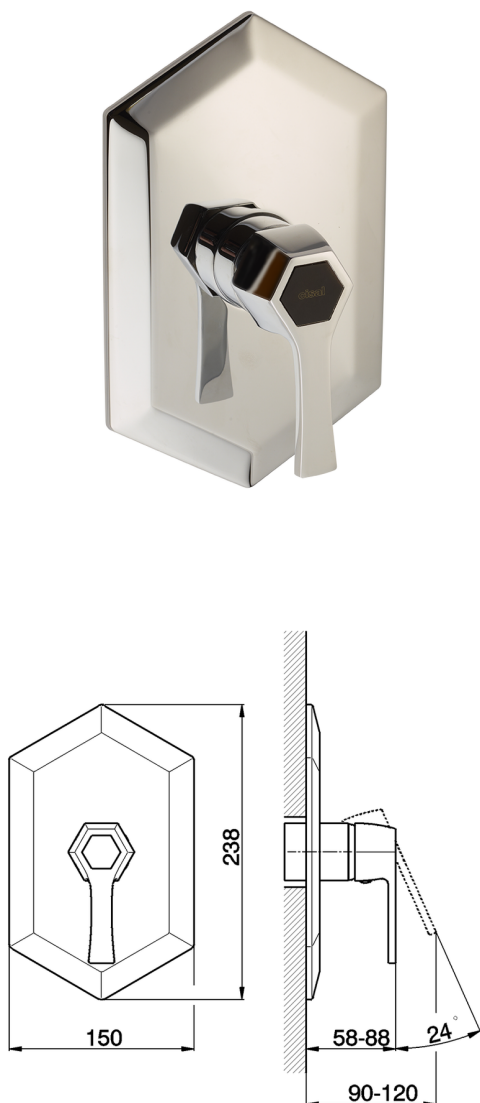

Exposed part for concealed S.L. shower valve **CHERIE_CH003000**

MODEL **CH003000**

Exposed part for concealed S.L. shower valve, without concealed part, for item ZA004310

AVAILABLE FINISHINGS

- 
6T 6T Chrome/Matt Black
- 
7C 7C Gold/Matt Black
- 
7D 7D Polished Nickel/Matt Black
- 
7E 7E Rose Gold/Matt Black

CHARACTERISTICS

Installation **Concealed**
 Required concealed parts **ZA004310**

Exposed part for concealed S.L. shower valve CHERIE_CH003000

CH003000

<https://en.cisal.it/exposed-part-for-concealed-s-l-shower-valve-cherie-ch003000>

Concealed part for single lever shower mixer CONCEALED_ZA004310

MODEL **ZA004310**

Concealed part for single lever shower mixer, with noise reducers, without trim kit

AVAILABLE FINISHINGS

04 04 Without finishing

CHARACTERISTICS

Concealed **1**
 Cartridge Spare Parts **ZZ93196000**
38 mm Cartridge

Piastra/Plate/Plaque/Platte/Placa

2-3mm: XX 22-56 YY 52-86

10mm: XX 15-45 YY 45-75

2026-04-29