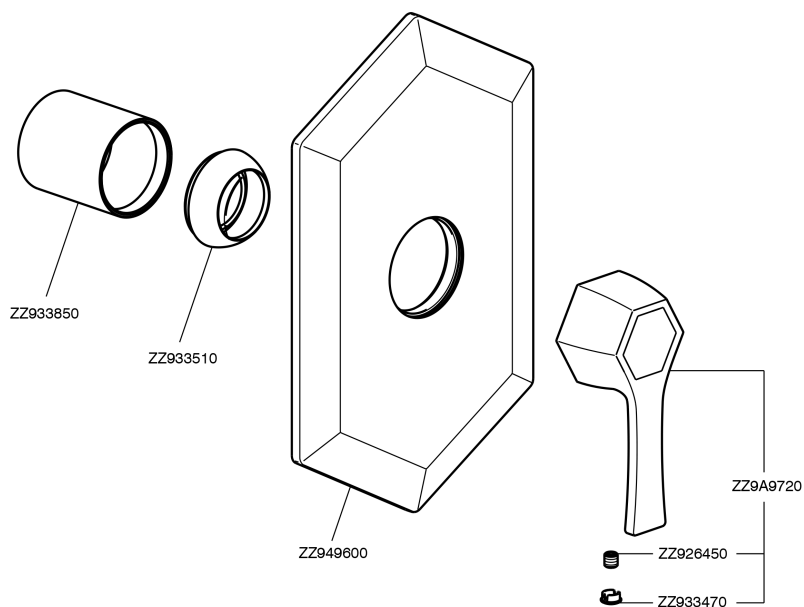

Exposed part for concealed S.L. shower valve **CHERIE_CH003000**

MODEL **CH003000**

Exposed part for concealed S.L. shower valve, without concealed part, for item ZA004310

AVAILABLE FINISHINGS

- 
6T 6T Chrome/Matt Black
- 
7C 7C Gold/Matt Black
- 
7D 7D Polished Nickel/Matt Black
- 
7E 7E Rose Gold/Matt Black

CHARACTERISTICS

Installation **Concealed**
 Required concealed parts **ZA004310**

Exposed part for concealed S.L. shower valve CHERIE_CH003000

CH003000

<https://en.cisal.it/exposed-part-for-concealed-s-l-shower-valve-cherie-ch003000>

Concealed part for single lever shower mixer CONCEALED_ZA004310

MODEL **ZA004310**

Concealed part for single lever shower mixer, with noise reducers, without trim kit

AVAILABLE FINISHINGS

04 04 Without finishing

CHARACTERISTICS

Concealed **1**
 Cartridge Spare Parts **ZZ93196000**
38 mm Cartridge

Piastra/Plate/Plaque/Platte/Placa

2-3mm: XX 22-56 YY 52-86

10mm: XX 15-45 YY 45-75

2026-04-29