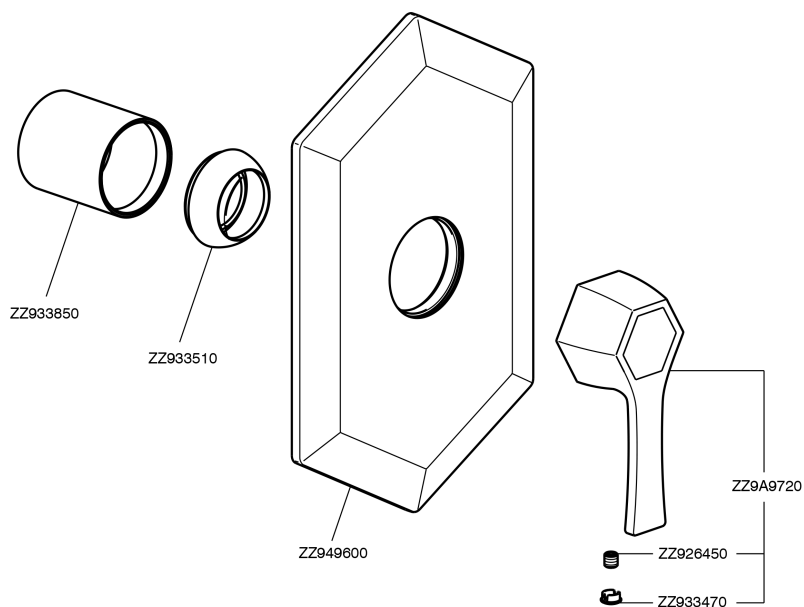

Exposed part for concealed S.L. shower valve **CHERIE_CH003000**

MODEL **CH003000**

Exposed part for concealed S.L. shower valve, without concealed part, for item ZA004310

AVAILABLE FINISHINGS

- 
6T 6T Chrome/Matt Black
- 
7C 7C Gold/Matt Black
- 
7D 7D Polished Nickel/Matt Black
- 
7E 7E Rose Gold/Matt Black

CHARACTERISTICS

Installation **Concealed**
 Required concealed parts **ZA004310**

Exposed part for concealed S.L. shower valve CHERIE_CH003000

CH003000

<https://en.cisal.it/exposed-part-for-concealed-s-l-shower-valve-cherie-ch003000>

Concealed part for single lever shower mixer CONCEALED_ZA004310

MODEL **ZA004310**

Concealed part for single lever shower mixer, with noise reducers, without trim kit

AVAILABLE FINISHINGS

04 04 Without finishing

CHARACTERISTICS

Concealed **1**
 Cartridge Spare Parts **ZZ93196000**
38 mm Cartridge

Piastra/Plate/Plaque/Platte/Placa

2-3mm: XX 22-56 YY 52-86

10mm: XX 15-45 YY 45-75

2026-06-13