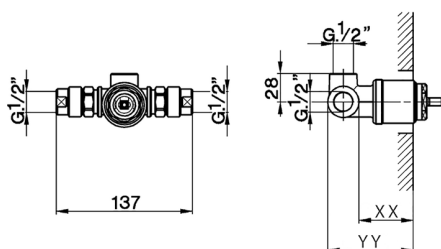

Concealed part for single lever shower mixer CONCEALED_ZA004310

MODEL **ZA004310**

Concealed part for single lever shower mixer, with noise reducers, without trim kit

AVAILABLE FINISHINGS

04 04 Without finishing

CHARACTERISTICS

Concealed **1**
 Cartridge Spare Parts **ZZ93196000**
38 mm Cartridge

Piastra/Plate/Plaque/Platte/Placa

2-3mm: XX 22-56 YY 52-86

10mm: XX 15-45 YY 45-75

2026-06-13