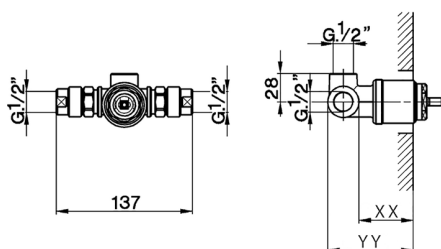

Concealed part for single lever shower mixer CONCEALED_ZA004310

MODEL **ZA004310**

Concealed part for single lever shower mixer, with noise reducers, without trim kit

AVAILABLE FINISHINGS

04 04 Without finishing

CHARACTERISTICS

Concealed **1**
 Cartridge Spare Parts **ZZ93196000**
38 mm Cartridge

Piastra/Plate/Plaque/Platte/Placa

2-3mm: XX 22-56 YY 52-86

10mm: XX 15-45 YY 45-75

2026-04-29