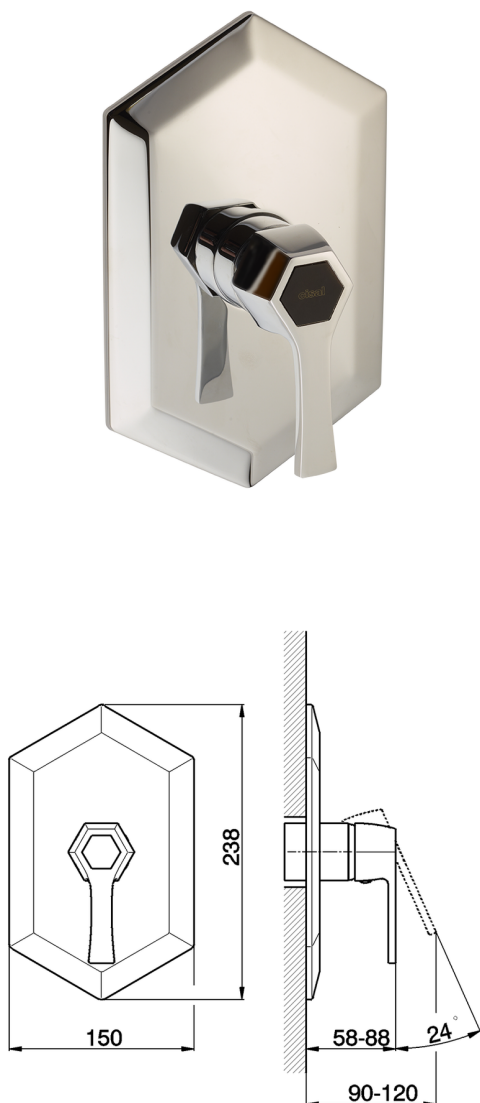

Exposed part for concealed S.L. shower valve **CHERIE_CH003000**

MODEL **CH003000**

Exposed part for concealed S.L. shower valve, without concealed part, for item ZA004310

AVAILABLE FINISHINGS

- 
6T 6T Chrome/Matt Black
- 
7C 7C Gold/Matt Black
- 
7D 7D Polished Nickel/Matt Black
- 
7E 7E Rose Gold/Matt Black

CHARACTERISTICS

Installation **Concealed**
 Required concealed parts **ZA004310**

Exposed part for concealed S.L. shower valve CHERIE_CH003000

CH003000

<https://en.cisal.it/exposed-part-for-concealed-s-l-shower-valve-cherie-ch003000>

Concealed part for single lever shower mixer CONCEALED_ZA004310

MODEL **ZA004310**

Concealed part for single lever shower mixer, with noise reducers, without trim kit

AVAILABLE FINISHINGS

04 04 Without finishing

CHARACTERISTICS

Concealed **1**
 Cartridge Spare Parts **ZZ93196000**
38 mm Cartridge

Piastra/Plate/Plaque/Platte/Placa

2-3mm: XX 22-56 YY 52-86

10mm: XX 15-45 YY 45-75

2026-06-13