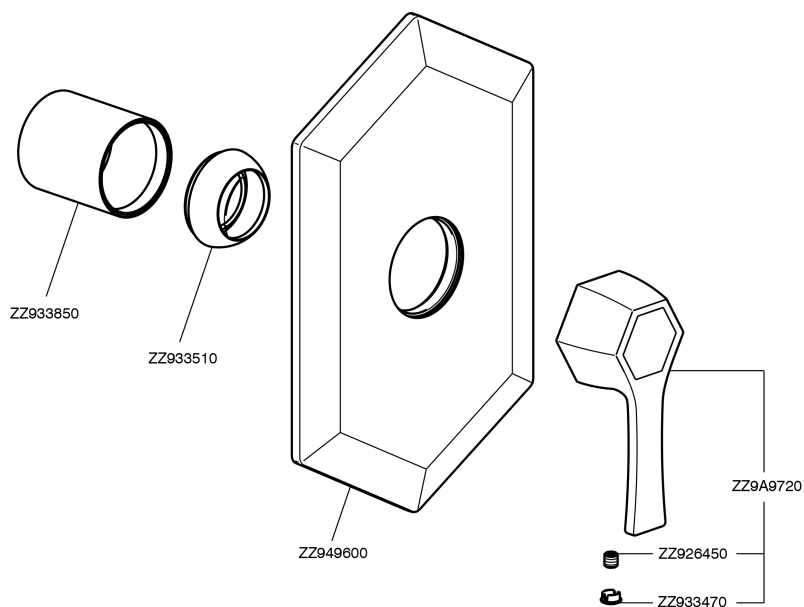

Exposed part for concealed S.L. shower valve **CHERIE_CH003000**

CH003000

<https://en.cisal.it/exposed-part-for-concealed-s-l-shower-valve-cherie-ch003000>

Concealed part for single lever shower mixer CONCEALED_ZA004310

ZA004310

<https://en.cisal.it/concealed-part-for-single-lever-shower-mixer-concealed-za004310>

2026-04-09