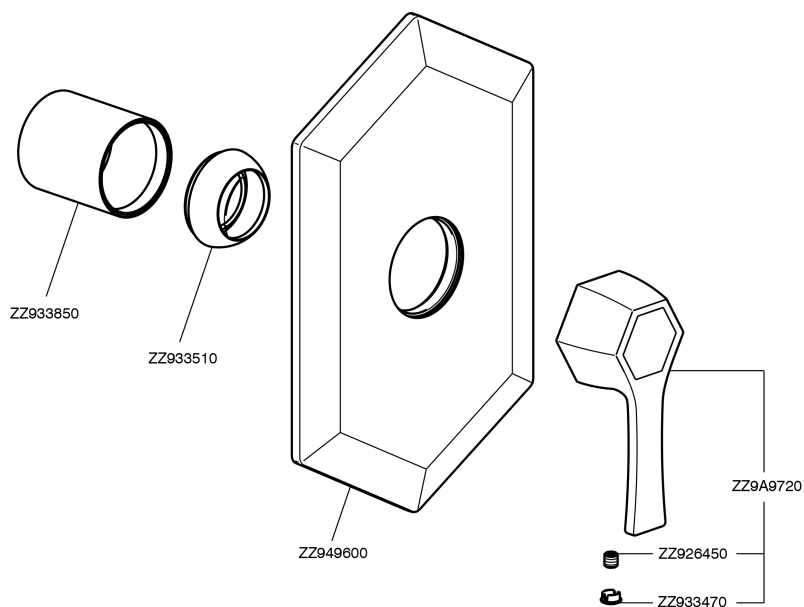

## Exposed part for concealed S.L. shower valve CHERIE\_CH003000

CH003000

<https://en.cisal.it/exposed-part-for-concealed-s-l-shower-valve-cherie-ch003000>

## Concealed part for single lever shower mixer CONCEALED\_ZA004310

ZA004310

<https://en.cisal.it/concealed-part-for-single-lever-shower-mixer-concealed-za004310>

2026-04-29