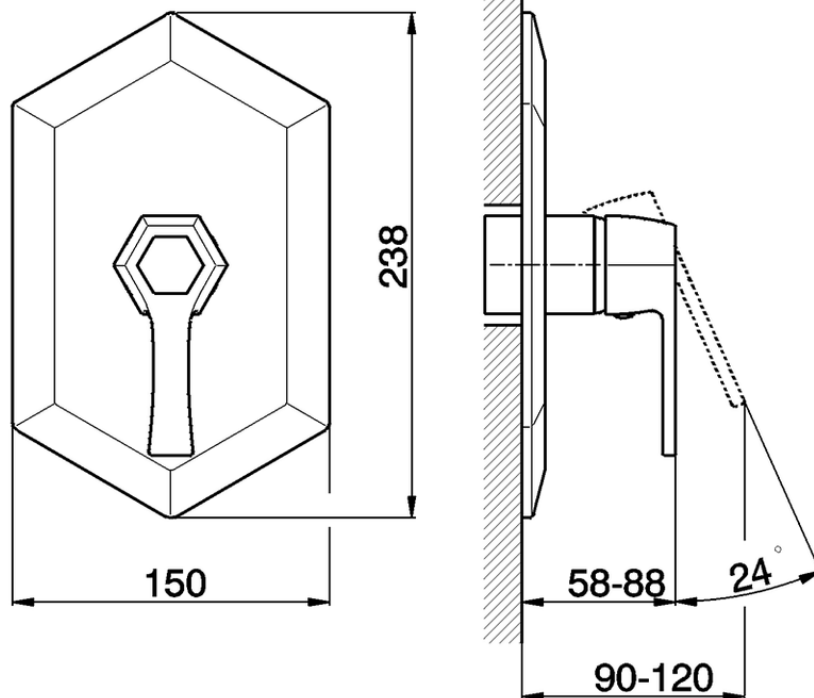

Exposed part for concealed S.L. shower valve CHERIE_CH003000

CH003000

<https://en.cisal.it/exposed-part-for-concealed-s-l-shower-valve-cherie-ch003000>

Piastra/Plate/Plaque/Platte/Placa
 2-3mm: XX 22-56 YY 52-86
 10mm: XX 15-45 YY 45-75

ZA004310

<https://en.cisal.it/concealed-part-for-single-lever-shower-mixer-concealed-za004310>

2026-04-30