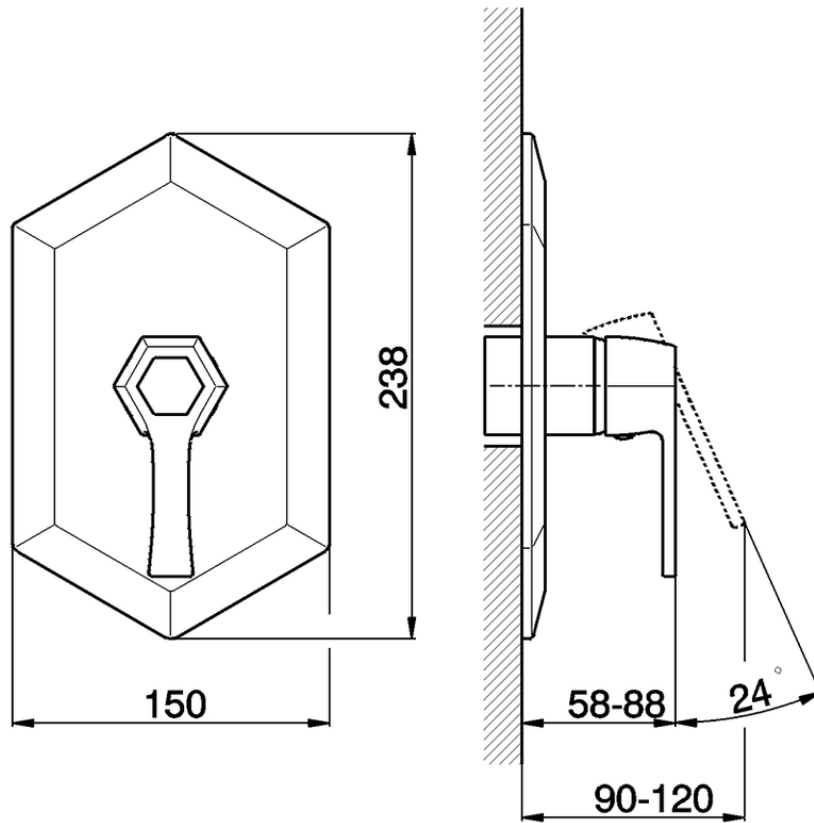

Exposed part for concealed S.L. shower valve CHERIE_CH003000

CH003000

<https://en.cisal.it/exposed-part-for-concealed-s-l-shower-valve-cherie-ch003000>

Piastra/Plate/Plaque/Platte/Placa
 2-3mm: XX 22-56 YY 52-86
 10mm: XX 15-45 YY 45-75

ZA004310

<https://en.cisal.it/concealed-part-for-single-lever-shower-mixer-concealed-za004310>

2026-04-09