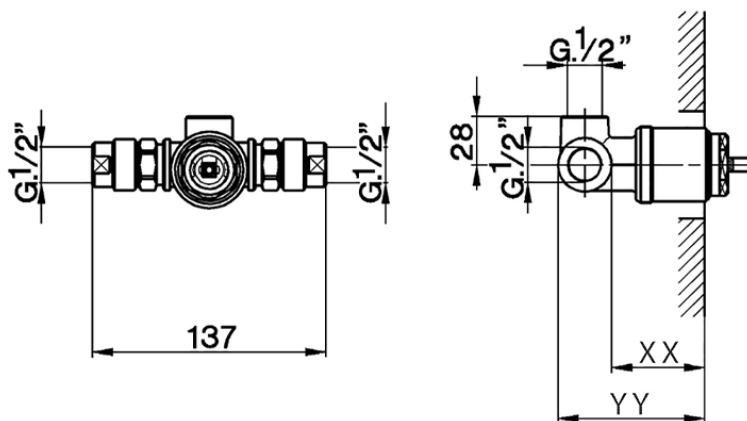

Exposed part for concealed S.L. shower valve CHERIE_CH003000

CH003000

<https://en.cisal.it/exposed-part-for-concealed-s-l-shower-valve-cherie-ch003000>

Piastra/Plate/Plaque/Platte/Placa
 2-3mm: XX 22-56 YY 52-86
 10mm: XX 15-45 YY 45-75

ZA004310

<https://en.cisal.it/concealed-part-for-single-lever-shower-mixer-concealed-za004310>

2026-04-09