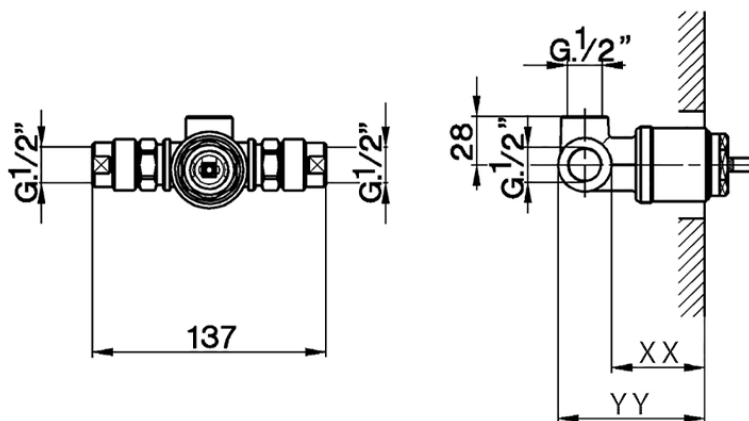

Exposed part for concealed S.L. shower valve CHERIE_CH003000

CH003000

<https://en.cisal.it/exposed-part-for-concealed-s-l-shower-valve-cherie-ch003000>

Piastra/Plate/Plaque/Platte/Placa
 2-3mm: XX 22-56 YY 52-86
 10mm: XX 15-45 YY 45-75

ZA004310

<https://en.cisal.it/concealed-part-for-single-lever-shower-mixer-concealed-za004310>

2026-04-30