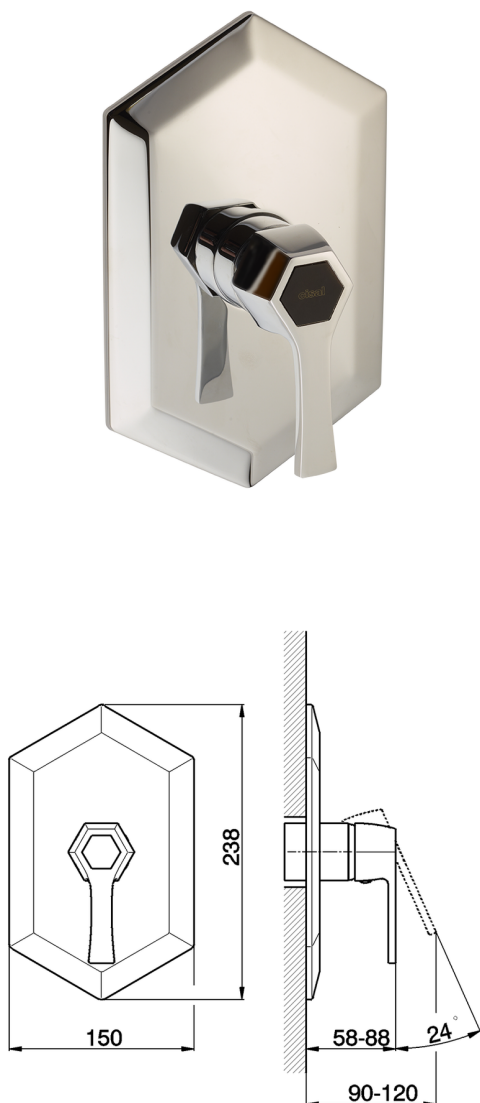

## Exposed part for concealed S.L. shower valve **CHERIE\_CH003000**

MODEL **CH003000**

Exposed part for concealed S.L. shower valve, without concealed part, for item ZA004310

### CHARACTERISTICS

Installation **Concealed**  
 Required concealed parts **ZA004310**

## Concealed part for single lever shower mixer CONCEALED\_ZA004310

MODEL **ZA004310**

Concealed part for single lever shower mixer, with noise reducers, without trim kit

AVAILABLE FINISHINGS

CHARACTERISTICS

Concealed **1**  
 Cartridge Spare Parts **ZZ93196000**  
**38 mm Cartridge**

Piastra/Plate/Plaque/Platte/Placa

2-3mm: XX 22-56 YY 52-86

10mm: XX 15-45 YY 45-75

2026-06-13