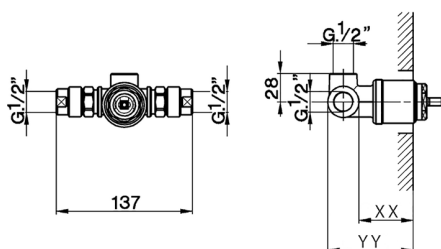

## Concealed part for single lever shower mixer CONCEALED\_ZA004310

MODEL **ZA004310**

Concealed part for single lever shower mixer, with noise reducers, without trim kit

AVAILABLE FINISHINGS

CHARACTERISTICS

Concealed **1**  
 Cartridge Spare Parts **ZZ93196000**  
**38 mm Cartridge**

Piastra/Plate/Plaque/Platte/Placa

2-3mm: XX 22-56 YY 52-86

10mm: XX 15-45 YY 45-75

2026-06-13