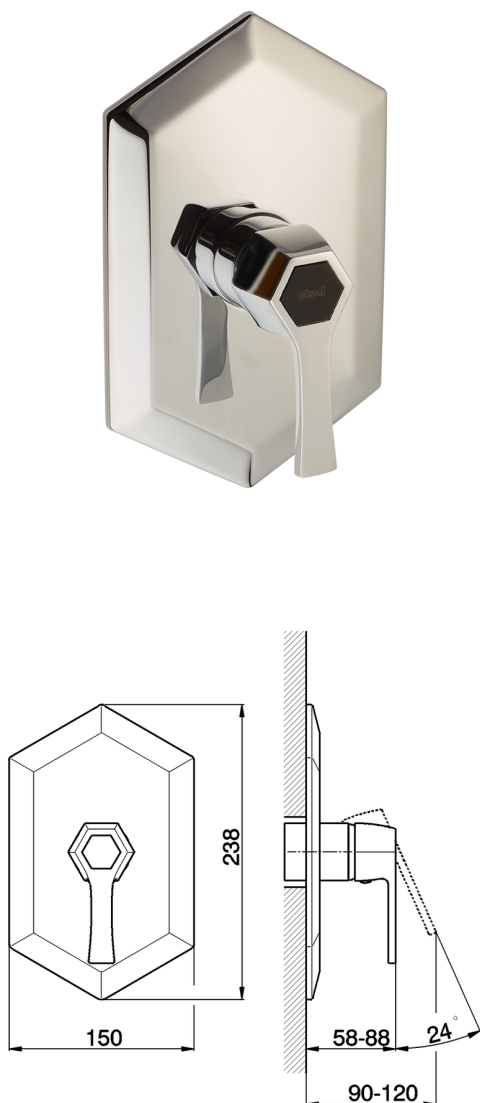

Exposed part for concealed S.L. shower valve **CHERIE_CH003000**

MODEL **CH003000**

Exposed part for concealed S.L. shower valve, without concealed part, for item ZA004310

AVAILABLE FINISHINGS

- 
6T 6T Chrome/Matt Black
- 
7C 7C Gold/Matt Black
- 
7D 7D Polished Nickel/Matt Black
- 
7E 7E Rose Gold/Matt Black

CHARACTERISTICS

Installation **Concealed**
 Required concealed parts **ZA004310**

Exposed part for concealed S.L. shower valve CHERIE_CH003000

CH003000

<https://en.cisal.it/exposed-part-for-concealed-s-l-shower-valve-cherie-ch003000>

Concealed part for single lever shower mixer CONCEALED_ZA004310

MODEL **ZA004310**

Concealed part for single lever shower mixer, with noise reducers, without trim kit

AVAILABLE FINISHINGS

04 04 Without finishing

CHARACTERISTICS

Concealed **1**
 Cartridge Spare Parts **ZZ93196000**
38 mm Cartridge

Piastra/Plate/Plaque/Platte/Placa

2-3mm: XX 22-56 YY 52-86

10mm: XX 15-45 YY 45-75

2026-04-30