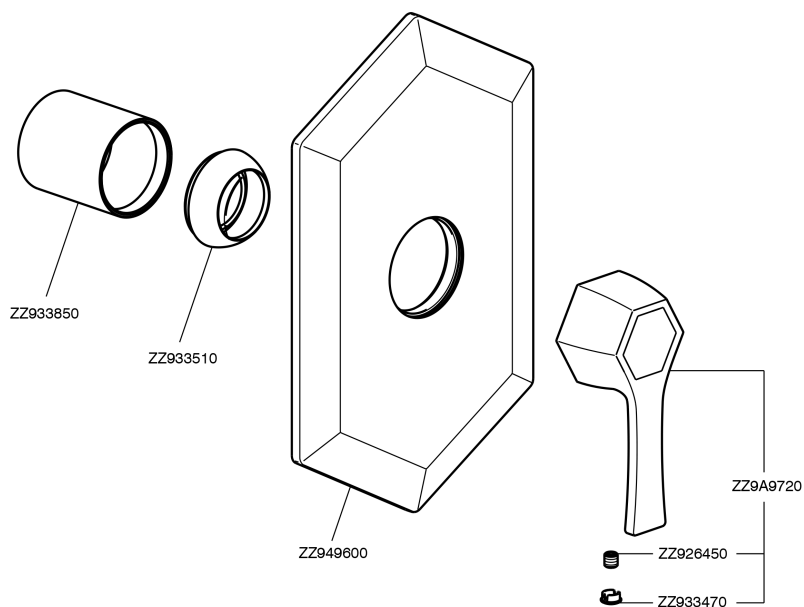

Exposed part for concealed S.L. shower valve CHERIE_CH003000

CH003000

<https://en.cisal.it/exposed-part-for-concealed-s-l-shower-valve-cherie-ch003000>