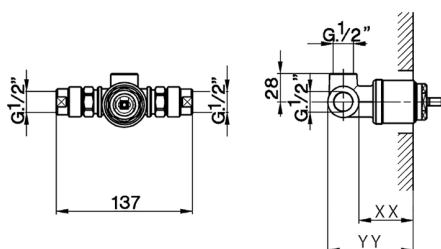

Concealed part for single lever shower mixer CONCEALED_ZA004310

MODEL **ZA004310**

Concealed part for single lever shower mixer, with noise reducers, without trim kit

AVAILABLE FINISHINGS

04 04 Without finishing

CHARACTERISTICS

Concealed **1**
 Cartridge Spare Parts **ZZ93196000**
38 mm Cartridge

Piastra/Plate/Plaque/Platte/Placa

2-3mm: XX 22-56 YY 52-86

10mm: XX 15-45 YY 45-75

2026-04-30