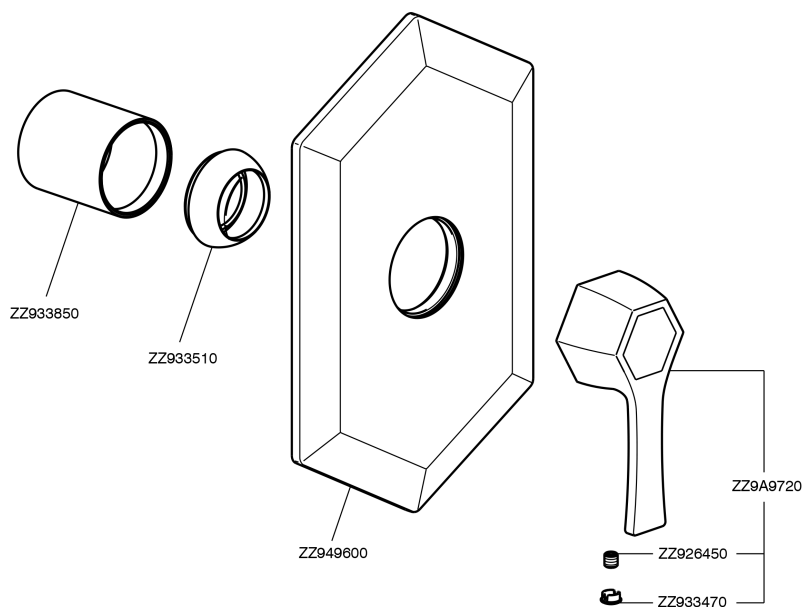

Exposed part for concealed S.L. shower valve **CHERIE_CH003000**

MODEL **CH003000**

Exposed part for concealed S.L. shower valve, without concealed part, for item ZA004310

AVAILABLE FINISHINGS

- 
6T 6T Chrome/Matt Black
- 
7C 7C Gold/Matt Black
- 
7D 7D Polished Nickel/Matt Black
- 
7E 7E Rose Gold/Matt Black

CHARACTERISTICS

Installation **Concealed**
 Required concealed parts **ZA004310**

Exposed part for concealed S.L. shower valve CHERIE_CH003000

CH003000

<https://en.cisal.it/exposed-part-for-concealed-s-l-shower-valve-cherie-ch003000>

Concealed part for single lever shower mixer CONCEALED_ZA004310

MODEL **ZA004310**

Concealed part for single lever shower mixer, with noise reducers, without trim kit

AVAILABLE FINISHINGS

04 04 Without finishing

CHARACTERISTICS

Concealed **1**
 Cartridge Spare Parts **ZZ93196000**
38 mm Cartridge

Piastra/Plate/Plaque/Platte/Placa

2-3mm: XX 22-56 YY 52-86

10mm: XX 15-45 YY 45-75

2026-04-30