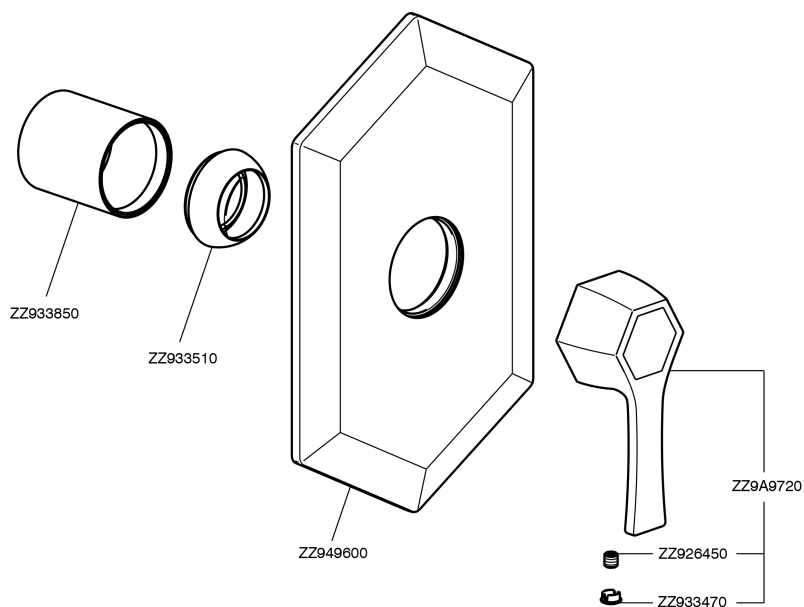

Exposed part for concealed S.L. shower valve CHERIE_CH003000

CH003000

<https://en.cisal.it/exposed-part-for-concealed-s-l-shower-valve-cherie-ch003000>

Concealed part for single lever shower mixer CONCEALED_ZA004310

ZA004310

<https://en.cisal.it/concealed-part-for-single-lever-shower-mixer-concealed-za004310>

2026-06-13