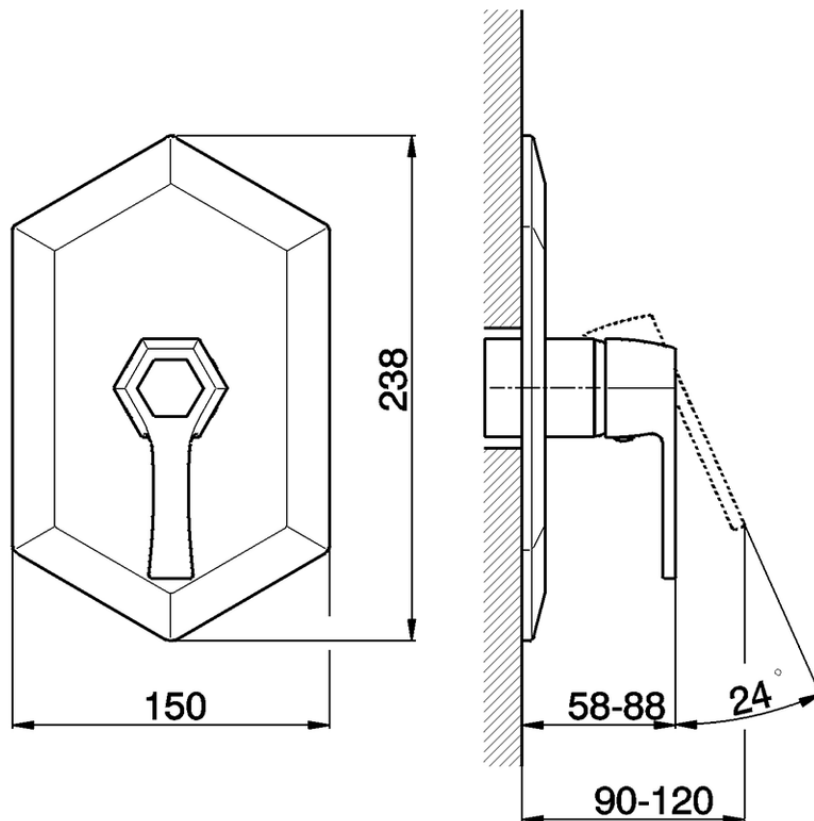

## Exposed part for concealed S.L. shower valve CHERIE\_CH003000

CH003000

<https://en.cisal.it/exposed-part-for-concealed-s-l-shower-valve-cherie-ch003000>

Piastra/Plate/Plaque/Platte/Placa  
 2-3mm: XX 22-56 YY 52-86  
 10mm: XX 15-45 YY 45-75

ZA004310

<https://en.cisal.it/concealed-part-for-single-lever-shower-mixer-concealed-za004310>

2026-04-30