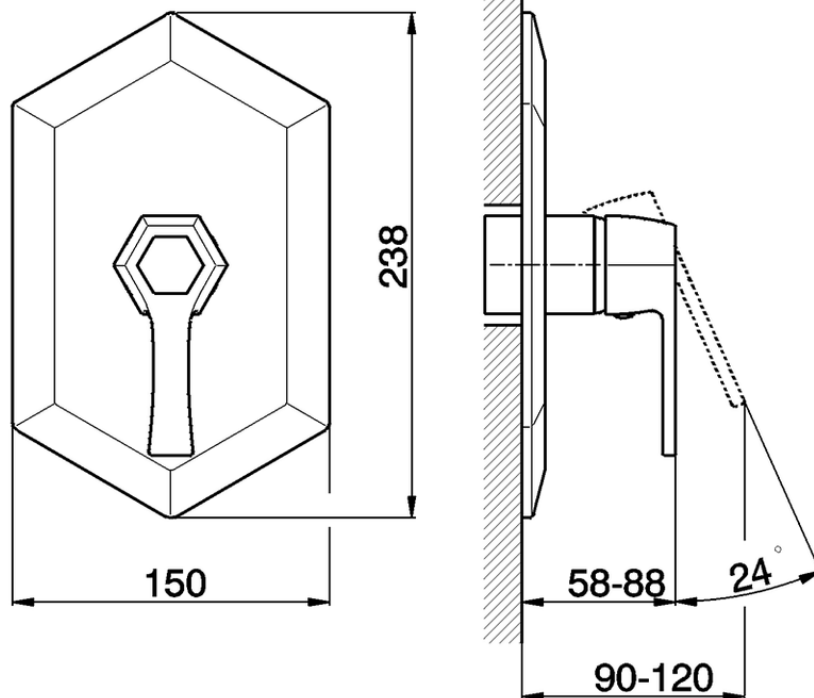

Exposed part for concealed S.L. shower valve CHERIE_CH003000

CH003000

<https://en.cisal.it/exposed-part-for-concealed-s-l-shower-valve-cherie-ch003000>

Piastra/Plate/Plaque/Platte/Placa
 2-3mm: XX 22-56 YY 52-86
 10mm: XX 15-45 YY 45-75

ZA004310

<https://en.cisal.it/concealed-part-for-single-lever-shower-mixer-concealed-za004310>

2026-06-14