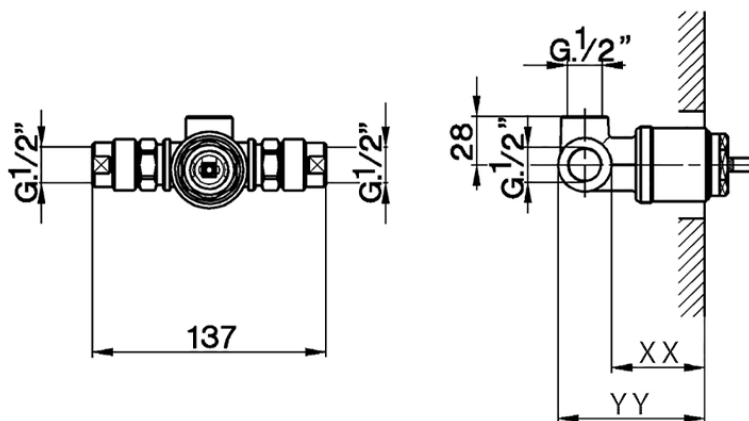

## Exposed part for concealed S.L. shower valve CHERIE\_CH003000

CH003000

<https://en.cisal.it/exposed-part-for-concealed-s-l-shower-valve-cherie-ch003000>

Piastra/Plate/Plaque/Platte/Placa  
 2-3mm: XX 22-56 YY 52-86  
 10mm: XX 15-45 YY 45-75

ZA004310

<https://en.cisal.it/concealed-part-for-single-lever-shower-mixer-concealed-za004310>

2026-04-30