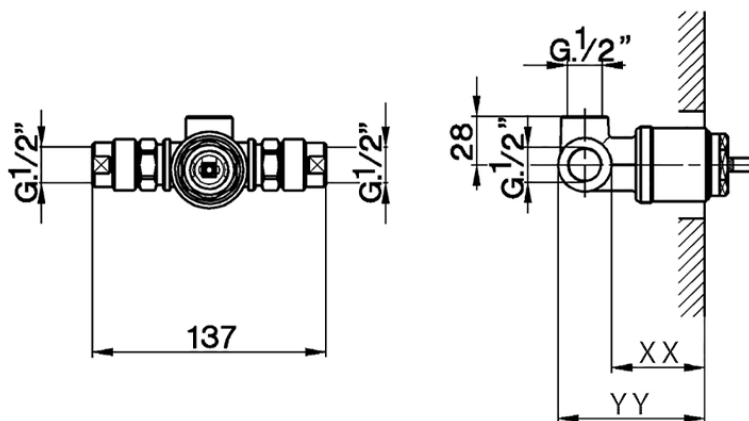

Exposed part for concealed S.L. shower valve CHERIE_CH003000

CH003000

<https://en.cisal.it/exposed-part-for-concealed-s-l-shower-valve-cherie-ch003000>

Piastra/Plate/Plaque/Platte/Placa
 2-3mm: XX 22-56 YY 52-86
 10mm: XX 15-45 YY 45-75

ZA004310

<https://en.cisal.it/concealed-part-for-single-lever-shower-mixer-concealed-za004310>

2026-06-14