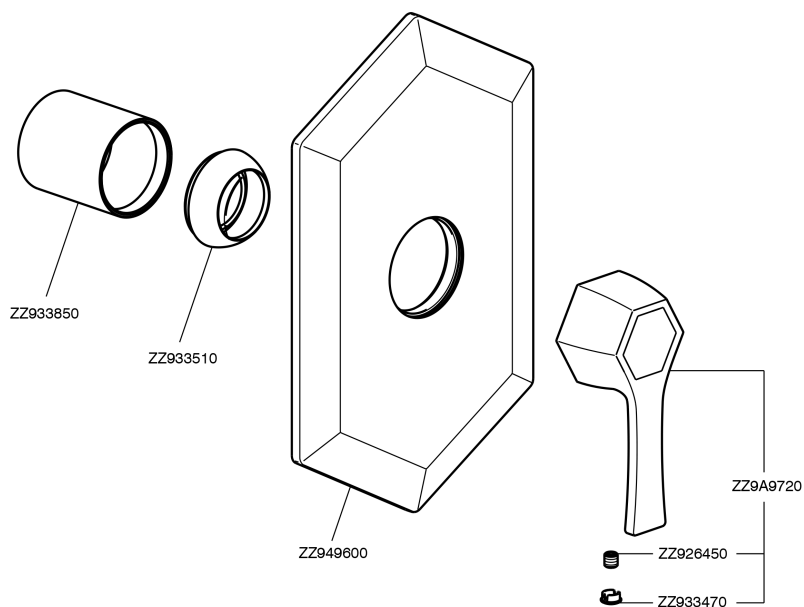

Exposed part for concealed S.L. shower valve **CHERIE_CH003000**

MODEL **CH003000**

Exposed part for concealed S.L. shower valve, without concealed part, for item ZA004310

AVAILABLE FINISHINGS

- 
6T 6T Chrome/Matt Black
- 
7C 7C Gold/Matt Black
- 
7D 7D Polished Nickel/Matt Black
- 
7E 7E Rose Gold/Matt Black

CHARACTERISTICS

Installation **Concealed**
 Required concealed parts **ZA004310**

Exposed part for concealed S.L. shower valve CHERIE_CH003000

CH003000

<https://en.cisal.it/exposed-part-for-concealed-s-l-shower-valve-cherie-ch003000>

Concealed part for single lever shower mixer CONCEALED_ZA004310

MODEL **ZA004310**

Concealed part for single lever shower mixer, with noise reducers, without trim kit

AVAILABLE FINISHINGS

04 04 Without finishing

CHARACTERISTICS

Concealed **1**
 Cartridge Spare Parts **ZZ93196000**
38 mm Cartridge

Piastra/Plate/Plaque/Platte/Placa

2-3mm: XX 22-56 YY 52-86

10mm: XX 15-45 YY 45-75

2026-04-09