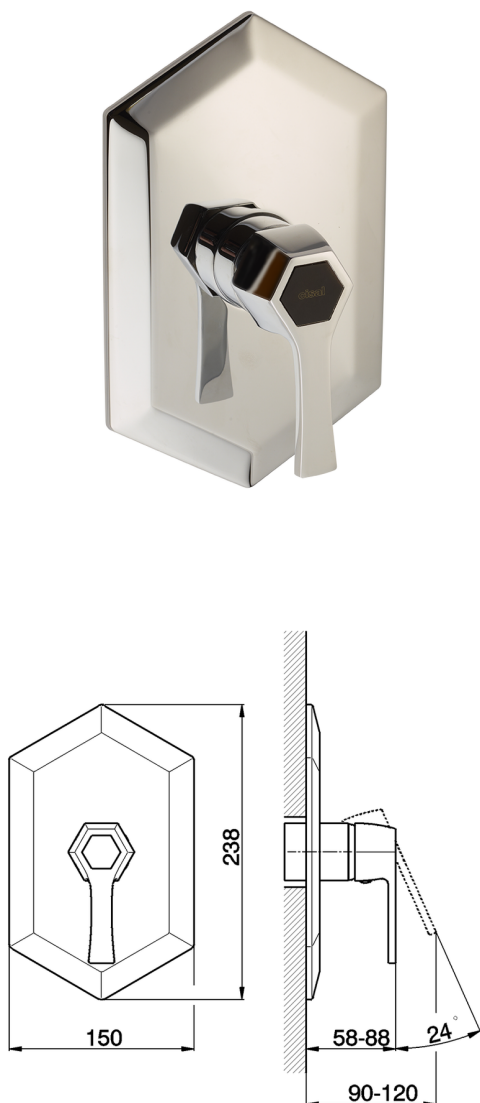

Exposed part for concealed S.L. shower valve **CHERIE_CH003000**

MODEL **CH003000**

Exposed part for concealed S.L. shower valve, without concealed part, for item ZA004310

AVAILABLE FINISHINGS

- 
6T 6T Chrome/Matt Black
- 
7C 7C Gold/Matt Black
- 
7D 7D Polished Nickel/Matt Black
- 
7E 7E Rose Gold/Matt Black

CHARACTERISTICS

Installation **Concealed**
 Required concealed parts **ZA004310**

Exposed part for concealed S.L. shower valve CHERIE_CH003000

CH003000

<https://en.cisal.it/exposed-part-for-concealed-s-l-shower-valve-cherie-ch003000>

Concealed part for single lever shower mixer CONCEALED_ZA004310

MODEL **ZA004310**

Concealed part for single lever shower mixer, with noise reducers, without trim kit

AVAILABLE FINISHINGS

CHARACTERISTICS

Concealed **1**
 Cartridge Spare Parts **ZZ93196000**
38 mm Cartridge

Piastra/Plate/Plaque/Platte/Placa

2-3mm: XX 22-56 YY 52-86

10mm: XX 15-45 YY 45-75

2026-04-30