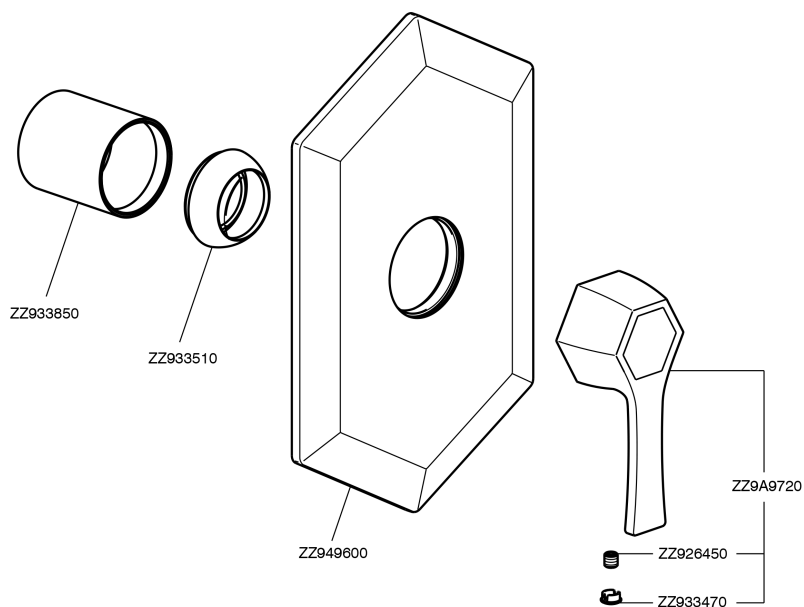

Exposed part for concealed S.L. shower valve **CHERIE_CH003000**

MODEL **CH003000**

Exposed part for concealed S.L. shower valve, without concealed part, for item ZA004310

AVAILABLE FINISHINGS

- 
6T 6T Chrome/Matt Black
- 
7C 7C Gold/Matt Black
- 
7D 7D Polished Nickel/Matt Black
- 
7E 7E Rose Gold/Matt Black

CHARACTERISTICS

Installation **Concealed**
 Required concealed parts **ZA004310**

Exposed part for concealed S.L. shower valve CHERIE_CH003000

CH003000

<https://en.cisal.it/exposed-part-for-concealed-s-l-shower-valve-cherie-ch003000>

Concealed part for single lever shower mixer CONCEALED_ZA004310

MODEL **ZA004310**

Concealed part for single lever shower mixer, with noise reducers, without trim kit

AVAILABLE FINISHINGS

CHARACTERISTICS

Concealed **1**
 Cartridge Spare Parts **ZZ93196000**
38 mm Cartridge

Piastra/Plate/Plaque/Platte/Placa

2-3mm: XX 22-56 YY 52-86

10mm: XX 15-45 YY 45-75

2026-04-30