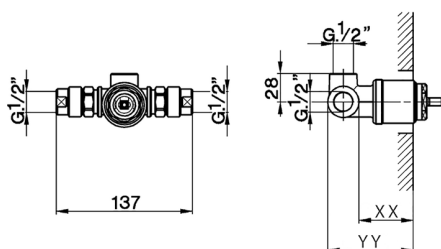

Concealed part for single lever shower mixer CONCEALED_ZA004310

MODEL **ZA004310**

Concealed part for single lever shower mixer, with noise reducers, without trim kit

AVAILABLE FINISHINGS

04 04 Without finishing

CHARACTERISTICS

Concealed **1**
 Cartridge Spare Parts **ZZ93196000**
38 mm Cartridge

Piastra/Plate/Plaque/Platte/Placa

2-3mm: XX 22-56 YY 52-86

10mm: XX 15-45 YY 45-75

2026-04-09