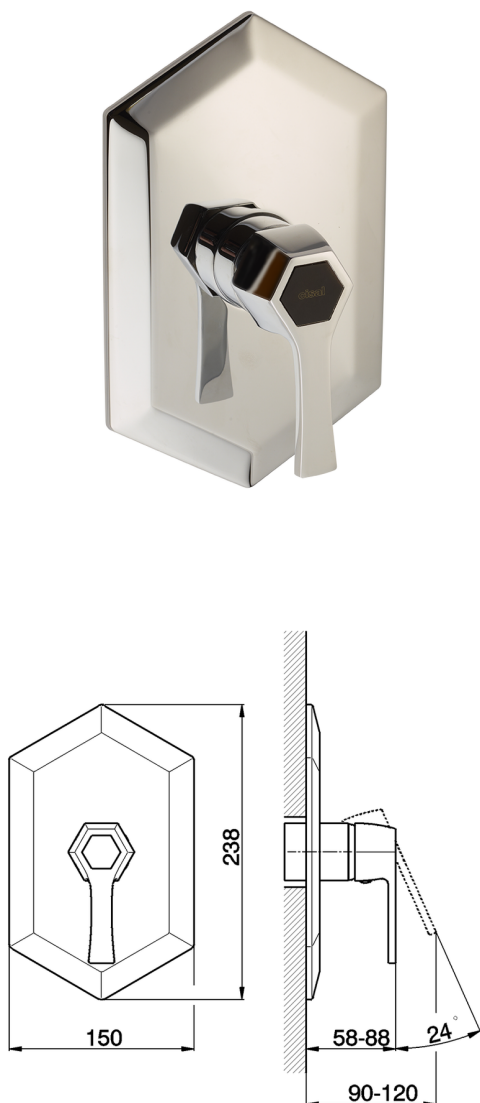

Exposed part for concealed S.L. shower valve **CHERIE_CH003000**

MODEL **CH003000**

Exposed part for concealed S.L. shower valve, without concealed part, for item ZA004310

AVAILABLE FINISHINGS

- 
6T 6T Chrome/Matt Black
- 
7C 7C Gold/Matt Black
- 
7D 7D Polished Nickel/Matt Black
- 
7E 7E Rose Gold/Matt Black

CHARACTERISTICS

Installation **Concealed**
 Required concealed parts **ZA004310**

Exposed part for concealed S.L. shower valve CHERIE_CH003000

CH003000

<https://en.cisal.it/exposed-part-for-concealed-s-l-shower-valve-cherie-ch003000>

Concealed part for single lever shower mixer CONCEALED_ZA004310

MODEL **ZA004310**

Concealed part for single lever shower mixer, with noise reducers, without trim kit

AVAILABLE FINISHINGS

04 04 Without finishing

CHARACTERISTICS

Concealed **1**
 Cartridge Spare Parts **ZZ93196000**
38 mm Cartridge

Piastra/Plate/Plaque/Platte/Placa

2-3mm: XX 22-56 YY 52-86

10mm: XX 15-45 YY 45-75

2026-04-09