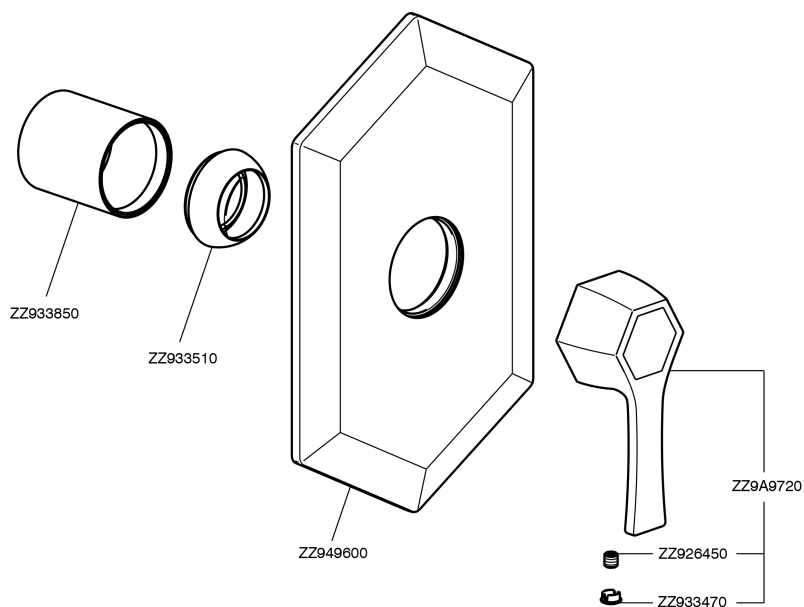

Exposed part for concealed S.L. shower valve CHERIE_CH003000

CH003000

<https://en.cisal.it/exposed-part-for-concealed-s-l-shower-valve-cherie-ch003000>

Concealed part for single lever shower mixer CONCEALED_ZA004310

ZA004310

<https://en.cisal.it/concealed-part-for-single-lever-shower-mixer-concealed-za004310>

2026-04-30