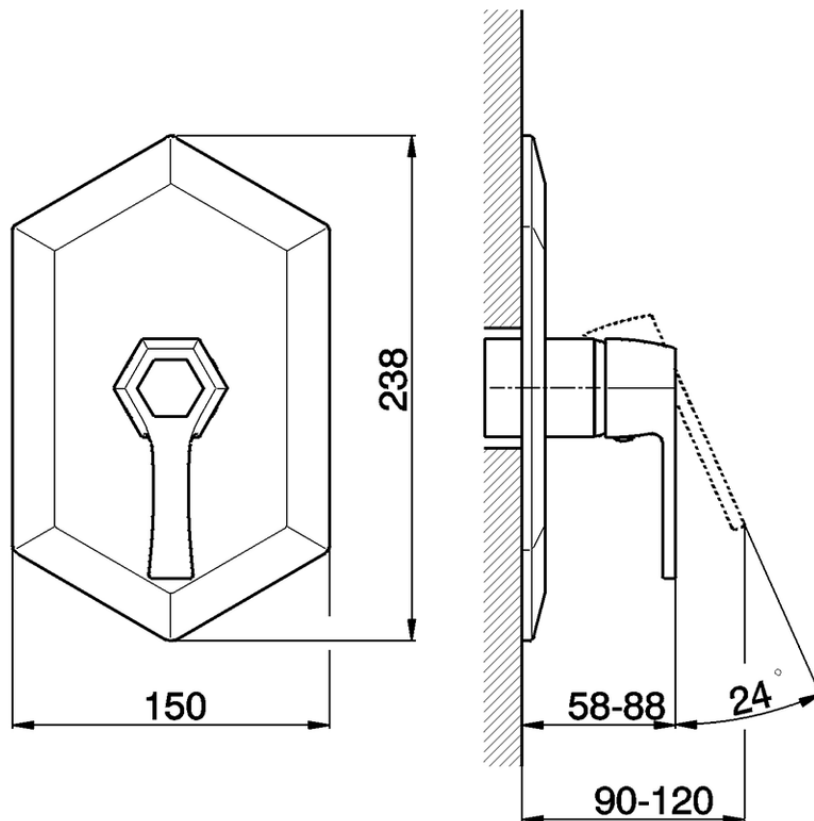

Exposed part for concealed S.L. shower valve CHERIE_CH003000

CH003000

<https://en.cisal.it/exposed-part-for-concealed-s-l-shower-valve-cherie-ch003000>

Piastra/Plate/Plaque/Platte/Placa

2-3mm: XX 22-56 YY 52-86

10mm: XX 15-45 YY 45-75

ZA004310

<https://en.cisal.it/concealed-part-for-single-lever-shower-mixer-concealed-za004310>

2026-06-13