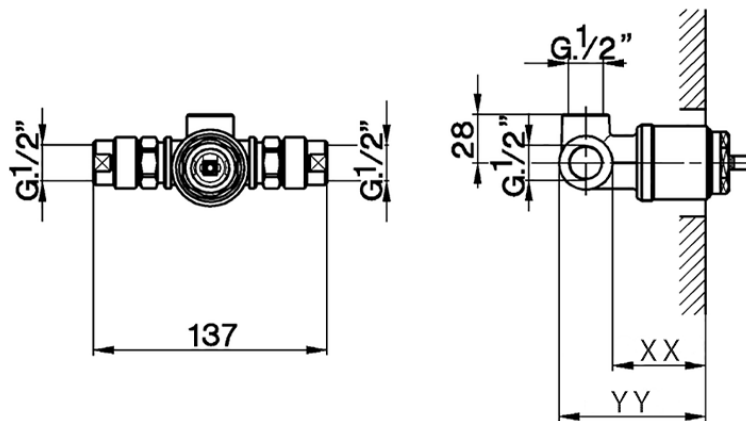

Exposed part for concealed S.L. shower valve CHERIE_CH003000

CH003000

<https://en.cisal.it/exposed-part-for-concealed-s-l-shower-valve-cherie-ch003000>

Piastra/Plate/Plaque/Platte/Placa

2-3mm: XX 22-56 YY 52-86

10mm: XX 15-45 YY 45-75

ZA004310

<https://en.cisal.it/concealed-part-for-single-lever-shower-mixer-concealed-za004310>

2026-06-13