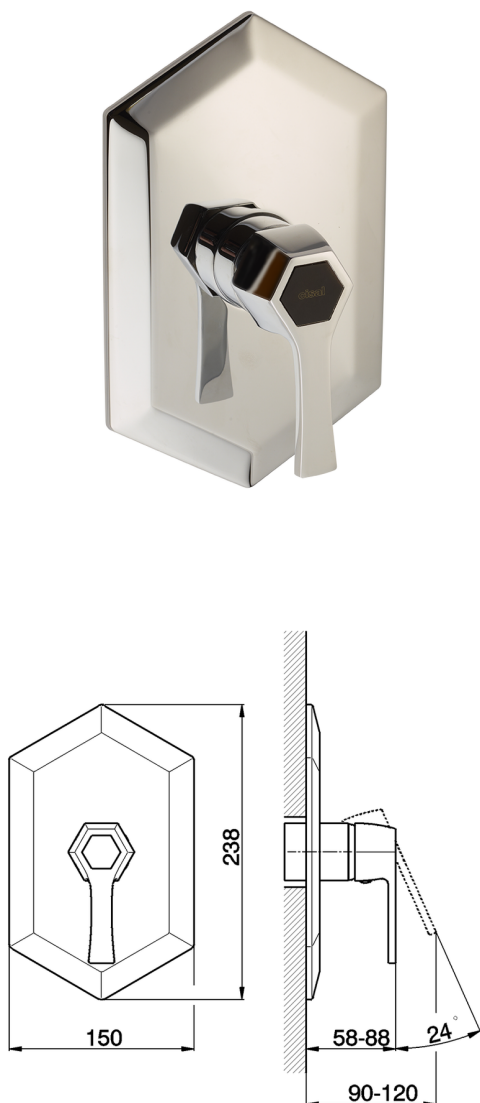

Exposed part for concealed S.L. shower valve **CHERIE_CH003000**

MODEL **CH003000**

Exposed part for concealed S.L. shower valve, without concealed part, for item ZA004310

AVAILABLE FINISHINGS

- 
6T 6T Chrome/Matt Black
- 
7C 7C Gold/Matt Black
- 
7D 7D Polished Nickel/Matt Black
- 
7E 7E Rose Gold/Matt Black

CHARACTERISTICS

Installation **Concealed**
 Required concealed parts **ZA004310**

Exposed part for concealed S.L. shower valve CHERIE_CH003000

CH003000

<https://en.cisal.it/exposed-part-for-concealed-s-l-shower-valve-cherie-ch003000>

Concealed part for single lever shower mixer CONCEALED_ZA004310

MODEL **ZA004310**

Concealed part for single lever shower mixer, with noise reducers, without trim kit

AVAILABLE FINISHINGS

04 04 Without finishing

CHARACTERISTICS

Concealed **1**
 Cartridge Spare Parts **ZZ93196000**
38 mm Cartridge

Piastra/Plate/Plaque/Platte/Placa

2-3mm: XX 22-56 YY 52-86

10mm: XX 15-45 YY 45-75

2026-06-14