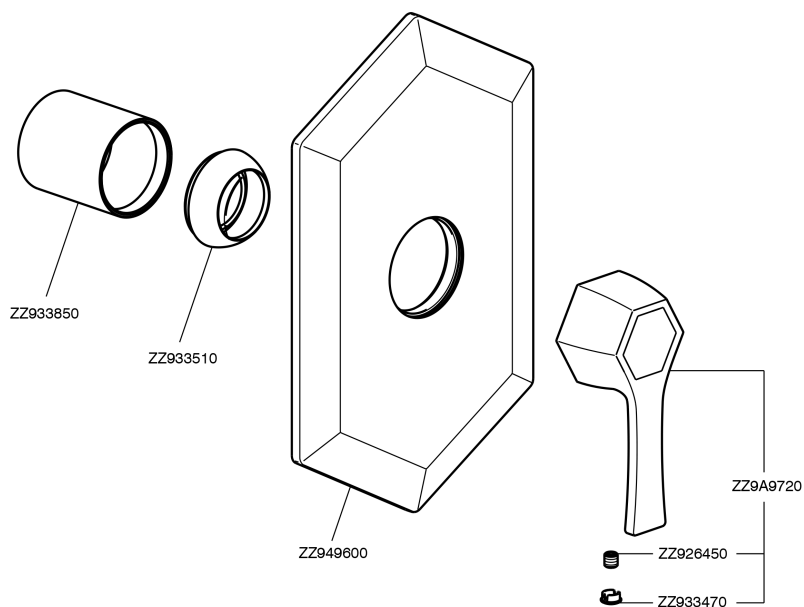

Exposed part for concealed S.L. shower valve **CHERIE_CH003000**

MODEL **CH003000**

Exposed part for concealed S.L. shower valve, without concealed part, for item ZA004310

AVAILABLE FINISHINGS

- 
6T 6T Chrome/Matt Black
- 
7C 7C Gold/Matt Black
- 
7D 7D Polished Nickel/Matt Black
- 
7E 7E Rose Gold/Matt Black

CHARACTERISTICS

Installation **Concealed**
 Required concealed parts **ZA004310**

Exposed part for concealed S.L. shower valve CHERIE_CH003000

CH003000

<https://en.cisal.it/exposed-part-for-concealed-s-l-shower-valve-cherie-ch003000>

Concealed part for single lever shower mixer CONCEALED_ZA004310

MODEL **ZA004310**

Concealed part for single lever shower mixer, with noise reducers, without trim kit

AVAILABLE FINISHINGS

04 04 Without finishing

CHARACTERISTICS

Concealed **1**
 Cartridge Spare Parts **ZZ93196000**
38 mm Cartridge

Piastra/Plate/Plaque/Platte/Placa

2-3mm: XX 22-56 YY 52-86

10mm: XX 15-45 YY 45-75

2026-06-14