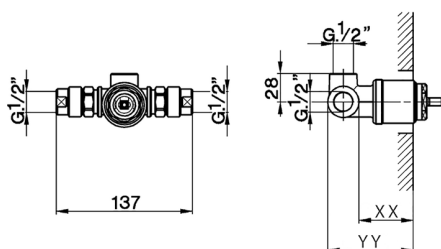

Concealed part for single lever shower mixer CONCEALED_ZA004310

MODEL **ZA004310**

Concealed part for single lever shower mixer, with noise reducers, without trim kit

AVAILABLE FINISHINGS

04 04 Without finishing

CHARACTERISTICS

Concealed **1**
 Cartridge Spare Parts **ZZ93196000**
38 mm Cartridge

Piastra/Plate/Plaque/Platte/Placa

2-3mm: XX 22-56 YY 52-86

10mm: XX 15-45 YY 45-75

2026-06-14