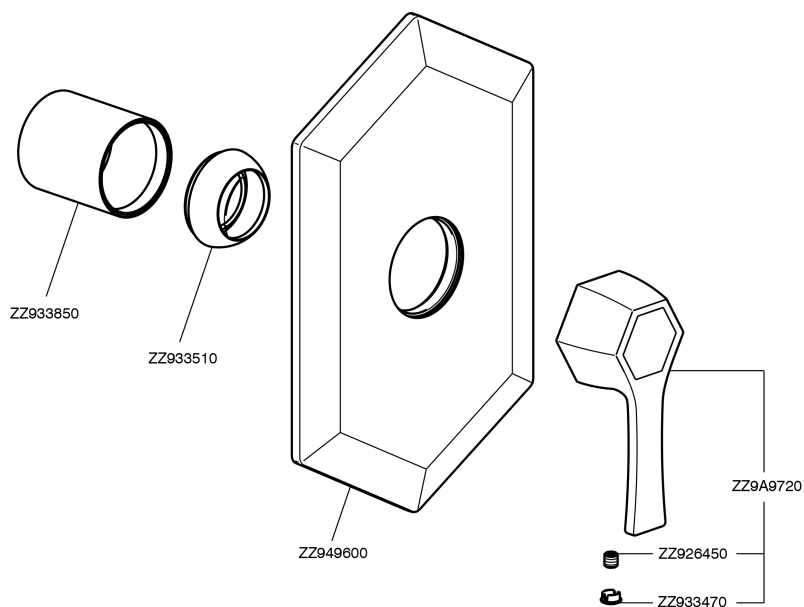

Exposed part for concealed S.L. shower valve CHERIE_CH003000

CH003000

<https://en.cisal.it/exposed-part-for-concealed-s-l-shower-valve-cherie-ch003000>

Concealed part for single lever shower mixer CONCEALED_ZA004310

ZA004310

<https://en.cisal.it/concealed-part-for-single-lever-shower-mixer-concealed-za004310>

2026-05-20