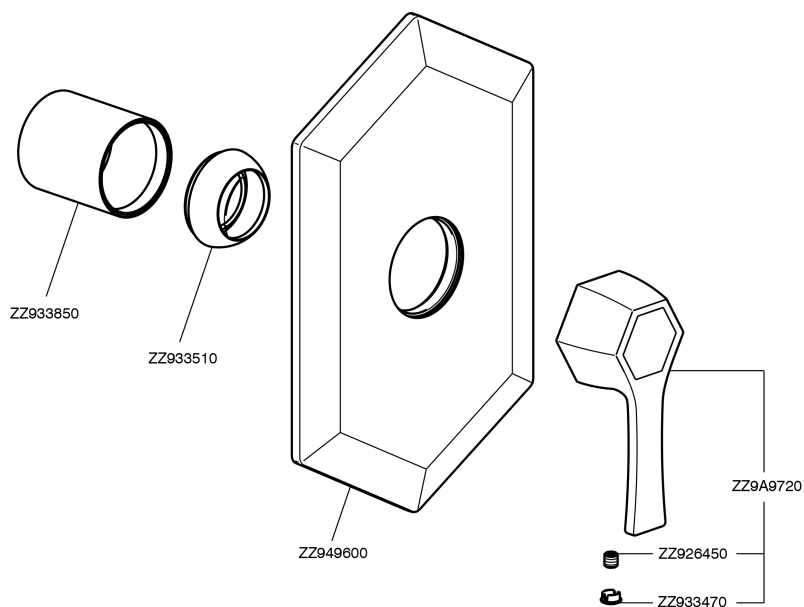

Exposed part for concealed S.L. shower valve CHERIE_CH003000

CH003000

<https://en.cisal.it/exposed-part-for-concealed-s-l-shower-valve-cherie-ch003000>

Concealed part for single lever shower mixer CONCEALED_ZA004310

ZA004310

<https://en.cisal.it/concealed-part-for-single-lever-shower-mixer-concealed-za004310>

2026-06-14