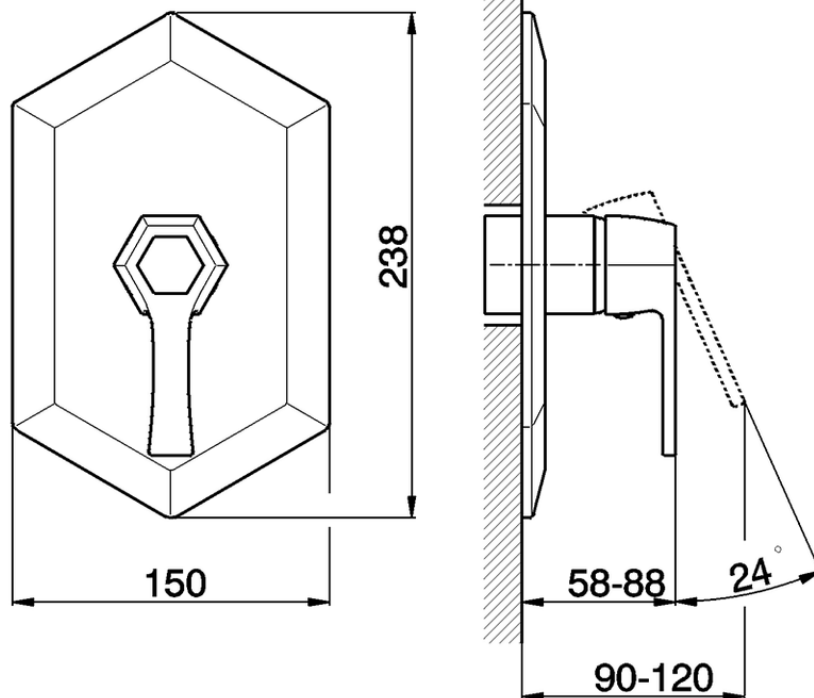

Exposed part for concealed S.L. shower valve CHERIE_CH003000

CH003000

<https://en.cisal.it/exposed-part-for-concealed-s-l-shower-valve-cherie-ch003000>

Piastra/Plate/Plaque/Platte/Placa
 2-3mm: XX 22-56 YY 52-86
 10mm: XX 15-45 YY 45-75

ZA004310

<https://en.cisal.it/concealed-part-for-single-lever-shower-mixer-concealed-za004310>

2026-04-29