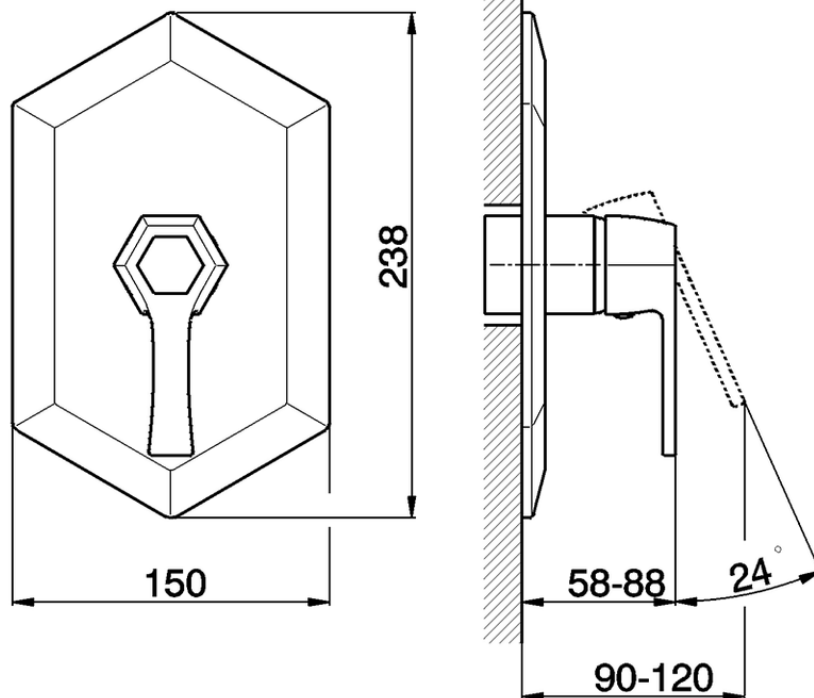

Exposed part for concealed S.L. shower valve CHERIE_CH003000

CH003000

<https://en.cisal.it/exposed-part-for-concealed-s-l-shower-valve-cherie-ch003000>

Piastra/Plate/Plaque/Platte/Placa

2-3mm: XX 22-56 YY 52-86

10mm: XX 15-45 YY 45-75

ZA004310

<https://en.cisal.it/concealed-part-for-single-lever-shower-mixer-concealed-za004310>

2026-04-09