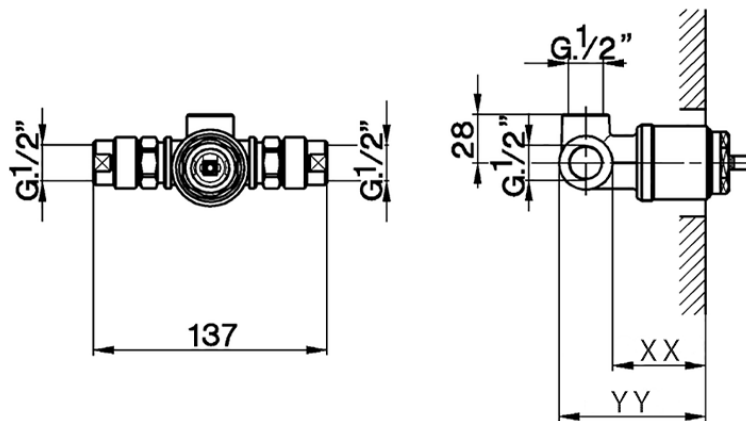

Exposed part for concealed S.L. shower valve CHERIE_CH003000

CH003000

<https://en.cisal.it/exposed-part-for-concealed-s-l-shower-valve-cherie-ch003000>

Piastra/Plate/Plaque/Platte/Placa

2-3mm: XX 22-56 YY 52-86

10mm: XX 15-45 YY 45-75

ZA004310

<https://en.cisal.it/concealed-part-for-single-lever-shower-mixer-concealed-za004310>

2026-05-20