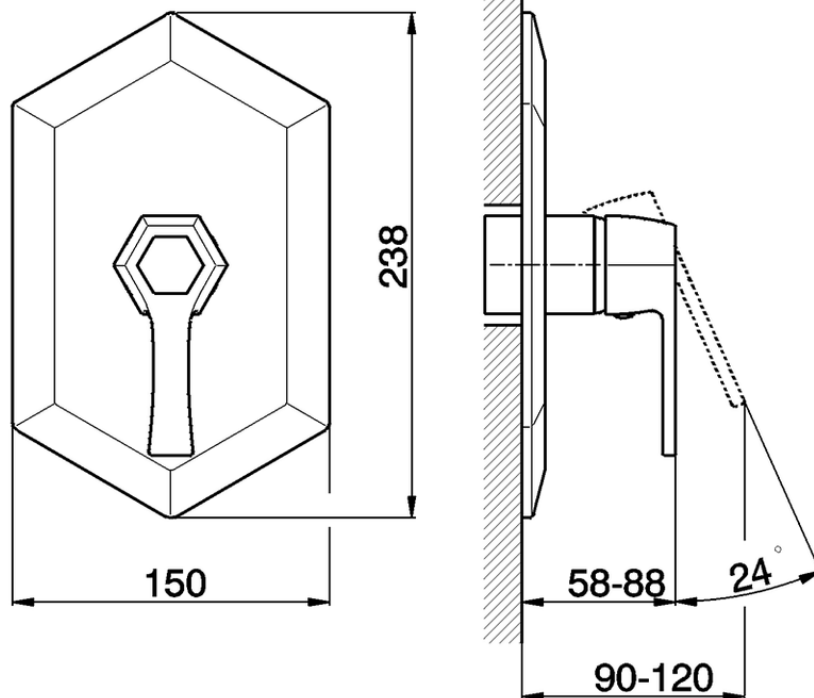

Exposed part for concealed S.L. shower valve CHERIE_CH003000

CH003000

<https://en.cisal.it/exposed-part-for-concealed-s-l-shower-valve-cherie-ch003000>

Piastra/Plate/Plaque/Platte/Placa

2-3mm: XX 22-56 YY 52-86

10mm: XX 15-45 YY 45-75

ZA004310

<https://en.cisal.it/concealed-part-for-single-lever-shower-mixer-concealed-za004310>

2026-05-20