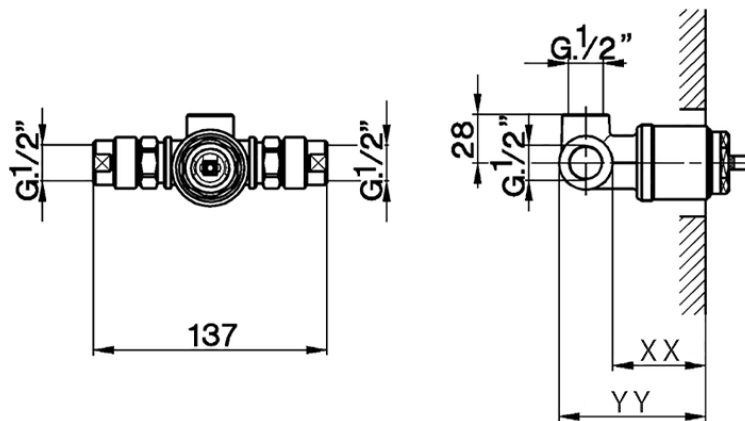

Exposed part for concealed S.L. shower valve CHERIE_CH003000

CH003000

<https://en.cisal.it/exposed-part-for-concealed-s-l-shower-valve-cherie-ch003000>

Piastra/Plate/Plaque/Platte/Placa

2-3mm: XX 22-56 YY 52-86

10mm: XX 15-45 YY 45-75

ZA004310

<https://en.cisal.it/concealed-part-for-single-lever-shower-mixer-concealed-za004310>

2026-04-09