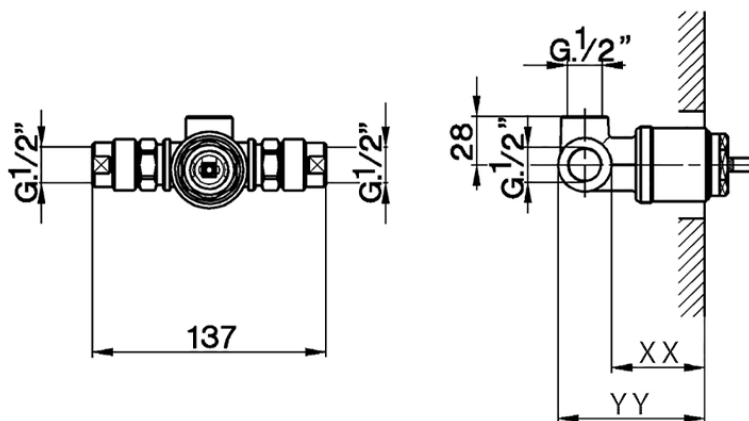

Exposed part for concealed S.L. shower valve CHERIE_CH003000

CH003000

<https://en.cisal.it/exposed-part-for-concealed-s-l-shower-valve-cherie-ch003000>

Piastra/Plate/Plaque/Platte/Placa
 2-3mm: XX 22-56 YY 52-86
 10mm: XX 15-45 YY 45-75

ZA004310

<https://en.cisal.it/concealed-part-for-single-lever-shower-mixer-concealed-za004310>

2026-04-29