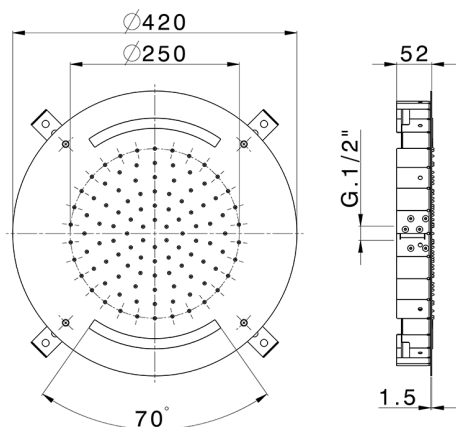

Ø 420 mm Chromotherapy Ceiling showerhead ZEN SHOWER_ZS0C0010

MODEL **ZS0C0010**

Ø 420 mm Chromotherapy Ceiling showerhead, rain, chromotherapy functions, with remote control included, Stainless Steel AISI 304

AVAILABLE FINISHINGS

- **D1** D1 Brushed Inox
- **40** 40 Matt Black
- **4Q** 4Q Matt White
- **5G** 5G Rose Gold
- **D2** D2 Polished Inox

CHARACTERISTICS

2026-06-14