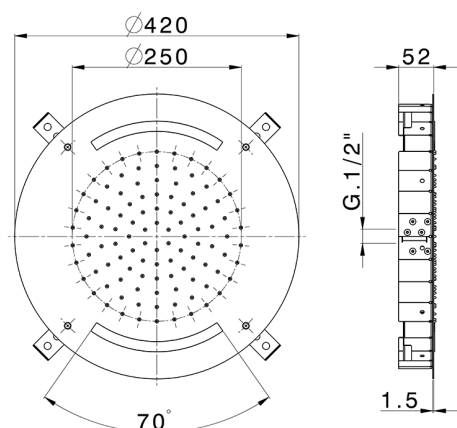

Ø 420 mm Chromotherapy Ceiling showerhead ZEN SHOWER_ZS0C0010

MODEL **ZS0C0010**

Ø 420 mm Chromotherapy Ceiling showerhead, rain, chromotherapy functions, with remote control included, Stainless Steel AISI 304

AVAILABLE FINISHINGS

- **D1** D1 Brushed Inox
- **40** 40 Matt Black
- **4Q** 4Q Matt White
- **5G** 5G Rose Gold
- **D2** D2 Polished Inox

CHARACTERISTICS

2026-04-08