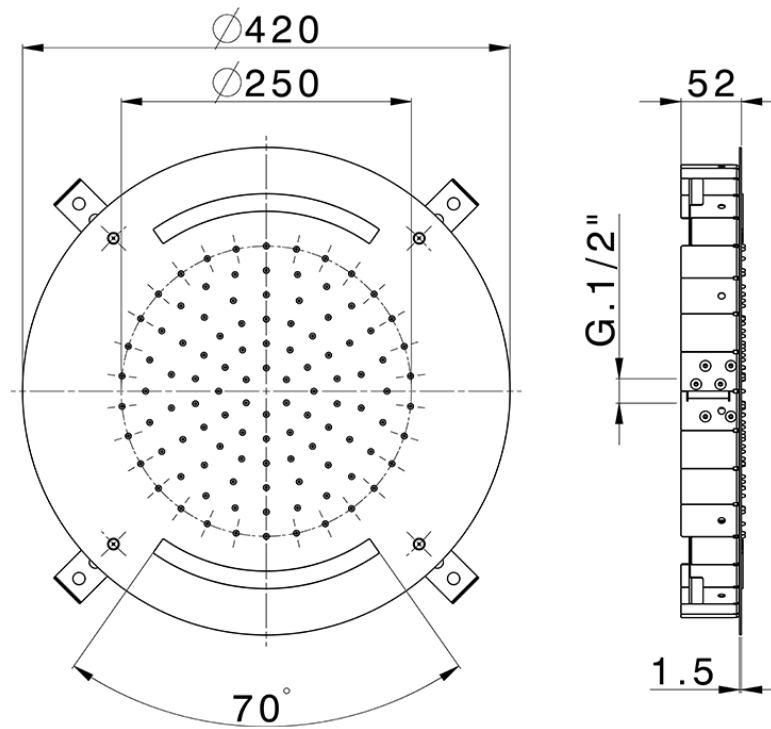

Ø 420 mm Chromotherapy Ceiling showerhead ZEN SHOWER_ZS0C0010

ZS0C0010

<https://en.cisal.it/o-420-mm-chromotherapy-ceiling-showerhead-zen-shower-zs0c0010>

2026-06-14