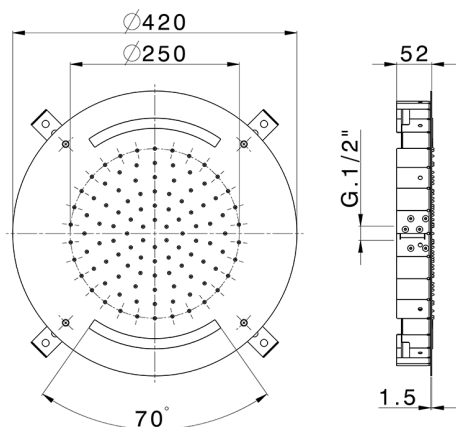

Ø 420 mm Chromotherapy Ceiling showerhead ZEN SHOWER_ZS0C0010

MODEL **ZS0C0010**

Ø 420 mm Chromotherapy Ceiling showerhead, rain, chromotherapy functions, with remote control included, Stainless Steel AISI 304

AVAILABLE FINISHINGS

- **D1** D1 Brushed Inox
- **40** 40 Matt Black
- **4Q** 4Q Matt White
- **5G** 5G Rose Gold
- **D2** D2 Polished Inox

CHARACTERISTICS

2026-06-13