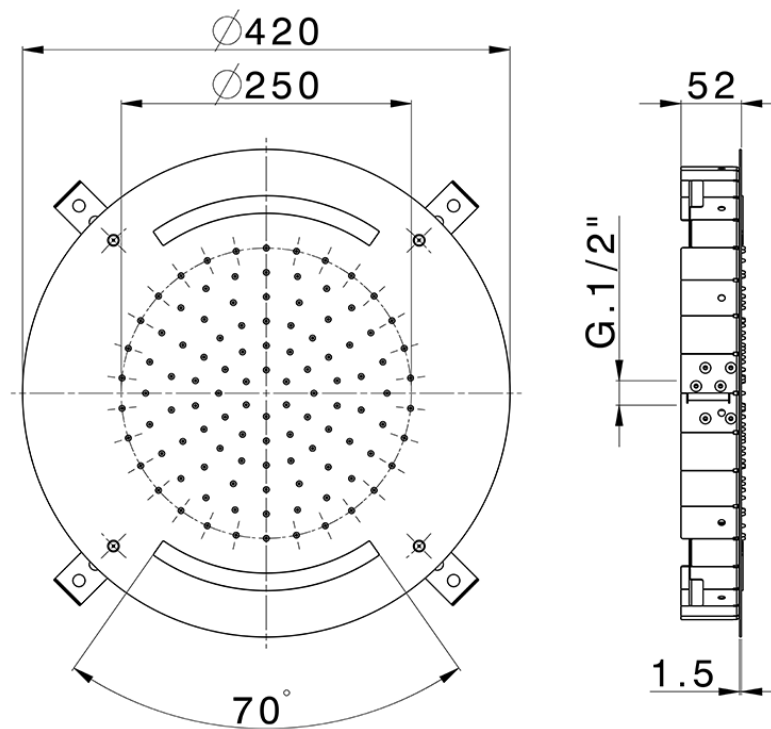

## Ø 420 mm Chromotherapy Ceiling showerhead ZEN SHOWER\_ZS0C0010

ZS0C0010

<https://en.cisal.it/o-420-mm-chromotherapy-ceiling-showerhead-zen-shower-zs0c0010>

2026-06-13