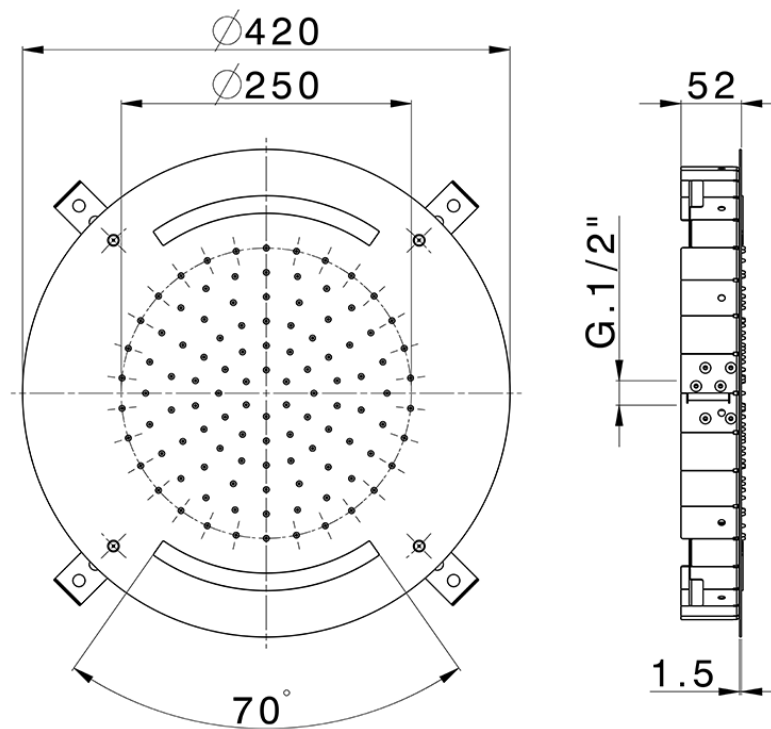

Ø 420 mm Chromotherapy Ceiling showerhead ZEN SHOWER_ZS0C0010

ZS0C0010

<https://en.cisal.it/o-420-mm-chromotherapy-ceiling-showerhead-zen-shower-zs0c0010>

2026-05-19