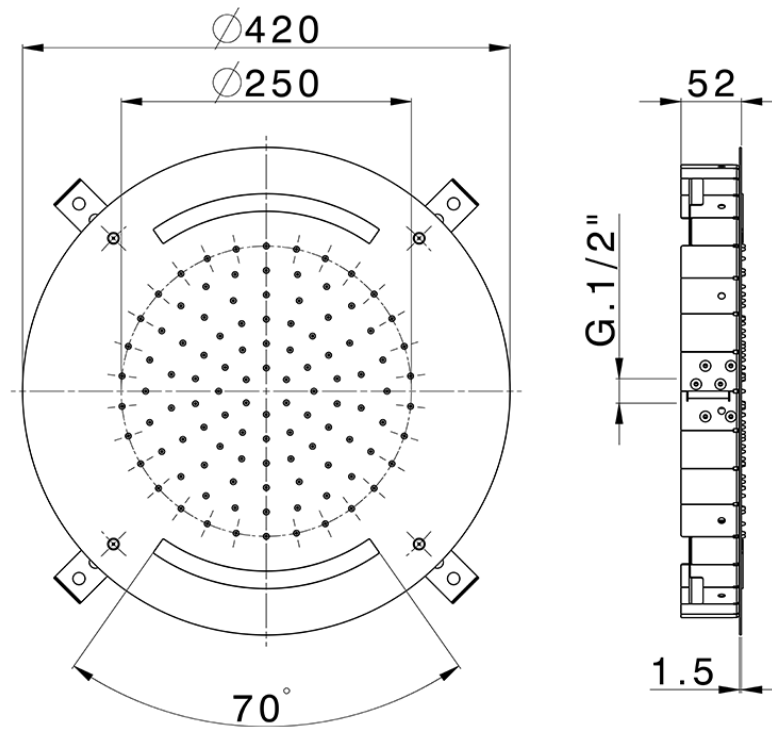

## Ø 420 mm Chromotherapy Ceiling showerhead ZEN SHOWER\_ZS0C0010

ZS0C0010

<https://en.cisal.it/o-420-mm-chromotherapy-ceiling-showerhead-zen-shower-zs0c0010>

2026-04-08