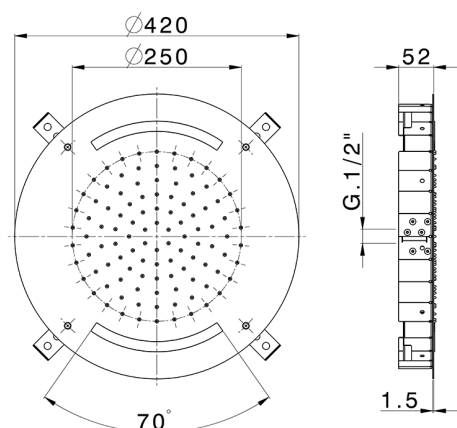

Ø 420 mm Chromotherapy Ceiling showerhead ZEN SHOWER_ZS0C0010

MODEL **ZS0C0010**

Ø 420 mm Chromotherapy Ceiling showerhead, rain, chromotherapy functions, with remote control included, Stainless Steel AISI 304

AVAILABLE FINISHINGS

- **D1** D1 Brushed Inox
- **40** 40 Matt Black
- **4Q** 4Q Matt White
- **5G** 5G Rose Gold
- **D2** D2 Polished Inox

CHARACTERISTICS

2026-06-30