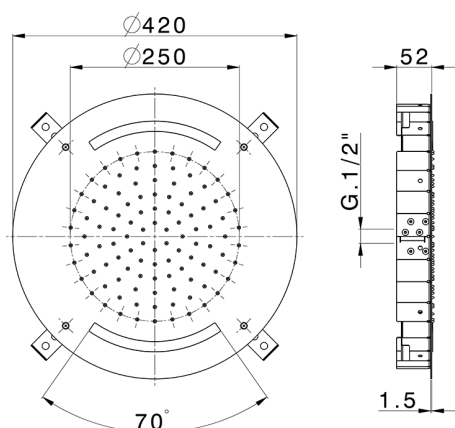

Ø 420 mm Chromotherapy Ceiling showerhead ZEN SHOWER_ZS0C0010

MODEL **ZS0C0010**

Ø 420 mm Chromotherapy Ceiling showerhead, rain, chromotherapy functions, with remote control included, Stainless Steel AISI 304

AVAILABLE FINISHINGS

- **D1** D1 Brushed Inox
- **40** 40 Matt Black
- **4Q** 4Q Matt White
- **5G** 5G Rose Gold
- **D2** D2 Polished Inox

CHARACTERISTICS

2026-04-28