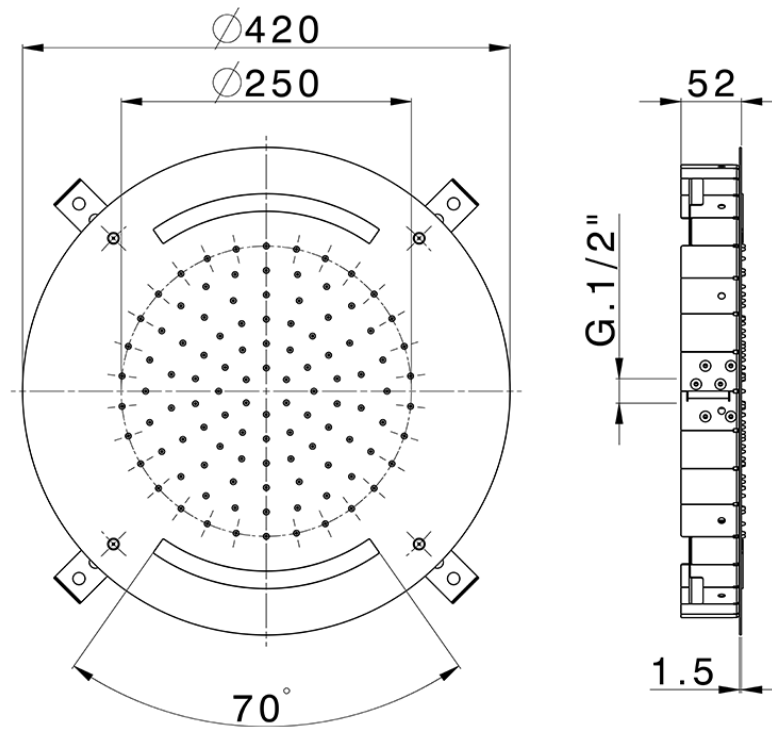

Ø 420 mm Chromotherapy Ceiling showerhead ZEN SHOWER_ZS0C0010

ZS0C0010

<https://en.cisal.it/o-420-mm-chromotherapy-ceiling-showerhead-zen-shower-zs0c0010>

2026-06-30