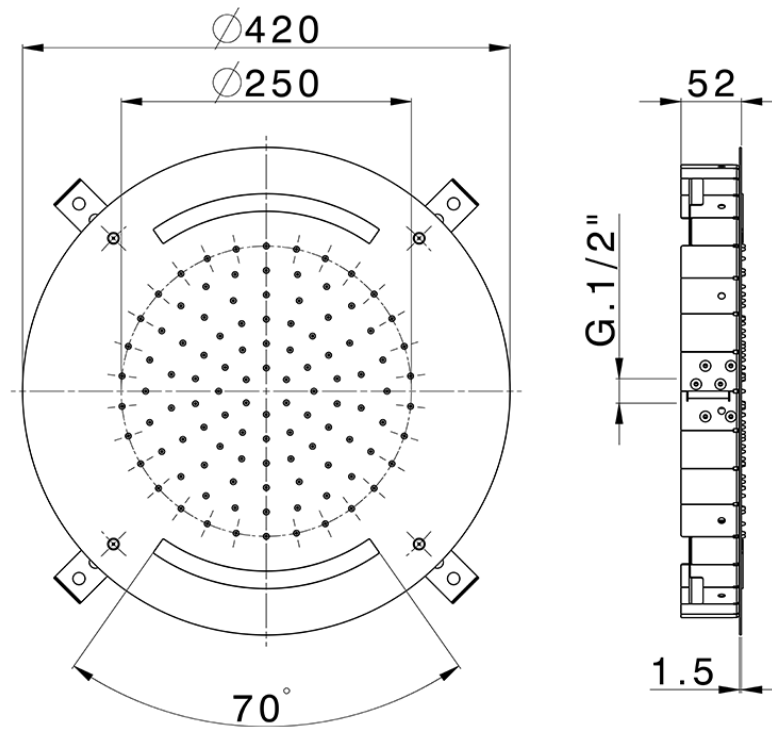

Ø 420 mm Chromotherapy Ceiling showerhead ZEN SHOWER_ZS0C0010

ZS0C0010

<https://en.cisal.it/o-420-mm-chromotherapy-ceiling-showerhead-zen-shower-zs0c0010>

2026-06-09