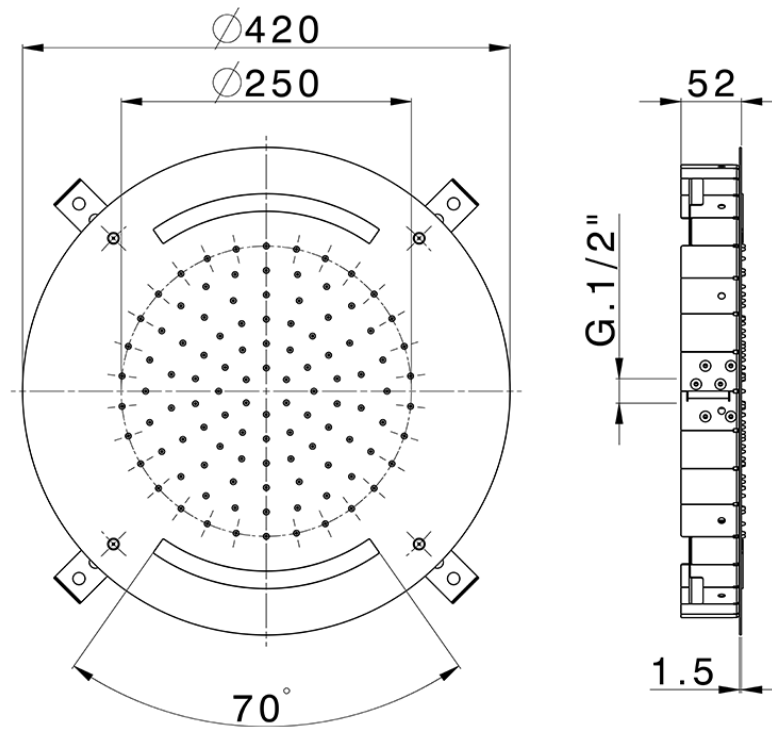

Ø 420 mm Chromotherapy Ceiling showerhead ZEN SHOWER_ZS0C0010

ZS0C0010

<https://en.cisal.it/o-420-mm-chromotherapy-ceiling-showerhead-zen-shower-zs0c0010>

2026-04-28