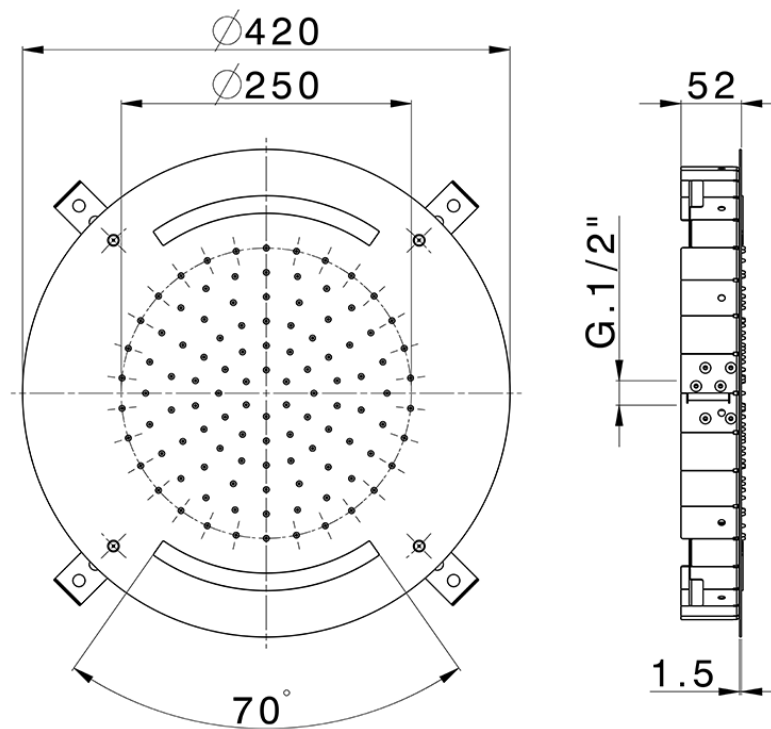

Ø 420 mm Chromotherapy Ceiling showerhead ZEN SHOWER_ZS0C0010

ZS0C0010

<https://en.cisal.it/o-420-mm-chromotherapy-ceiling-showerhead-zen-shower-zs0c0010>

2026-06-13