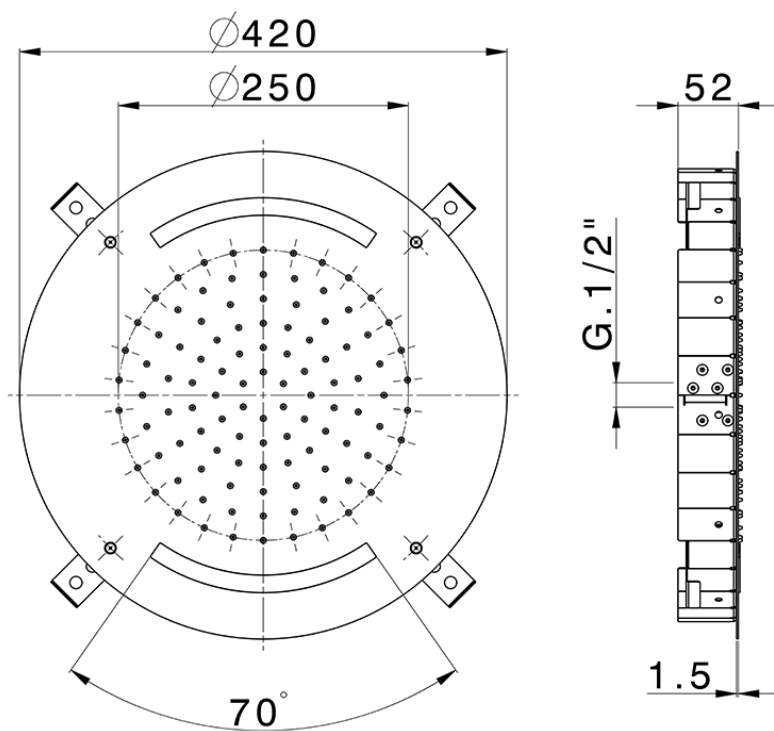

Ø 420 mm Chromotherapy Ceiling showerhead ZEN SHOWER_ZS0C0010

ZS0C0010

<https://en.cisal.it/o-420-mm-chromotherapy-ceiling-showerhead-zen-shower-zs0c0010>

2026-04-08