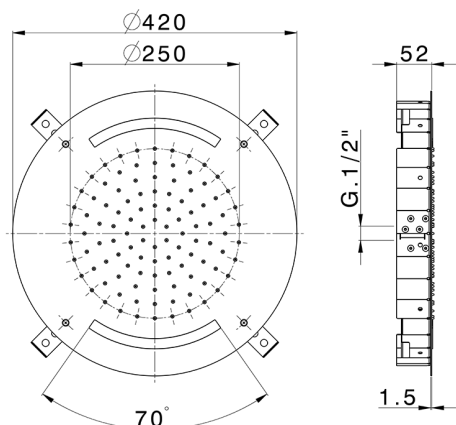

Ø 420 mm Chromotherapy Ceiling showerhead ZEN SHOWER_ZS0C0010

MODEL **ZS0C0010**

Ø 420 mm Chromotherapy Ceiling showerhead, rain, chromotherapy functions, with remote control included, Stainless Steel AISI 304

AVAILABLE FINISHINGS

- **D1** D1 Brushed Inox
- **40** 40 Matt Black
- **4Q** 4Q Matt White
- **5G** 5G Rose Gold
- **D2** D2 Polished Inox

CHARACTERISTICS

2026-04-28