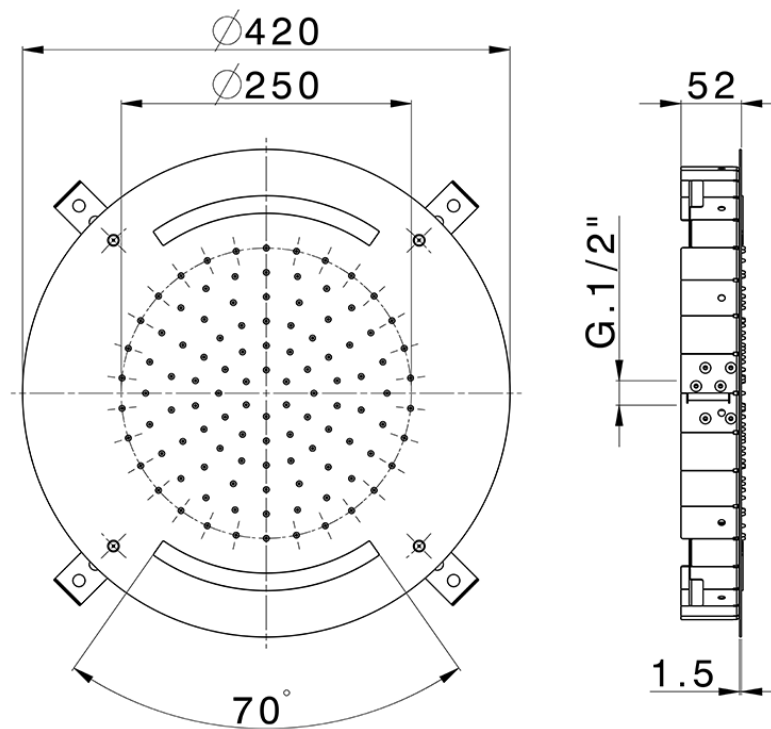

## Ø 420 mm Chromotherapy Ceiling showerhead ZEN SHOWER\_ZS0C0010

ZS0C0010

<https://en.cisal.it/o-420-mm-chromotherapy-ceiling-showerhead-zen-shower-zs0c0010>

2026-05-19